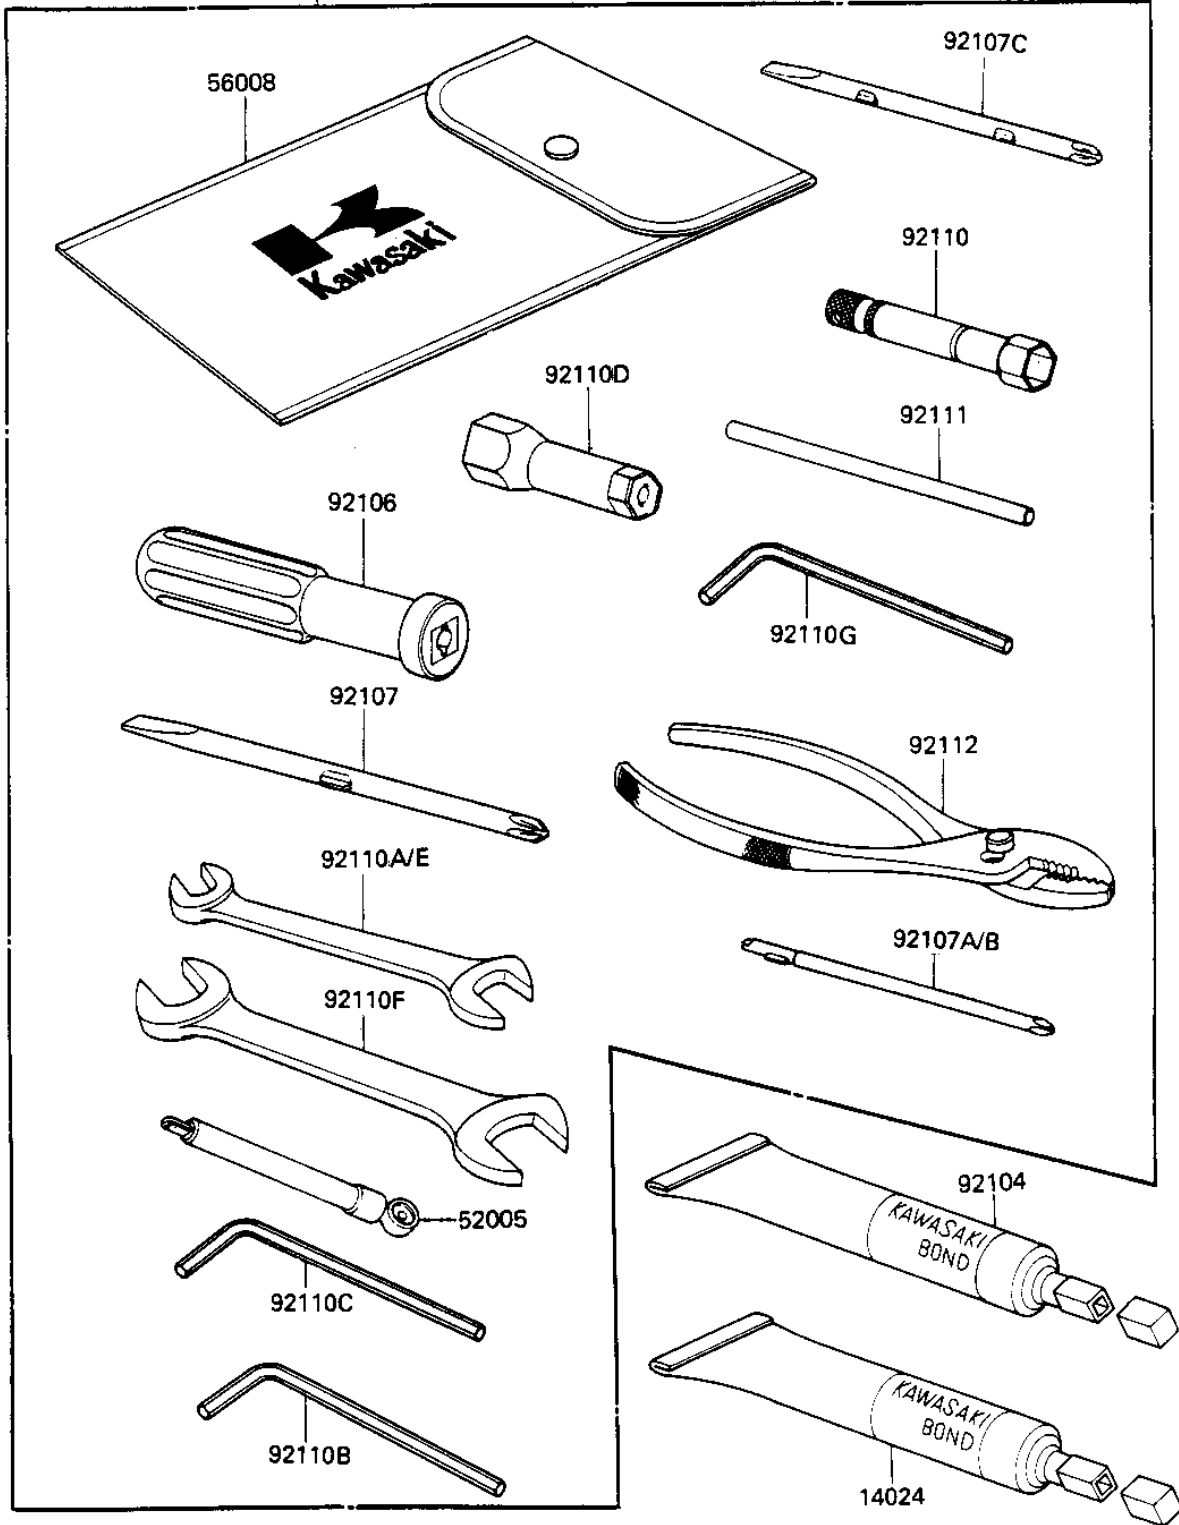

1984 Ninja® PARTS DIAGRAM

OWNER TOOLS

56007/A

F2810-0170

1984 Ninja® PARTS LIST

OWNER TOOLS

ITEM NAME	PART NUMBER	QUANTITY
BOND,#10 (Ref # 14024)	56019-120	1
GAUGE,AIR,3.5KG/CM2 (Ref # 52005)	52005-1031	1
TOOLKIT (Ref # 56007)	56007-1194	1
BAG,TOOLKIT (Ref # 56008)	56008-1019	1
GASKET-LIQUID,BLACK (Ref # 92104)	92104-1003	1
GRIP,SCREW DRIVER (Ref # 92106)	92106-1001	1
TOOL-DRIVER (Ref # 92107)	92107-1052	1
92107-1002 (Canada) (Ref # 92107B)	92107-008	1
WRENCH,SPARK PLUG (Ref # 92110)	92110-1018	1
TOOL-WRENCH,OPEN END (Ref # 92110A)	92110-1038	1
TOOL-WRENCH,ALLEN,12M (Ref # 92110B)	92110-1104	1
TOOL-WRENCH,ALLEN,8MM (Ref # 92110C)	92110-1108	1
TOOL-WRENCH (Ref # 92110D)	92110-1112	1
TOOL-WRENCH,OPEN END, (Ref # 92110F)	92110-1153	1
BAR,SPARK PLUG WRENCH (Ref # 92111)	92111-005	1
PLIERS,160MM (Ref # 92112)	92112-003	1