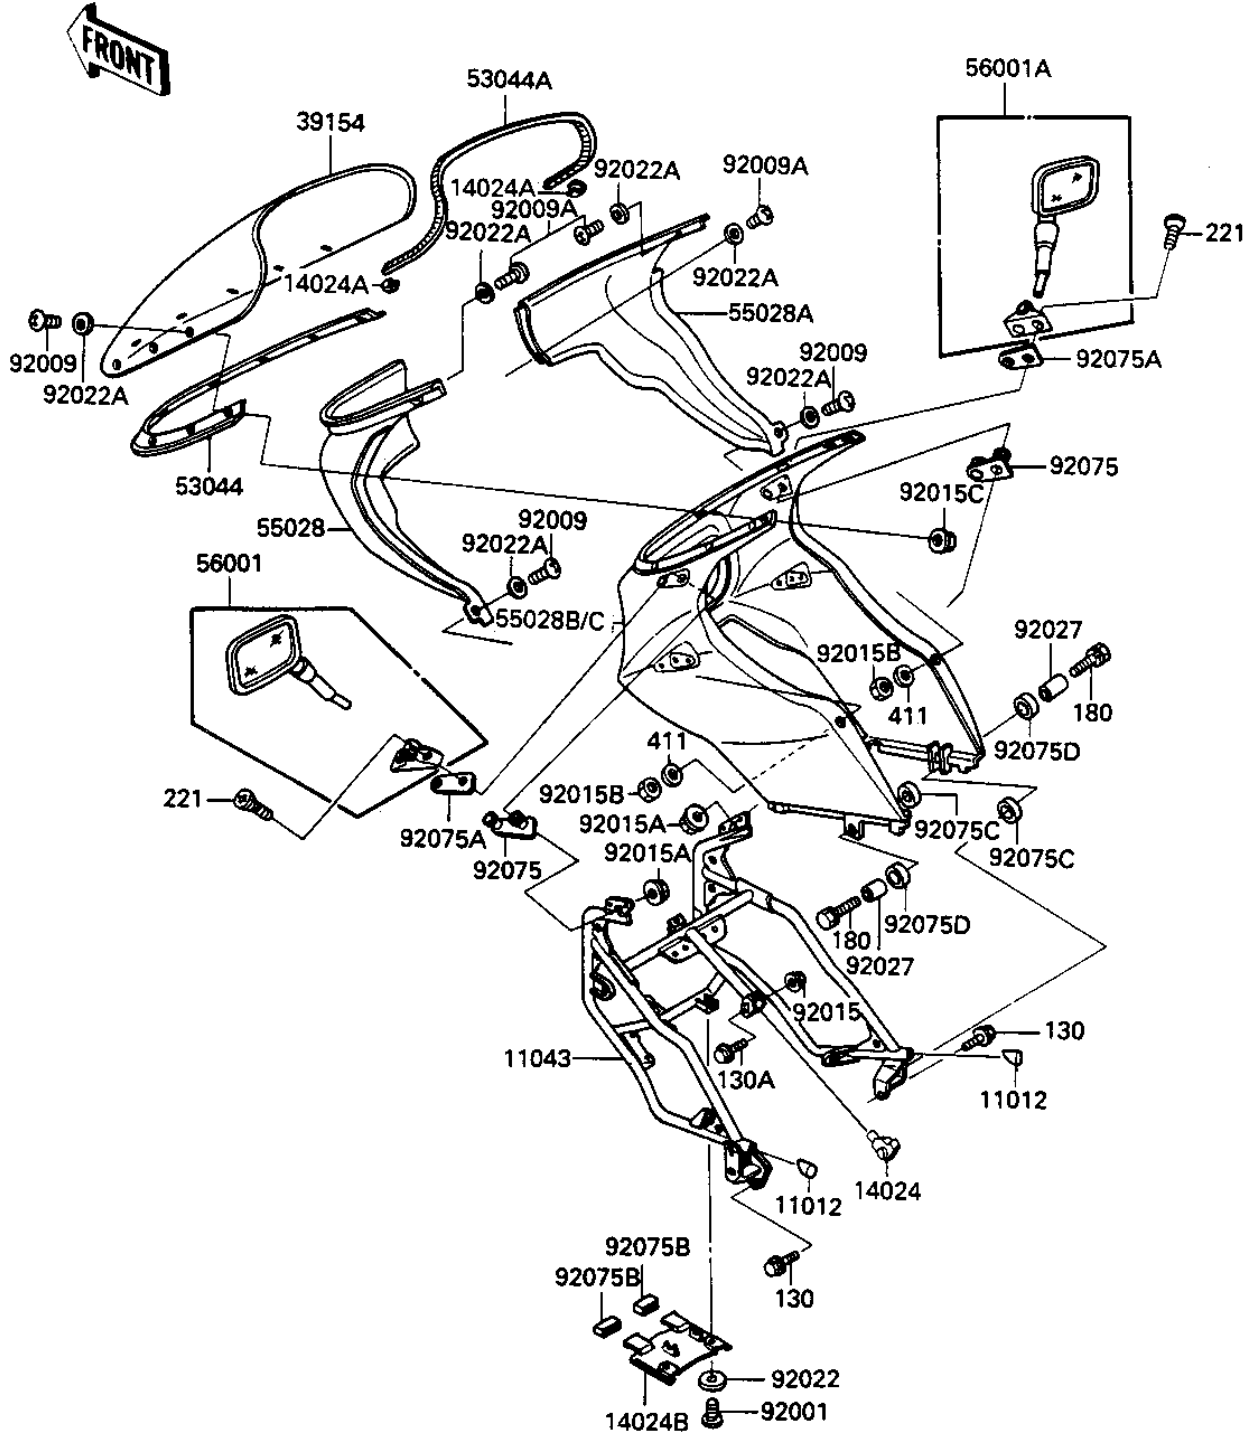

1984 Ninja® PARTS DIAGRAM

FAIRING (ZX900A-1)

F2871-0043

1984 Ninja® PARTS LIST

FAIRING (ZX900A-1)

ITEM NAME	PART NUMBER	QUANTITY
CAP,COWLING BRACKET (Ref # 11012)	11012-1401	2
BRACKET,COWLING BODY (Ref # 11043)	11043-1452	1
COVER,COWLING BRACKET (Ref # 14024)	14025-1718	1
COVER,WINDSHIELD END (Ref # 14024A)	14025-1756	2
COVER (Ref # 14024B)	14025-1823	1
WINDSHIELD (Ref # 39154)	39154-1091	1
TRIM,WINDSHIELD (Ref # 53044)	53044-1119	1
TRIM,COWLING (Ref # 53044A)	53044-1120	1
COWLING,UPP,INNER,LH (Ref # 55028)	55028-1066	1
COWLING,UPP,INNER,RH (Ref # 55028A)	55028-5068	1
COWLING,UPP,OUTER,F.R (Ref # 55028B)	55028-5049-B1	1
COWLING,UPP,OUTER,L.P.BLU (Can (Ref # 55028C)	55028-5051-M4	1
MIRROR-ASSY,LH (Ref # 56001)	56001-1219	1
MIRROR-ASSY,RH (Ref # 56001A)	56001-1220	1
BOLT,6X14 (Ref # 92001)	92001-1782	2
SCREW (Ref # 92009)	92009-1654	10
SCREW (Ref # 92009A)	92009-1651	3
NUT,FLANGED,8MM (Ref # 92015)	92015-1408	1
NUT-6MM (Ref # 92015A)	92015-1078	4
NUT,FLANGED,5MM (Ref # 92015B)	92015-1259	2
NUT,5MM,COWLING (Ref # 92015C)	92015-1343	8
WASHER,6.5X16X2 (Ref # 92022)	92022-1342	2
WASHER,NYLON,5.3X11.5 (Ref # 92022A)	92022-1521	13
COLLAR (Ref # 92027)	92027-251	2
DAMPER,MIRROR (Ref # 92075)	92075-1492	2
DAMPER,MIRROR (Ref # 92075A)	92075-1500	2
DAMPER,COWLING (Ref # 92075B)	92075-1602	2
RUBBER,FENDER COVER (Ref # 92075C)	92075-174	2
DAMPER RUBBER (Ref # 92075D)	92075-175	2

1984 Ninja® PARTS LIST

FAIRING (ZX900A-1)

ITEM NAME	PART NUMBER	QUANTITY
BOLT-FLANGED (Ref # 130)	130J0812	2
BOLT-FLANGED,8X30 (Ref # 130A)	130J0830	1
BOLT-UPSET-WS,6X25 (Ref # 180)	180B0625	2
SCREW-CSK-CROS,6X30 (Ref # 221)	221C0630	4
WASHER PLAIN 5MM (Ref # 411)	411B0500	2