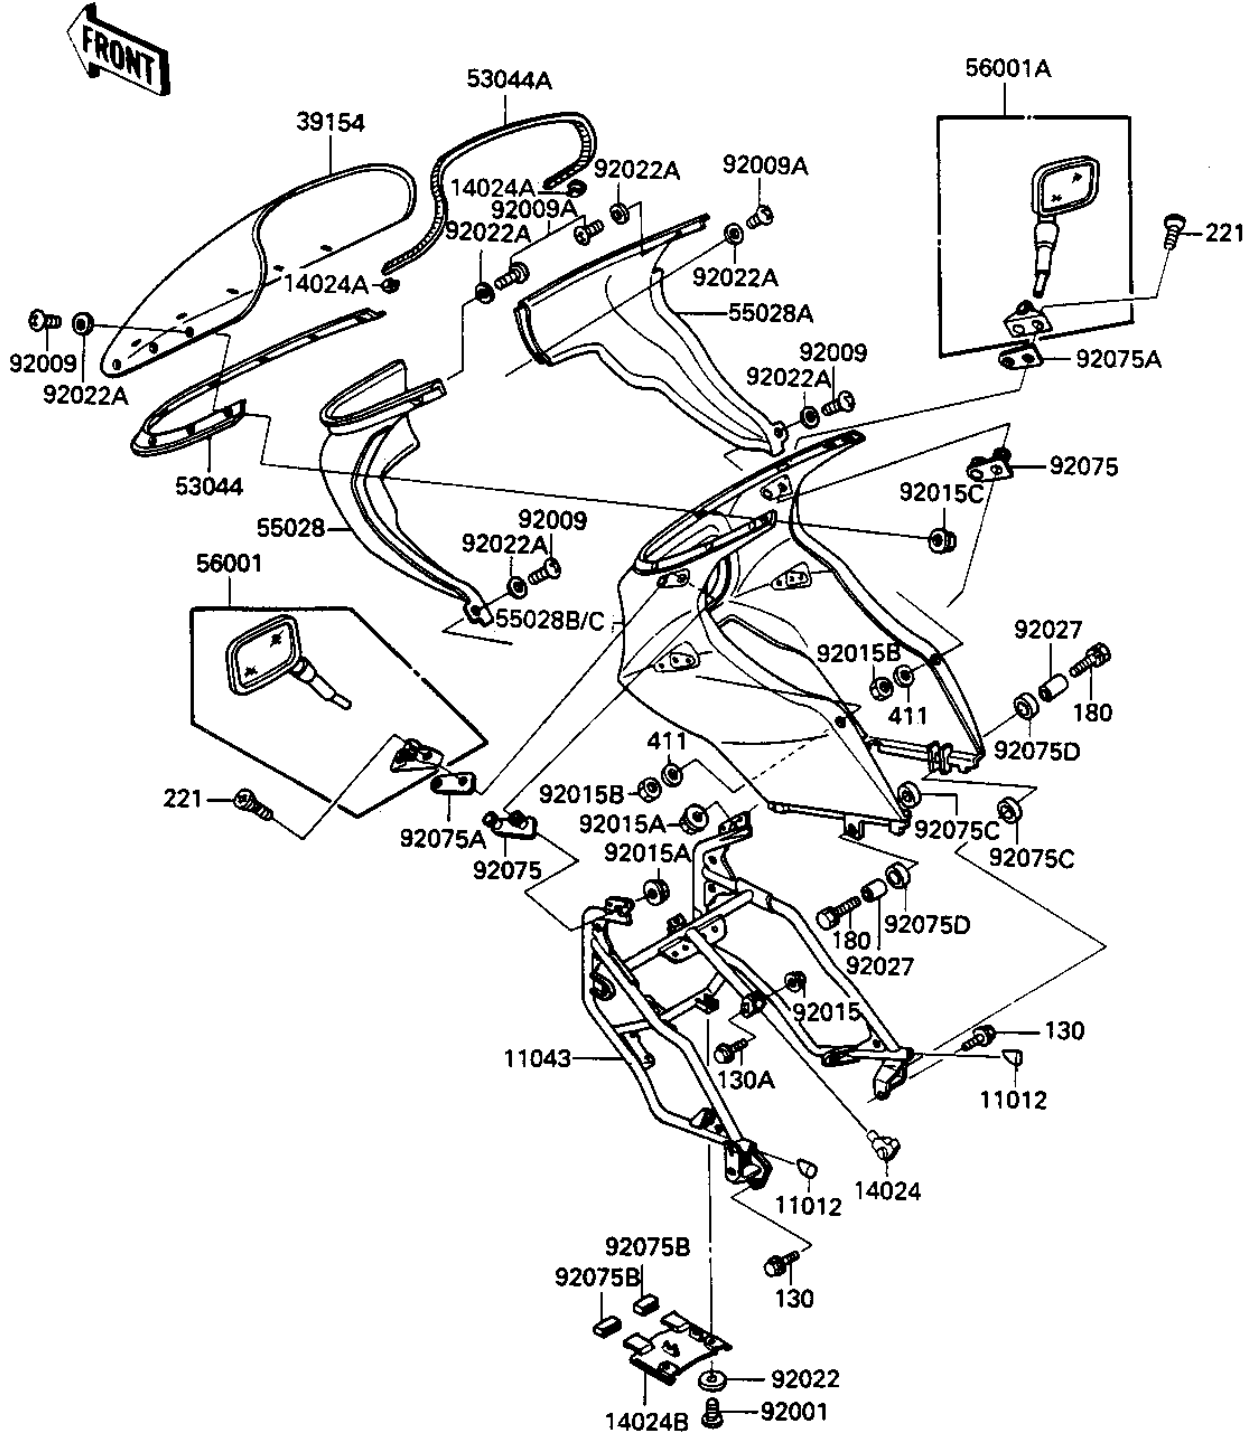

1985 Ninja® PARTS DIAGRAM

FAIRING (ZX900A-1)

F2871-0043

1985 Ninja® PARTS LIST

FAIRING (ZX900A-1)

ITEM NAME	PART NUMBER	QUANTITY
CAP,COWLING BRACKET (Ref # 11012)	11012-1401	2
BRACKET,COWLING BODY (Ref # 11043)	11043-1452	1
COVER,COWLING BRACKET (Ref # 14024)	14025-1718	1
COVER,WINDSHIELD END (Ref # 14024A)	14025-1756	2
COVER (Ref # 14024B)	14025-1823	1
WINDSHIELD (Ref # 39154)	39154-1091	1
TRIM,WINDSHIELD (Ref # 53044)	53044-1119	1
TRIM,COWLING (Ref # 53044A)	53044-1120	1
COWLING,UPP,INNER,LH (Ref # 55028)	55028-1066	1
COWLING,UPP,INNER,RH (Ref # 55028A)	55028-5068	1
COWLING,UPP,OUTER,F.R (Ref # 55028B)	55028-5049-B1	1
COWLING,UPP,OUTER,L.P.BLU (Can (Ref # 55028C)	55028-5051-M4	1
MIRROR-ASSY,LH (Ref # 56001)	56001-1219	1
MIRROR-ASSY,RH (Ref # 56001A)	56001-1220	1
BOLT,6X14 (Ref # 92001)	92001-1782	2
SCREW (Ref # 92009)	92009-1654	10
SCREW (Ref # 92009A)	92009-1651	3
NUT,FLANGED,8MM (Ref # 92015)	92015-1408	1
NUT-6MM (Ref # 92015A)	92015-1078	4
NUT,FLANGED,5MM (Ref # 92015B)	92015-1259	2
NUT,5MM,COWLING (Ref # 92015C)	92015-1343	8
WASHER,6.5X16X2 (Ref # 92022)	92022-1342	2
WASHER,NYLON,5.3X11.5 (Ref # 92022A)	92022-1521	13
COLLAR (Ref # 92027)	92027-251	2
DAMPER,MIRROR (Ref # 92075)	92075-1492	2
DAMPER,MIRROR (Ref # 92075A)	92075-1500	2
DAMPER,COWLING (Ref # 92075B)	92075-1602	2
RUBBER,FENDER COVER (Ref # 92075C)	92075-174	2
DAMPER RUBBER (Ref # 92075D)	92075-175	2

1985 Ninja® PARTS LIST

FAIRING (ZX900A-1)

ITEM NAME	PART NUMBER	QUANTITY
BOLT-FLANGED (Ref # 130)	130J0812	2
BOLT-FLANGED,8X30 (Ref # 130A)	130J0830	1
BOLT-UPSET-WS,6X25 (Ref # 180)	180B0625	2
SCREW-CSK-CROS,6X30 (Ref # 221)	221C0630	4
WASHER PLAIN 5MM (Ref # 411)	411B0500	2