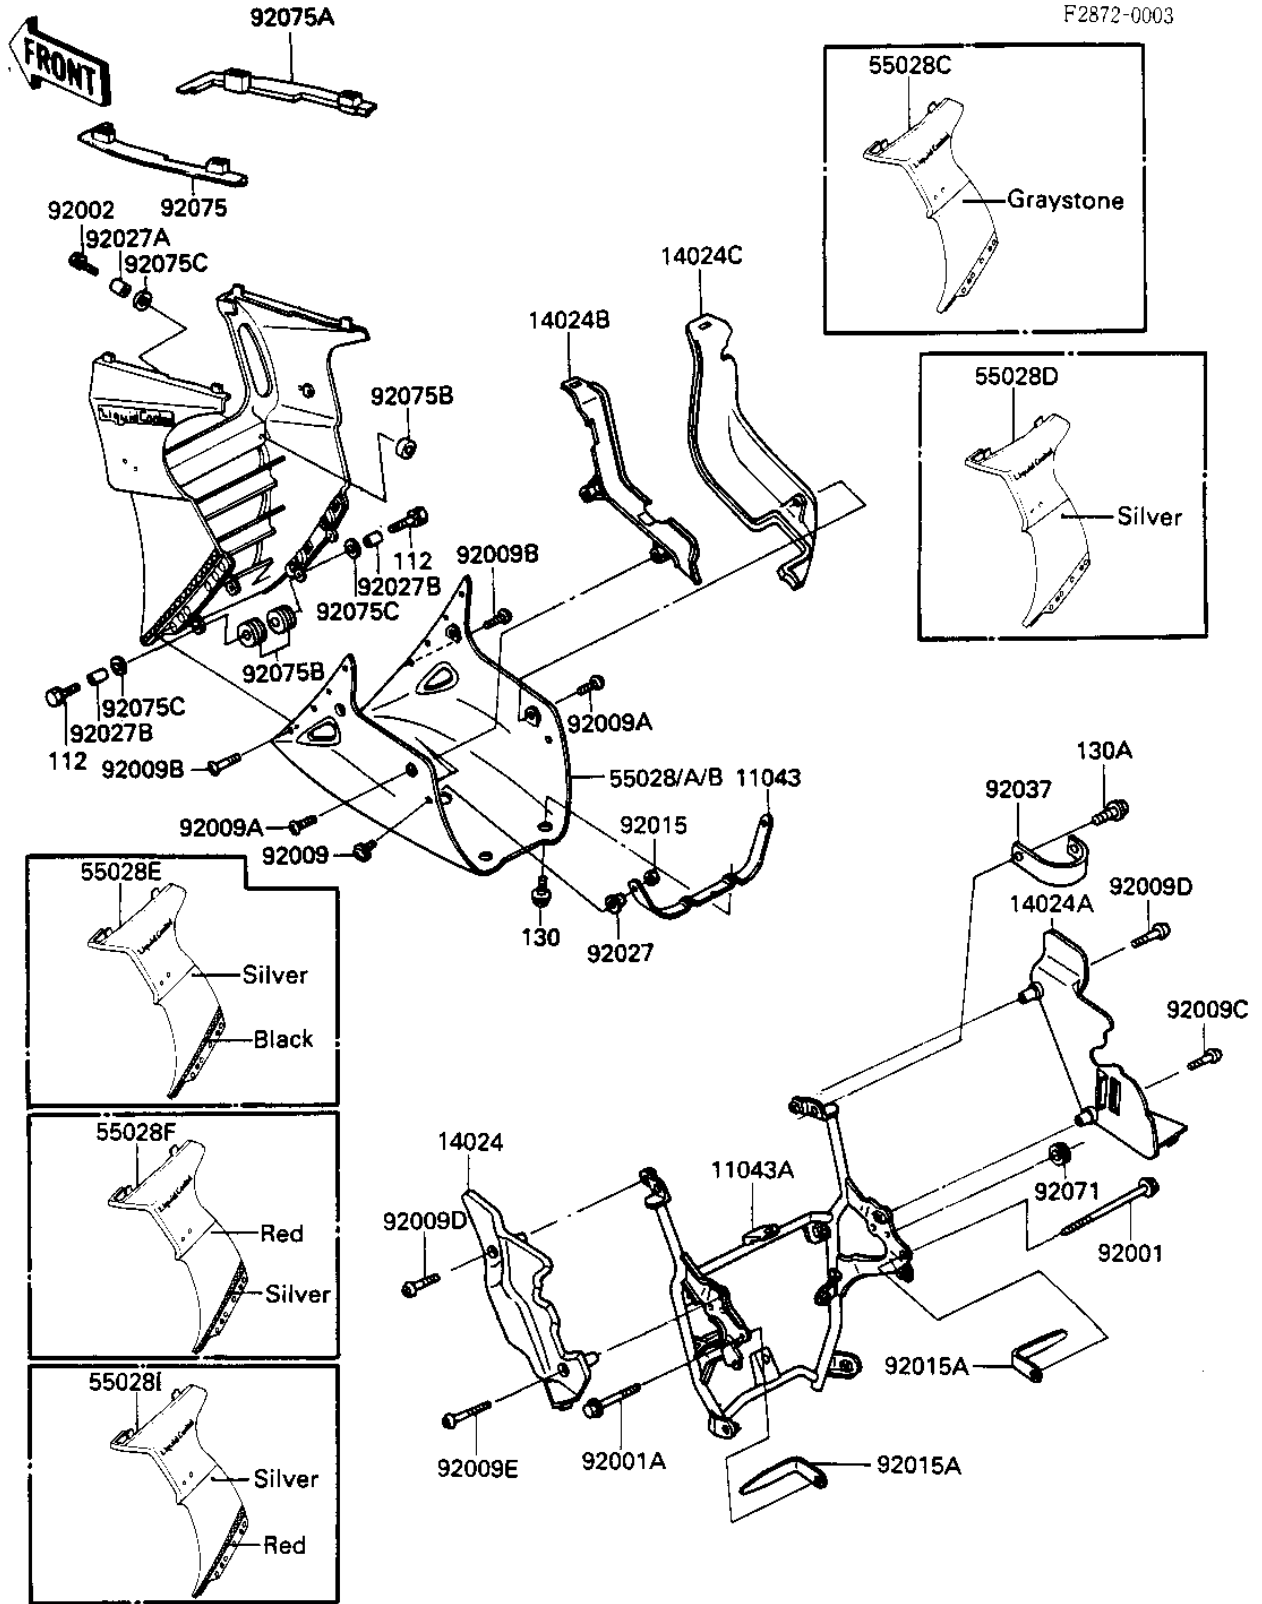

1984 Ninja® PARTS DIAGRAM

FAIRING LOWERS

F2872-0003

1984 Ninja® PARTS LIST

FAIRING LOWERS

ITEM NAME	PART NUMBER	QUANTITY
BRACKET,COWLING,LWR (Ref # 11043)	11043-1632	1
BRACKET,COWLING,LWR (Ref # 11043A)	11043-1873	1
COVER (Ref # 14024)	14025-1893	1
COVER (Ref # 14024A)	14025-1894	1
COVER (Ref # 14024B)	14025-1896	1
COVER (Ref # 14024C)	14025-1897	1
COWLING,LWR,F.RED (Ref # 55028)	55028-1072-B1	1
COWLING,LWR,EBONY (Ref # 55028A)	55028-1072-H8	1
COWLING,LWR,L.P.BLUE (Canada) (Ref # 55028B)	55028-1072-M4	1
COWLING,CNT,M.GRAYSTO (Ref # 55028C)	55028-5055-C4	1
COWLING,CNT,GRSL,BLUE (Canada) (Ref # 55028D)	55028-5056-F2	1
COWLING,CNT,G.S. (Ref # 55028E)	55028-5072-F2	1
BOLT,FLANGED,10X60 (Ref # 92001)	92001-1617	1
BOLT,FLANGED,10X41,BL (Ref # 92001A)	92001-1844	1
BOLT-FLANGED,6X25 (Ref # 92002)	130J0625	2
SCREW (Ref # 92009)	92009-1664	2
SCREW (Ref # 92009A)	92009-1654	4
SCREW (Ref # 92009B)	92009-1663	8
SCREW,6X35 (Ref # 92009C)	92009-1351	1
SCREW,6X40 (Ref # 92009D)	92009-1352	2
SCREW,6X55 (Ref # 92009E)	92009-1353	1
NUT,LOCK,FLANGED,6MM (Ref # 92015)	92015-1339	2
NUT (Ref # 92015A)	92015-1478	2
COLLAR,FRONT FENDER (Ref # 92027)	92027-1166	2
COLLAR,L=13.1,BLACK (Ref # 92027A)	92027-1450	2
COLLAR (Ref # 92027B)	92027-251	4
CLAMP,HARNESS (Ref # 92037)	92037-113	1
GROMMET (Ref # 92071)	92071-024	1
DAMPER (Ref # 92075)	92075-1645	1

1984 Ninja® PARTS LIST

FAIRING LOWERS

ITEM NAME	PART NUMBER	QUANTITY
DAMPER (Ref # 92075A)	92075-1646	1
RUBBER,FENDER COVER (Ref # 92075B)	92075-174	6
DAMPER RUBBER (Ref # 92075C)	92075-175	6
BOLT-UPSET (Ref # 112)	112G0625	4
BOLT,FLANGED,6X10 (Ref # 130)	130B0610	2
BOLT,FLANGE (Ref # 130A)	130B0812	2