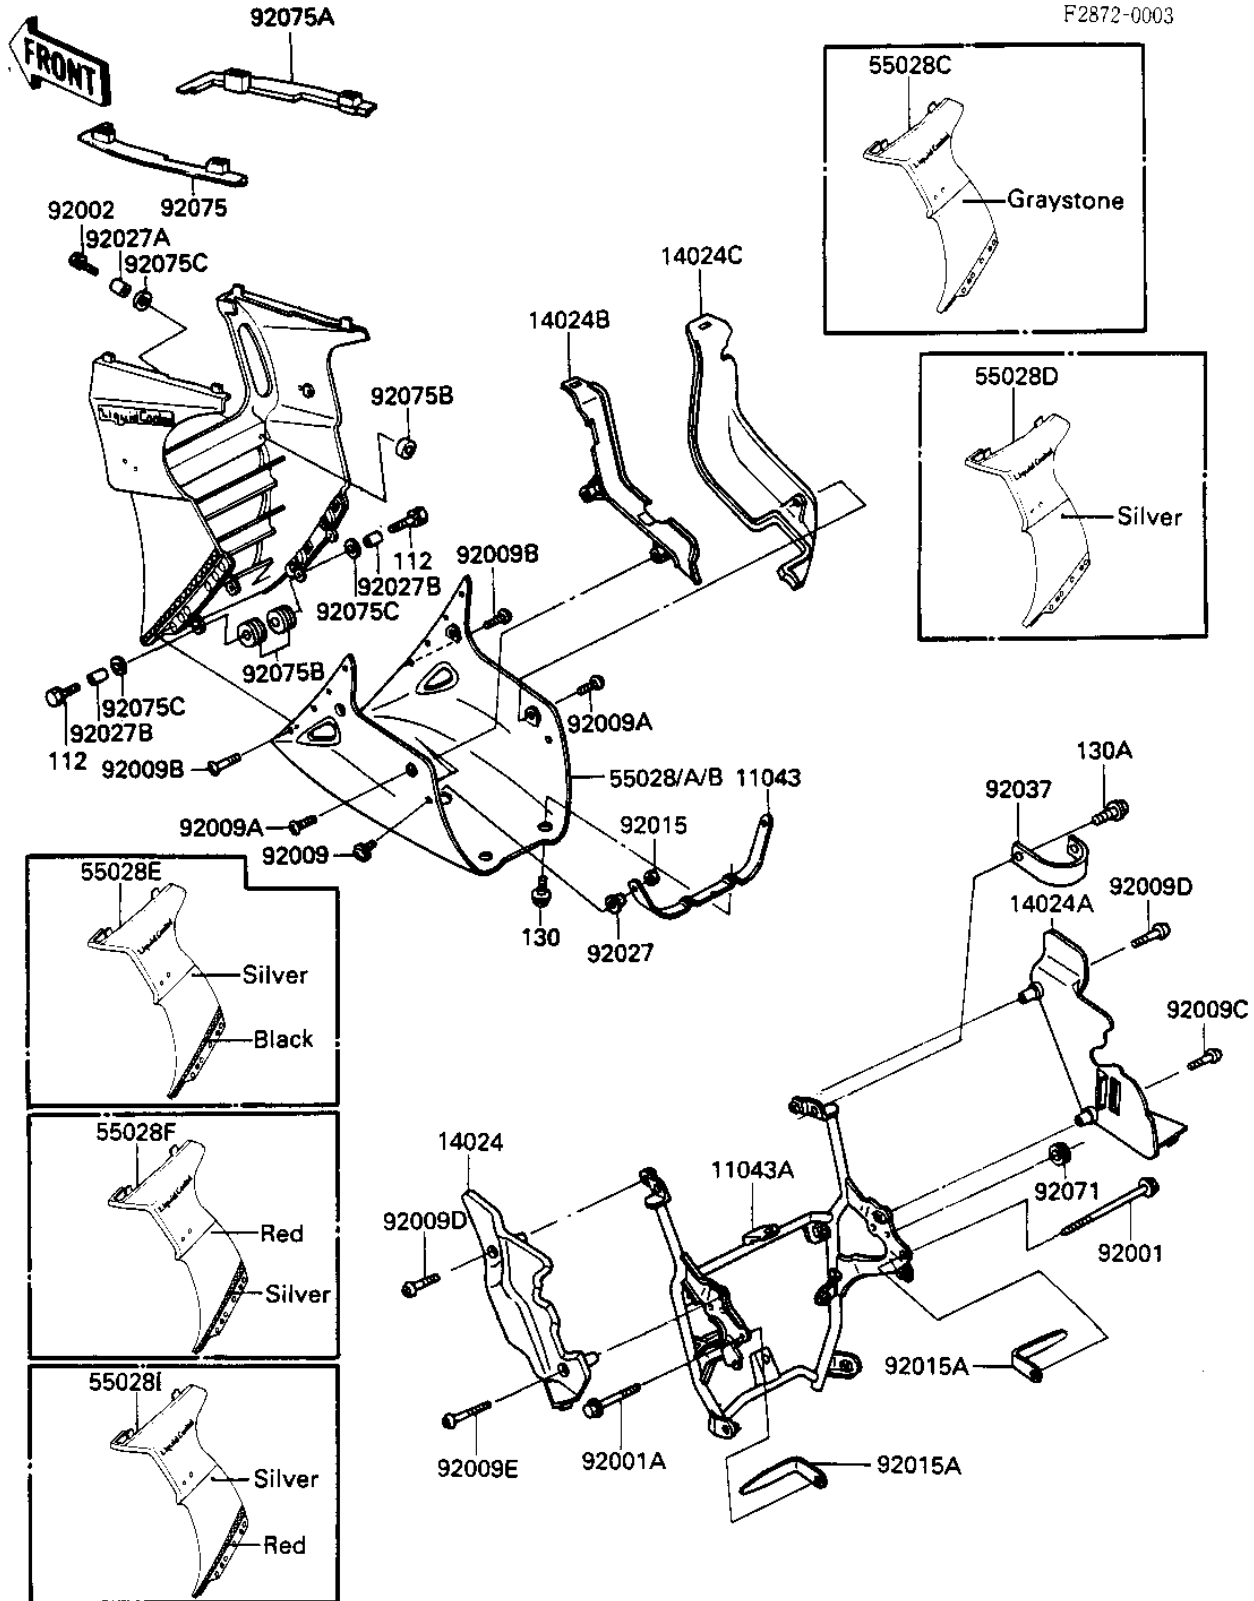

1984 Ninja® PARTS DIAGRAM

FAIRING LOWERS

F2872-0003

1984 Ninja® PARTS LIST

FAIRING LOWERS

ITEM NAME	PART NUMBER	QUANTITY
BRACKET,COWLING,LWR (Ref # 11043)	11043-1632	1
BRACKET,COWLING,LWR (Ref # 11043A)	11043-1873	1
COVER (Ref # 14024)	14025-1893	1
COVER (Ref # 14024A)	14025-1894	1
COVER (Ref # 14024B)	14025-1896	1
COVER (Ref # 14024C)	14025-1897	1
COWLING,LWR,F.RED (Ref # 55028)	55028-1072-B1	1
COWLING,LWR,EBONY (Ref # 55028A)	55028-1072-H8	1
COWLING,LWR,L.P.BLUE (Canada) (Ref # 55028B)	55028-1072-M4	1
COWLING,CNT,M.GRAYSTO (Ref # 55028C)	55028-5055-C4	1
COWLING,CNT,GRSL,BLUE (Canada) (Ref # 55028D)	55028-5056-F2	1
COWLING,CNT,G.S. (Ref # 55028E)	55028-5072-F2	1
BOLT,FLANGED,10X60 (Ref # 92001)	92001-1617	1
BOLT,FLANGED,10X41,BL (Ref # 92001A)	92001-1844	1
BOLT-FLANGED,6X25 (Ref # 92002)	130J0625	2
SCREW (Ref # 92009)	92009-1664	2
SCREW (Ref # 92009A)	92009-1654	4
SCREW (Ref # 92009B)	92009-1663	8
SCREW,6X35 (Ref # 92009C)	92009-1351	1
SCREW,6X40 (Ref # 92009D)	92009-1352	2
SCREW,6X55 (Ref # 92009E)	92009-1353	1
NUT,LOCK,FLANGED,6MM (Ref # 92015)	92015-1339	2
NUT (Ref # 92015A)	92015-1478	2
COLLAR,FRONT FENDER (Ref # 92027)	92027-1166	2
COLLAR,L=13.1,BLACK (Ref # 92027A)	92027-1450	2
COLLAR (Ref # 92027B)	92027-251	4
CLAMP,HARNESS (Ref # 92037)	92037-113	1
GROMMET (Ref # 92071)	92071-024	1
DAMPER (Ref # 92075)	92075-1645	1

1984 Ninja® PARTS LIST

FAIRING LOWERS

ITEM NAME	PART NUMBER	QUANTITY
DAMPER (Ref # 92075A)	92075-1646	1
RUBBER,FENDER COVER (Ref # 92075B)	92075-174	6
DAMPER RUBBER (Ref # 92075C)	92075-175	6
BOLT-UPSET (Ref # 112)	112G0625	4
BOLT,FLANGED,6X10 (Ref # 130)	130B0610	2
BOLT,FLANGE (Ref # 130A)	130B0812	2