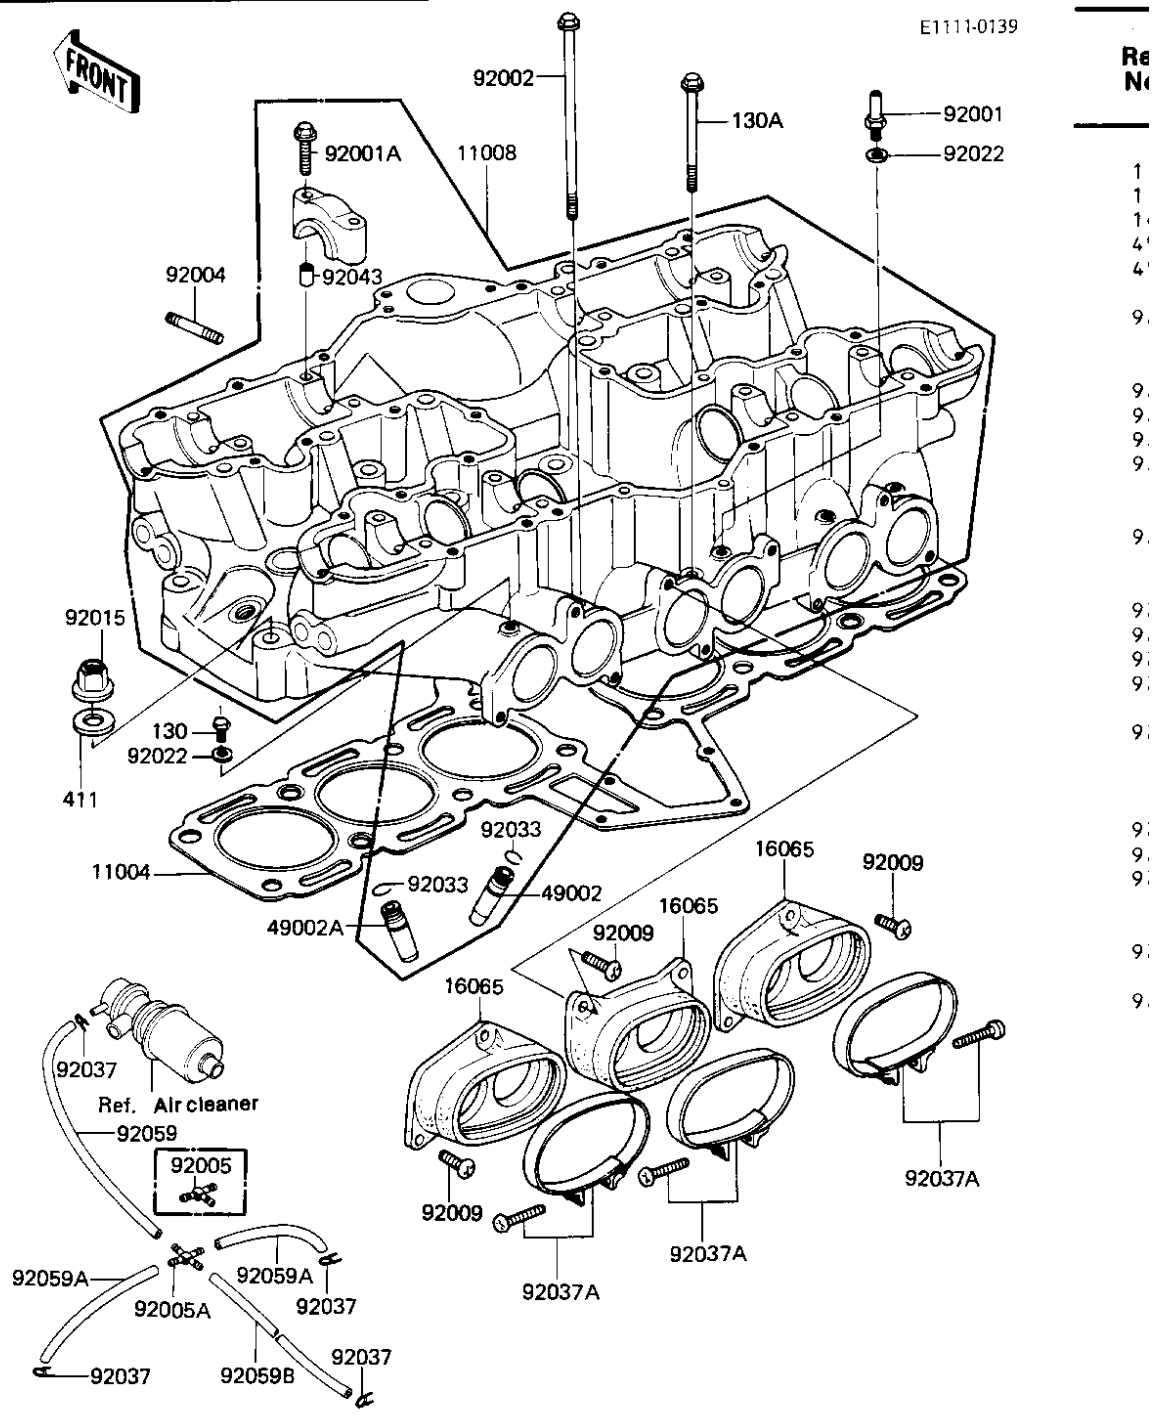

1984 Voyager PARTS DIAGRAM

CYLINDER HEAD

1984 Voyager PARTS LIST

CYLINDER HEAD

ITEM NAME	PART NUMBER	QUANTITY
GASKET,HEAD,CYLINDER (Ref # 11004)	11004-1014	1
HEAD-COMP-CYLINDER (Ref # 11008)	11008-1072	1
HOLDER,CARBURETOR (Ref # 16065)	16065-1016	3
GUIDE,INLET VALVE (Ref # 49002)	12013-009	AR
GUIDE,EXHAUST VALVE (Ref # 49002A)	49002-1002	AR
BOLT,VACUUM (Ref # 92001)	92001-1143	2
BOLT,HEX HEAD,6X45 (Ref # 92001A)	92003-092	16
BOLT,6X161 (Ref # 92002)	92002-1273	1
STUD,6X30 (Ref # 92004)	92004-1128	12
FITTING,TUBE (Ref # 92005)	92005-1017	1
FITTING,FUEL,X-TYPE (Ref # 92005A)	92005-1051	1
SCREW,6X16 (Ref # 92009)	92009-1334	9
NUT,CYLINDER HEAD (Ref # 92015)	92015-076	16
WASHER OIL PUMP BANJO (Ref # 92022)	92022-077	6
CIRCLIP-VALVE (Ref # 92033)	92036-023	12
CLAMP-PIPE (Ref # 92037)	92037-072	3
CLAMP,CARBURETOR HLDR (Ref # 92037A)	92037-1119	3
PIN-DOWEL (Ref # 92043)	92042-007	16
TUBE,VACUUM,LONG (Ref # 92059)	92059-1162	1
TUBE,4X5X100,VACUUM (Ref # 92059A)	92059-1058	2
TUBE,4X9X340 (Ref # 92059B)	92059-1262	1
BOLT,FLANGED,6X18 (Ref # 130)	130N0608	3
BOLT-FLANGED (Ref # 130A)	130Y0665	3
WASHER PLAIN 10MM (Ref # 411)	411B1000	16