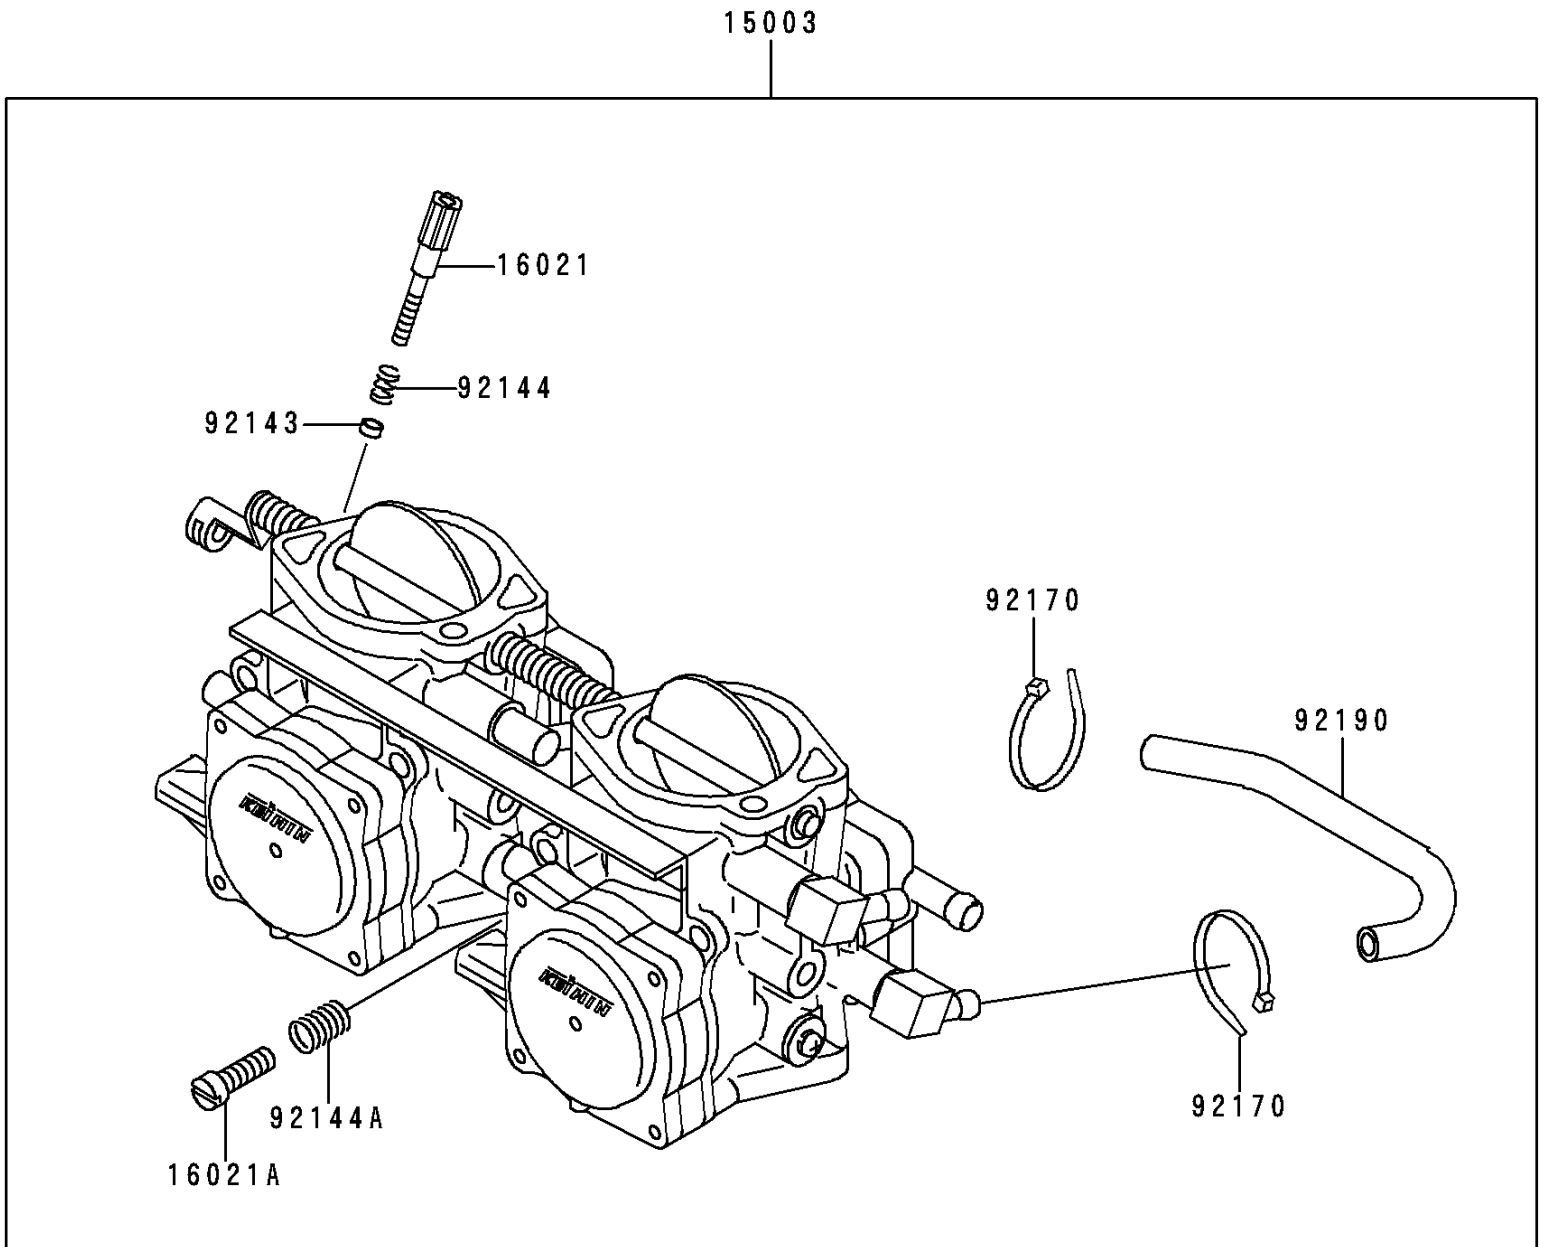

1998 Xi Sport PARTS DIAGRAM

Carburetor

E1611

1998 Xi Sport PARTS LIST

Carburetor

ITEM NAME	PART NUMBER	QUANTITY
CARBURETOR-ASSY (Ref # 15003)	15003-3708	1
SCREW-THROTTLE STOP (Ref # 16021)	16021-3702	1
SCREW-THROTTLE STOP (Ref # 16021A)	16021-3704	1
COLLAR,THROTTLE STOP SCREW (Ref # 92143)	92143-3709	1
SPRING,THROTTLE STOP SCREW (Ref # 92144)	92144-3706	1
SPRING,THROTTLE STOP SCREW (Ref # 92144A)	92144-3745	1
CLAMP,TUBE (Ref # 92170)	92170-3740	2
TUBE,5.3X10.5X180 (Ref # 92190)	92190-3910	1