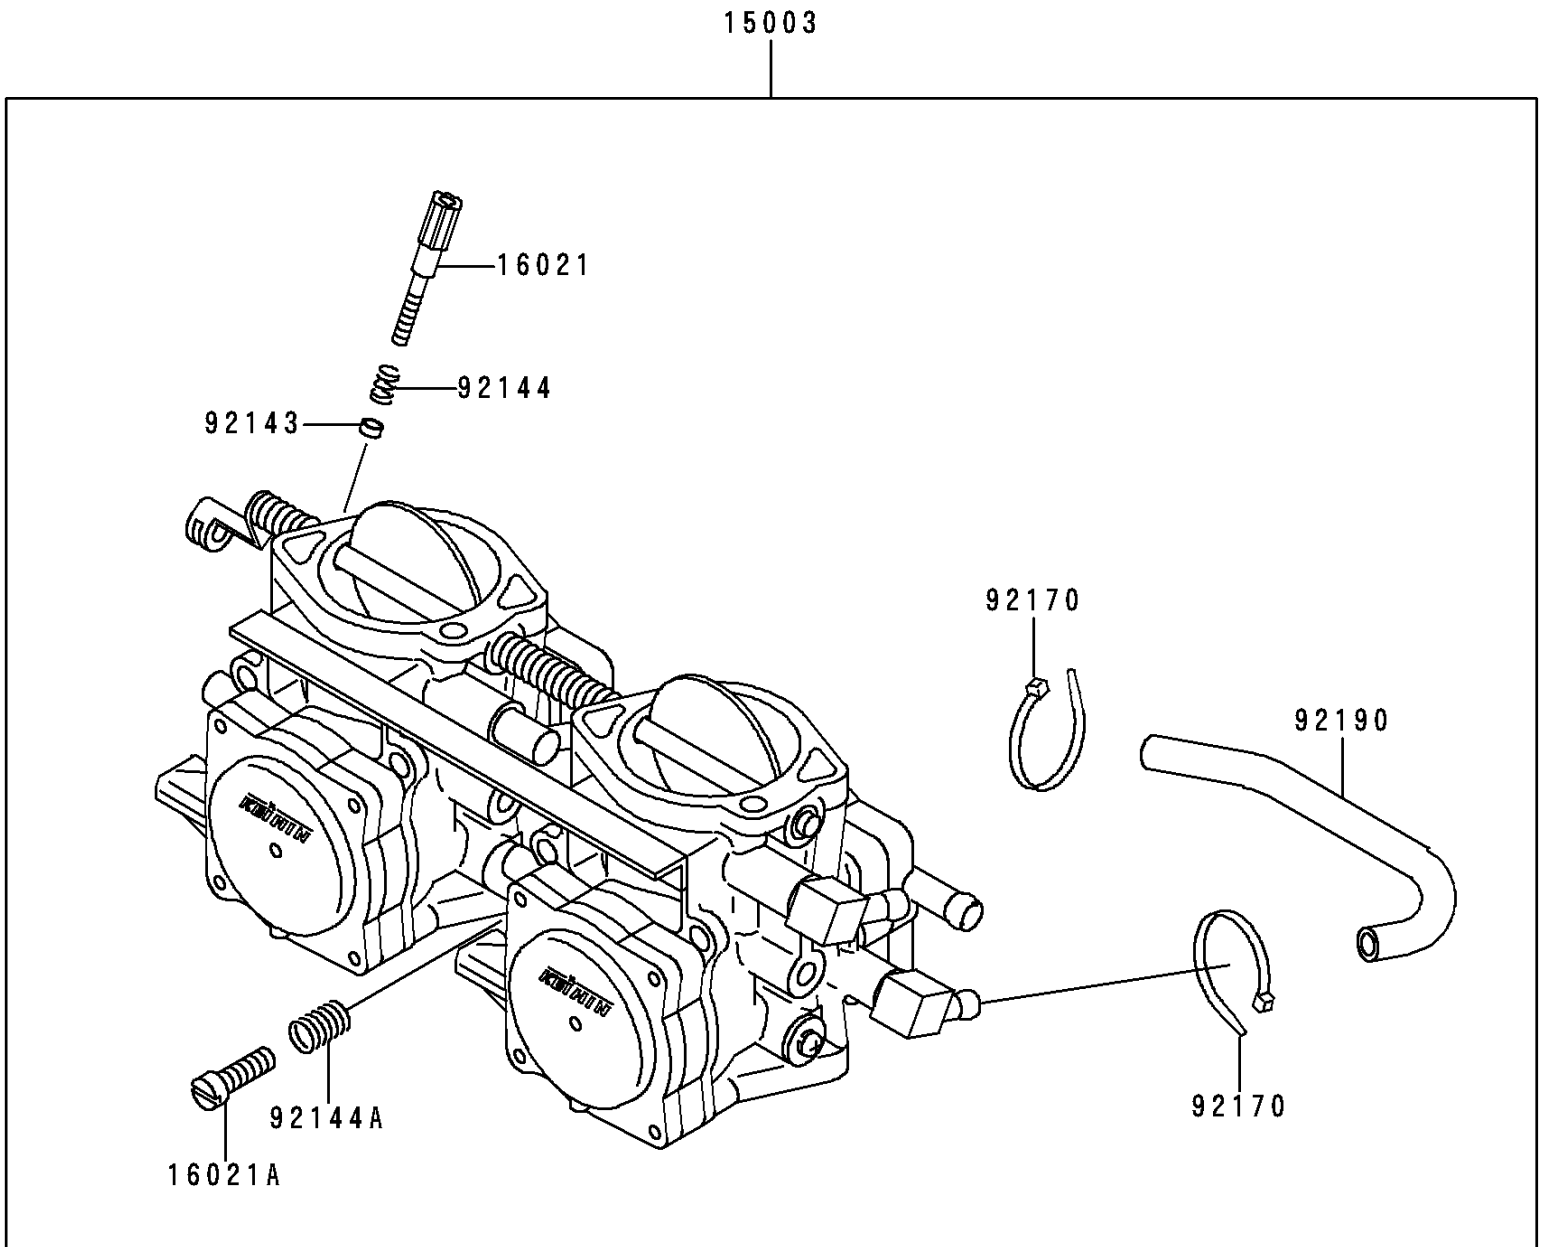

1999 Xi Sport PARTS DIAGRAM

Carburetor

E1611

1999 Xi Sport PARTS LIST

Carburetor

ITEM NAME	PART NUMBER	QUANTITY
CARBURETOR-ASSY (Ref # 15003)	15003-3708	1
SCREW-THROTTLE STOP (Ref # 16021)	16021-3702	1
SCREW-THROTTLE STOP (Ref # 16021A)	16021-3704	1
COLLAR,THROTTLE STOP SCREW (Ref # 92143)	92143-3709	1
SPRING,THROTTLE STOP SCREW (Ref # 92144)	92144-3706	1
SPRING,THROTTLE STOP SCREW (Ref # 92144A)	92144-3745	1
CLAMP,TUBE (Ref # 92170)	92170-3740	2
TUBE,5.3X10.5X180 (Ref # 92190)	92190-3910	1