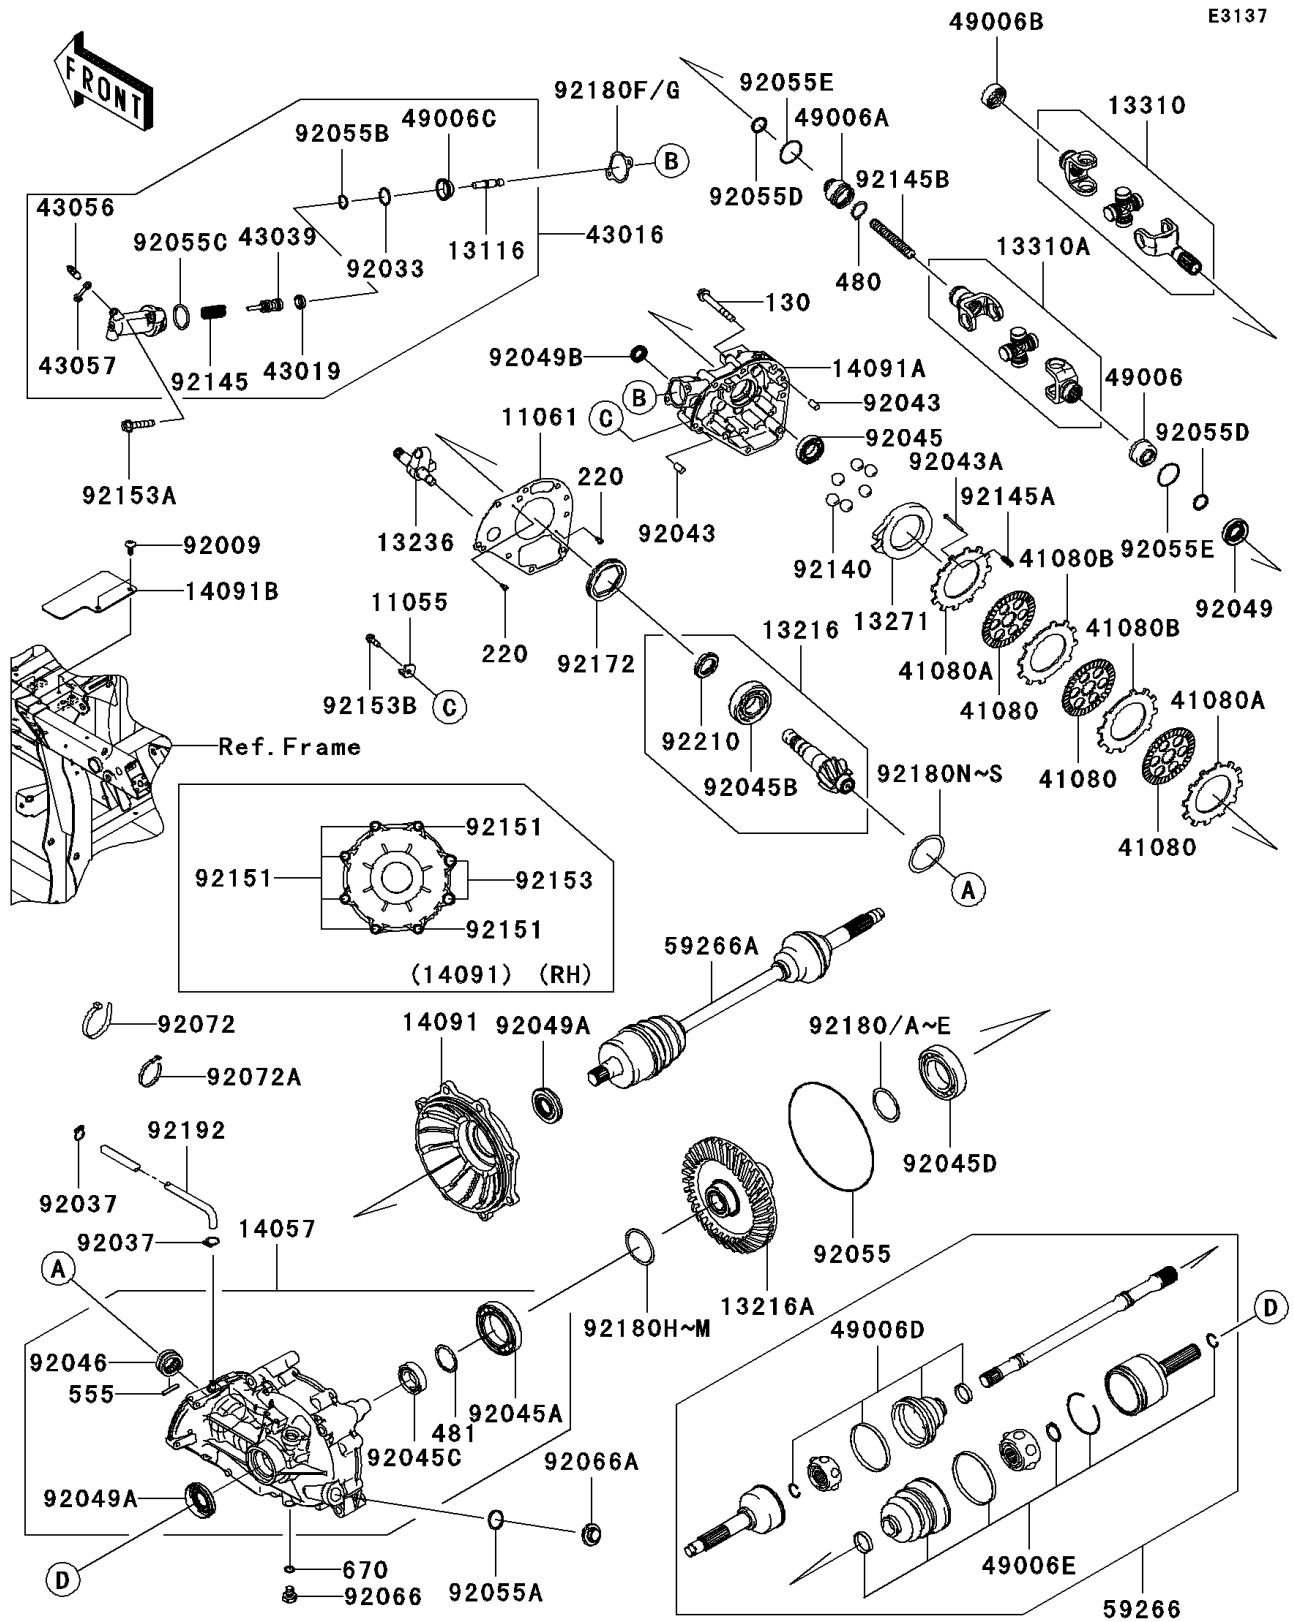

2008 Teryx® 750 4x4 NRA OUTDOORS™ PARTS DIAGRAM

Drive Shaft-Rear