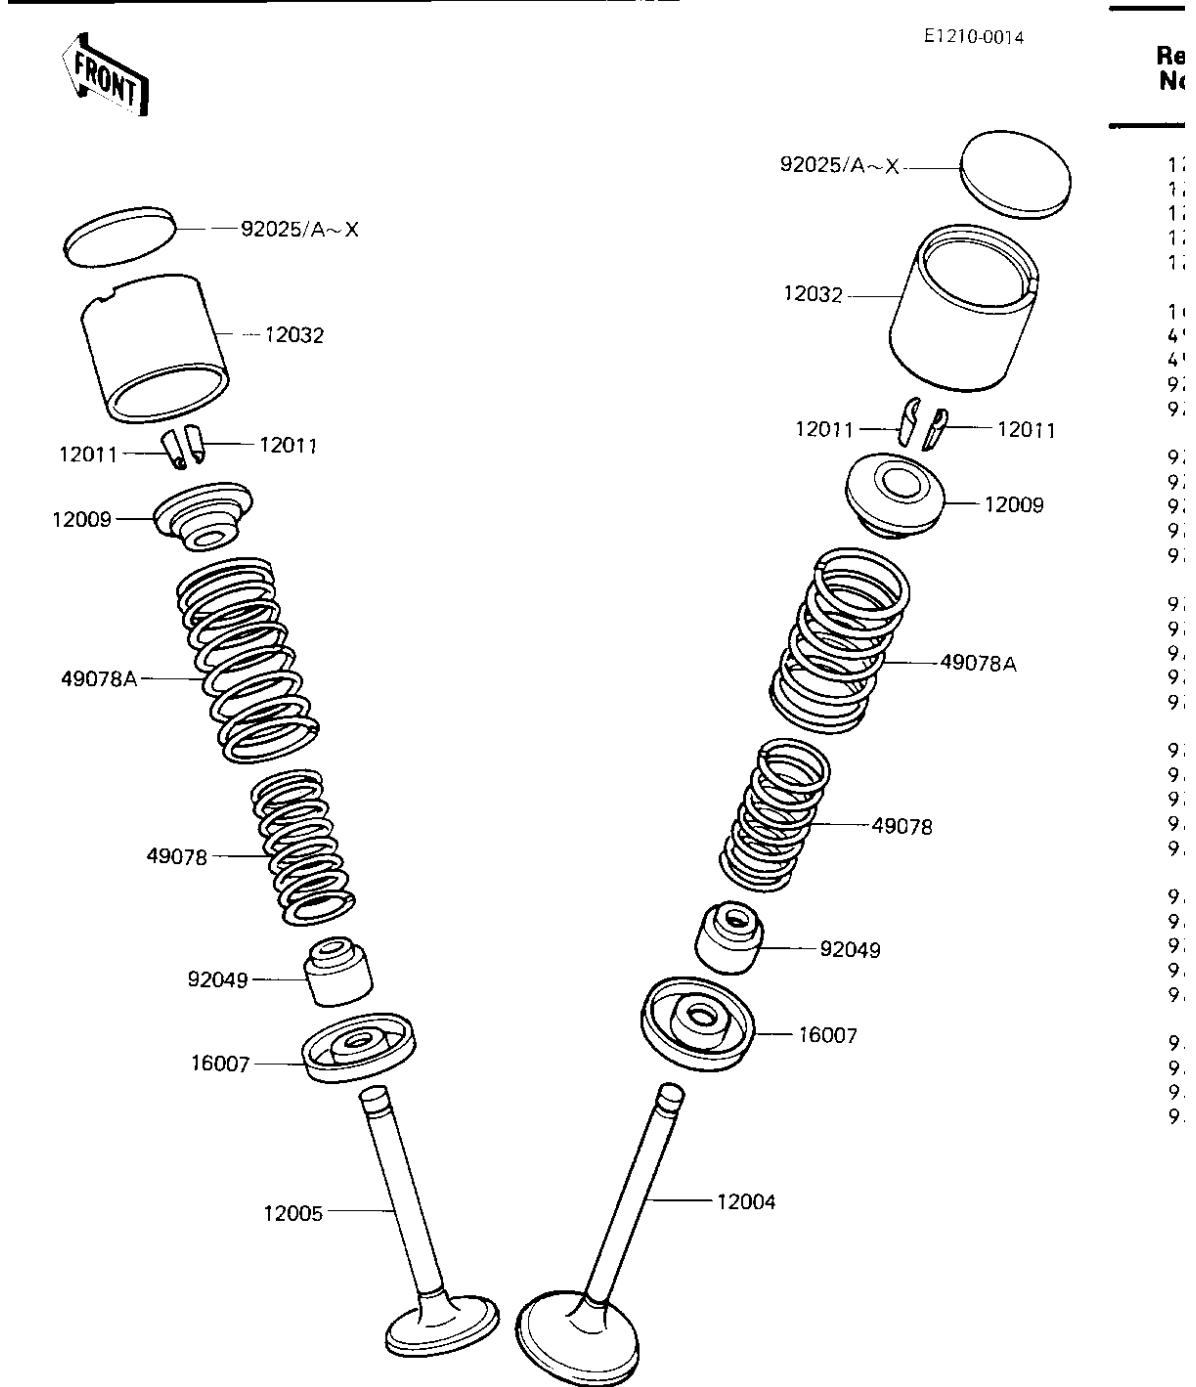

1984 Voyager PARTS DIAGRAM

VALVES

1984 Voyager PARTS LIST

VALVES

ITEM NAME	PART NUMBER	QUANTITY
VALVE-INTAKE (Ref # 12004)	12004-1020	6
VALVE-EXHAUST (Ref # 12005)	12005-1063	6
RETAINER,VALVE SPRING (Ref # 12009)	12009-005	12
SPLIT KEEPER (Ref # 12011)	12011-004	24
TAPPET (Ref # 12032)	12032-1002	12
SEAT-SPRING,VALVE (Ref # 16007)	16007-1024	12
SPRING,INNER VALVE (Ref # 49078)	12007-011	12
SPRING,OUTER VALVE (Ref # 49078A)	12007-012	12
SHIM,TAPPET,2.00T (Ref # 92025)	12037-001	AR
SHIM,TAPPET,2.05T (Ref # 92025A)	12037-002	AR
SHIM,TAPPET,2.10T (Ref # 92025B)	12037-003	AR
SHIM,TAPPET,2.15T (Ref # 92025C)	12037-004	AR
SHIM,TAPPET,2.20T (Ref # 92025D)	12037-005	AR
SHIM,TAPPET,2.25T (Ref # 92025E)	12037-006	AR
SHIM,TAPPET,2.30T (Ref # 92025F)	12037-007	AR
SHIM,TAPPET,2.35T (Ref # 92025G)	12037-008	AR
SHIM,TAPPET,2.40T (Ref # 92025H)	12037-009	AR
SHIM,TAPPET,2.45T (Ref # 92025I)	12037-010	AR
SHIM,TAPPET,2.50T (Ref # 92025J)	12037-011	AR
SHIM,TAPPET,2.55T (Ref # 92025K)	12037-012	AR
SHIM,TAPPET,2.60T (Ref # 92025L)	12037-013	AR
SHIM,TAPPET,2.65T (Ref # 92025M)	12037-014	AR
SHIM,TAPPET,2.70T (Ref # 92025N)	12037-015	AR
SHIM,TAPPET,2.75T (Ref # 92025O)	12037-016	AR
SHIM,TAPPET,2.80T (Ref # 92025P)	12037-017	AR
SHIM,TAPPET,2.85T (Ref # 92025Q)	12037-018	AR
SHIM,TAPPET,2.90T (Ref # 92025R)	12037-019	AR
SHIM,TAPPET,2.95T (Ref # 92025S)	12037-020	AR
SHIM,TAPPET,3.00T (Ref # 92025T)	12037-021	AR

1984 Voyager PARTS LIST

VALVES

ITEM NAME	PART NUMBER	QUANTITY
SHIM,TAPPET,3.05T (Ref # 92025U)	12037-022	AR
SHIM,TAPPET,3.10T (Ref # 92025V)	12037-023	AR
SHIM,TAPPET,3.15T (Ref # 92025W)	12037-024	AR
SHIM,TAPPET 3.20T (Ref # 92025X)	12037-025	AR
OIL SEAL,RV37129.5 (Ref # 92049)	92049-016	12