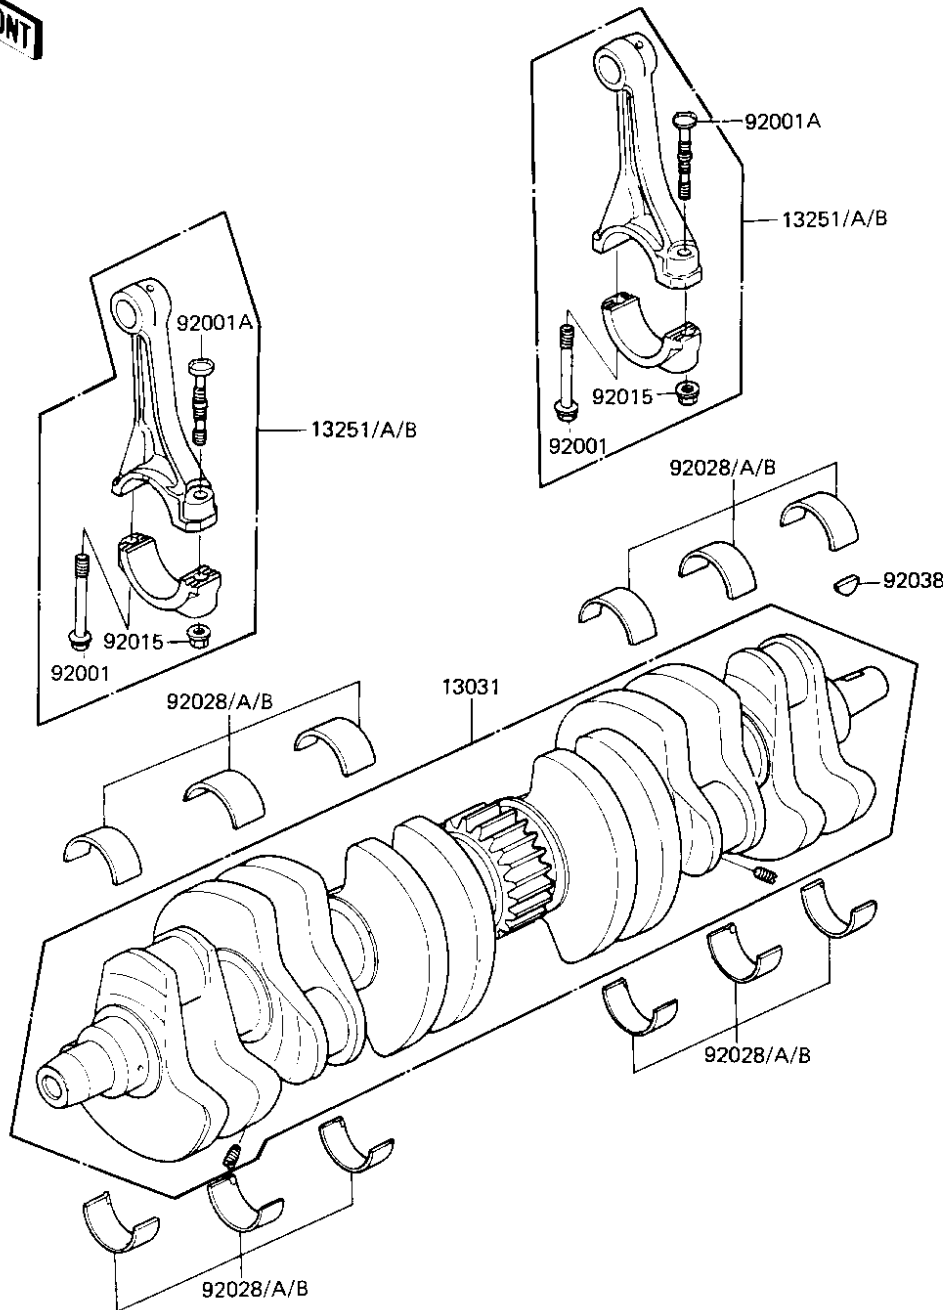

1985 Voyager PARTS DIAGRAM

CRANKSHAFT

FRONT

E1321-0033

Re
No

13
13
13
13
92
92
92
92
92
92

1985 Voyager PARTS LIST

CRANKSHAFT

ITEM NAME	PART NUMBER	QUANTITY
CRANKSHAFT-COMP (Ref # 13031)	13031-1071	1
ROD-ASSY-CONNECTING (Ref # 13251)	13251-1051-JJ	6
ROD-ASSY-CONNECTING (Ref # 13251A)	13251-1051-JJ	6
ROD-ASSY-CONNECTING,I (Ref # 13251B)	13251-1051-II	6
BOLT,FLANGED,8X47 (Ref # 92001)	92001-1979	6
BOLT,CONNECTING ROD (Ref # 92001A)	92001-1980	6
NUT,FLANGED,8MM (Ref # 92015)	92015-1311	6
BUSHING,CONNECTNG ROD (Ref # 92028)	92028-1049	AR
BUSHING,CONNECTNG ROD (Ref # 92028A)	92028-1050	AR
BUSHING,CONNECTNG ROD (Ref # 92028B)	92028-1051	AR
WOODRUFF KEY (Ref # 92038)	92038-001	1