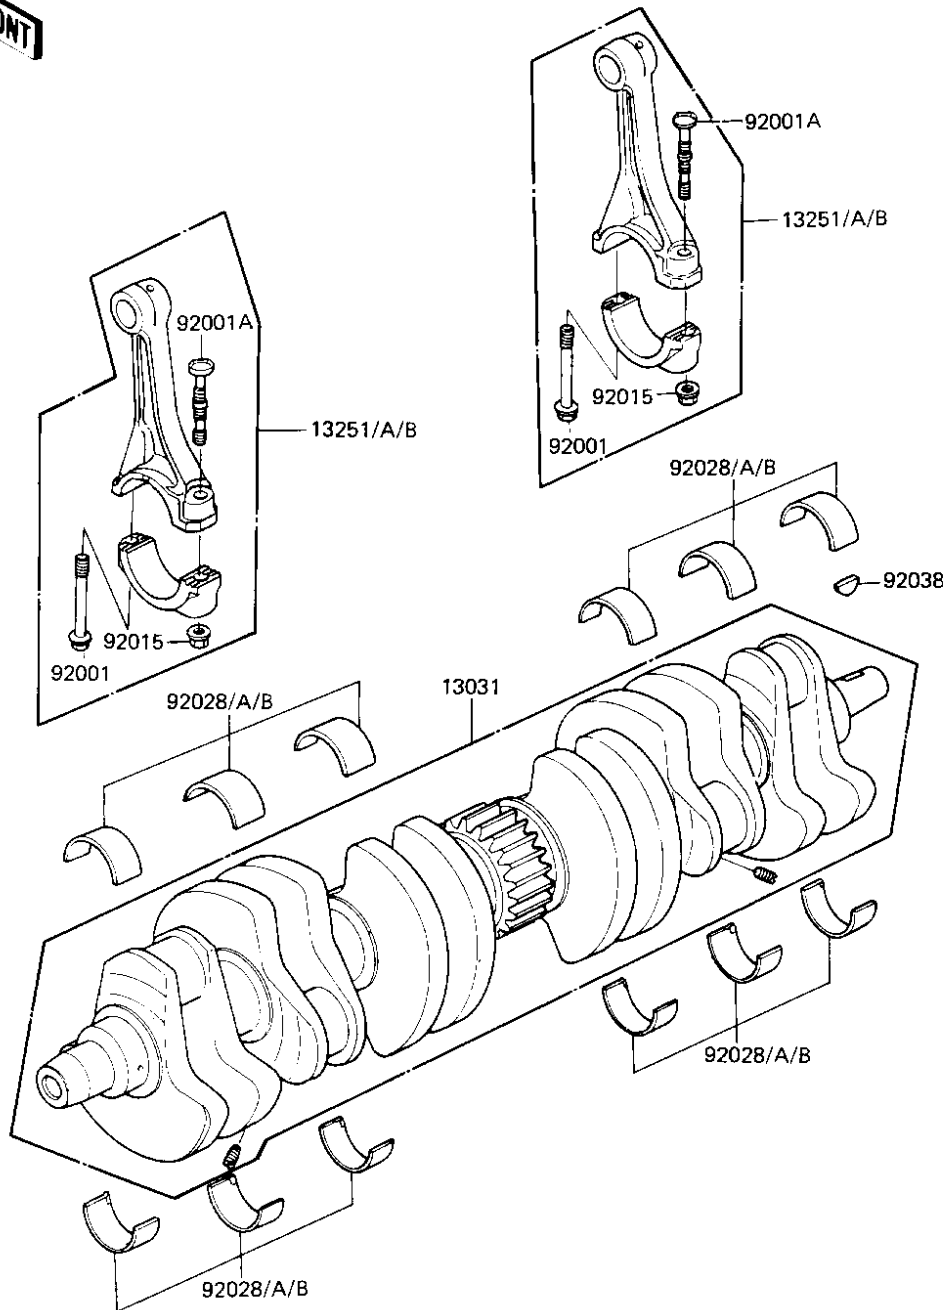

1986 Voyager PARTS DIAGRAM

CRANKSHAFT

FRONT

E1321-0033

Re
No

13
13
13
13
92
92
92
92
92
92

1986 Voyager PARTS LIST

CRANKSHAFT

ITEM NAME	PART NUMBER	QUANTITY
CRANKSHAFT-COMP (Ref # 13031)	13031-1071	1
ROD-ASSY-CONNECTING (Ref # 13251)	13251-1051-JJ	6
ROD-ASSY-CONNECTING (Ref # 13251A)	13251-1051-JJ	6
ROD-ASSY-CONNECTING,I (Ref # 13251B)	13251-1051-II	6
BOLT,FLANGED,8X47 (Ref # 92001)	92001-1979	6
BOLT,CONNECTING ROD (Ref # 92001A)	92001-1980	6
NUT,FLANGED,8MM (Ref # 92015)	92015-1311	6
BUSHING,CONNECTNG ROD (Ref # 92028)	92028-1049	AR
BUSHING,CONNECTNG ROD (Ref # 92028A)	92028-1050	AR
BUSHING,CONNECTNG ROD (Ref # 92028B)	92028-1051	AR
WOODRUFF KEY (Ref # 92038)	92038-001	1