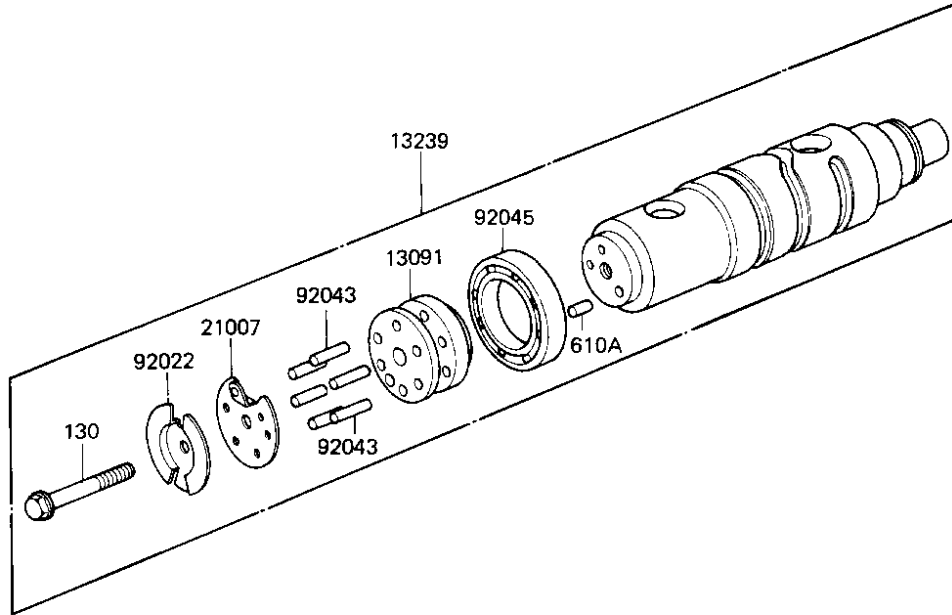

# 1986 Voyager PARTS DIAGRAM

## GEAR CHANGE DRUM & FORKS

E1362-0083

Re  
N

- 1
- 1
- 1
- 1
- 1
- 2
- 4
- 9
- 9
- 9

## GEAR CHANGE DRUM & FORKS

ITEM NAME	PART NUMBER	QUANTITY
HOLDER,BEARING (Ref # 13091)	13091-1113	1
FORK-SHIFT,LOW,2,3RD (Ref # 13140)	13140-1050	2
FORK-SHIFT,4TH&TOP (Ref # 13140A)	13140-1051	1
CAM-CHANGE DRUM (Ref # 13145)	13145-1058	1
DRUM-ASSY-CHANGE (Ref # 13239)	13239-1109	1
ROTOR,NEUTRAL (Ref # 21007)	21007-1070	1
ROD,SHIFT,12X173 (Ref # 49047)	49047-1008	2
WASHER,NEUTRAL ROTOR (Ref # 92022)	92022-1399	1
PIN-CHANGE DRUM (Ref # 92043)	92042-020	6
BEARING,BALL,#6906 (Ref # 92045)	92045-1016	1
BOLT,FLANGED,6X35 (Ref # 130)	130H0635	1
CIRCLIP,30MM (Ref # 480)	480J3000	1
PIN-DOWEL,4X6 (Ref # 610)	610A0406	1
PIN DOWEL 4X8 (Ref # 610A)	610A0408	1