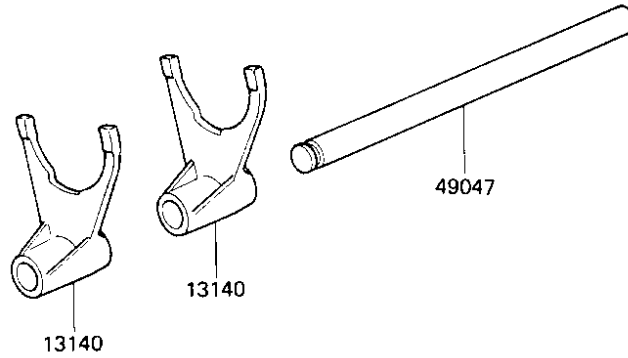

# 1986 Voyager PARTS DIAGRAM

## GEAR CHANGE DRUM & FORKS

E1362-0083

Re  
N

- 1
- 1
- 1
- 1
- 1
- 2
- 4
- 9
- 9
- 9

## GEAR CHANGE DRUM & FORKS

ITEM NAME	PART NUMBER	QUANTITY
HOLDER,BEARING (Ref # 13091)	13091-1113	1
FORK-SHIFT,LOW,2,3RD (Ref # 13140)	13140-1050	2
FORK-SHIFT,4TH&TOP (Ref # 13140A)	13140-1051	1
CAM-CHANGE DRUM (Ref # 13145)	13145-1058	1
DRUM-ASSY-CHANGE (Ref # 13239)	13239-1109	1
ROTOR,NEUTRAL (Ref # 21007)	21007-1070	1
ROD,SHIFT,12X173 (Ref # 49047)	49047-1008	2
WASHER,NEUTRAL ROTOR (Ref # 92022)	92022-1399	1
PIN-CHANGE DRUM (Ref # 92043)	92042-020	6
BEARING,BALL,#6906 (Ref # 92045)	92045-1016	1
BOLT,FLANGED,6X35 (Ref # 130)	130H0635	1
CIRCLIP,30MM (Ref # 480)	480J3000	1
PIN-DOWEL,4X6 (Ref # 610)	610A0406	1
PIN DOWEL 4X8 (Ref # 610A)	610A0408	1