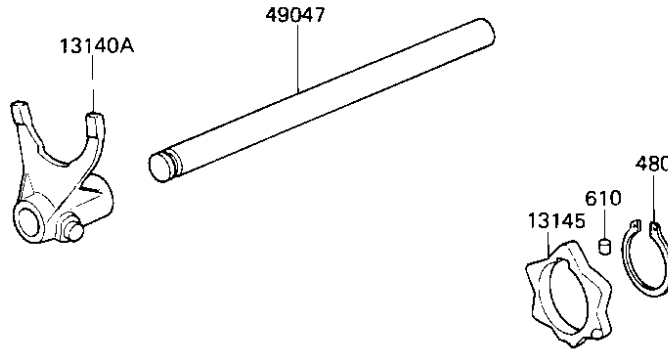

# 1986 Voyager PARTS DIAGRAM

## GEAR CHANGE DRUM & FORKS

E1362-0083

Re  
N

- 1
- 1
- 1
- 1
- 1
- 2
- 4
- 9
- 9
- 9

## GEAR CHANGE DRUM & FORKS

ITEM NAME	PART NUMBER	QUANTITY
HOLDER,BEARING (Ref # 13091)	13091-1113	1
FORK-SHIFT,LOW,2,3RD (Ref # 13140)	13140-1050	2
FORK-SHIFT,4TH&TOP (Ref # 13140A)	13140-1051	1
CAM-CHANGE DRUM (Ref # 13145)	13145-1058	1
DRUM-ASSY-CHANGE (Ref # 13239)	13239-1109	1
ROTOR,NEUTRAL (Ref # 21007)	21007-1070	1
ROD,SHIFT,12X173 (Ref # 49047)	49047-1008	2
WASHER,NEUTRAL ROTOR (Ref # 92022)	92022-1399	1
PIN-CHANGE DRUM (Ref # 92043)	92042-020	6
BEARING,BALL,#6906 (Ref # 92045)	92045-1016	1
BOLT,FLANGED,6X35 (Ref # 130)	130H0635	1
CIRCLIP,30MM (Ref # 480)	480J3000	1
PIN-DOWEL,4X6 (Ref # 610)	610A0406	1
PIN DOWEL 4X8 (Ref # 610A)	610A0408	1