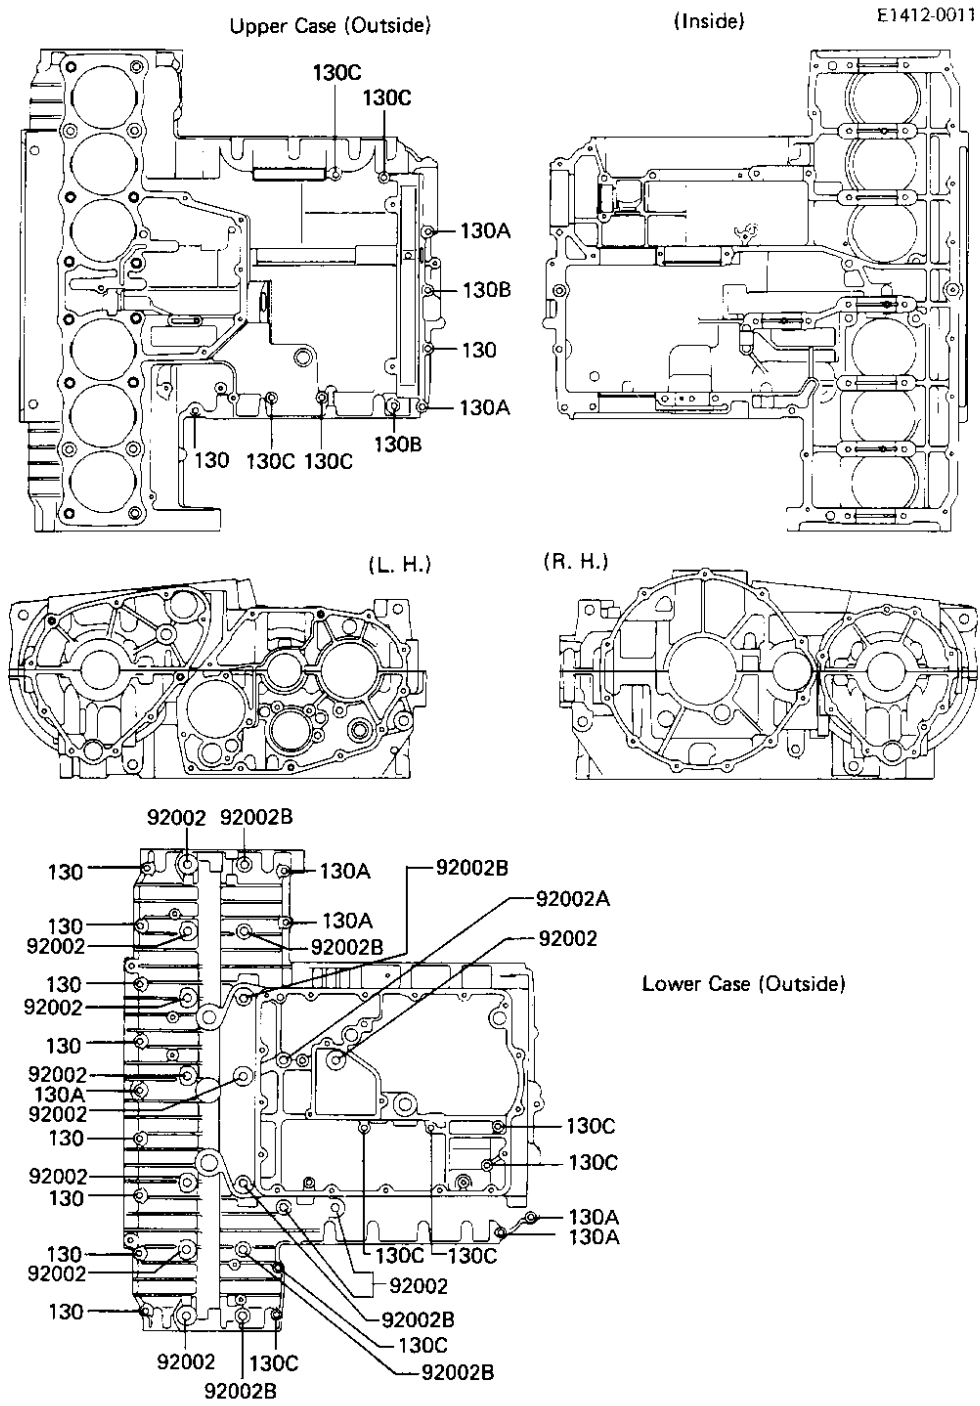

# 1983 Voyager PARTS DIAGRAM

## CRANKCASE BOLT PATTERN

Re  
No  
9  
9  
9

# 1983 Voyager PARTS LIST

## CRANKCASE BOLT PATTERN

ITEM NAME	PART NUMBER	QUANTITY
BOLT,8X95 (Ref # 92002)	92002-1077	11
BOLT,8X130 (Ref # 92002A)	92002-1272	1
BOLT,8X105 (Ref # 92002B)	92002-1274	6
BOLT-FLANGED (Ref # 130)	130Y0640	10
BOLT-FLANGED (Ref # 130A)	130Y0650	7
BOLT-FLANGED (Ref # 130B)	130Y0665	2
BOLT-FLANGED (Ref # 130C)	130Y0685	10