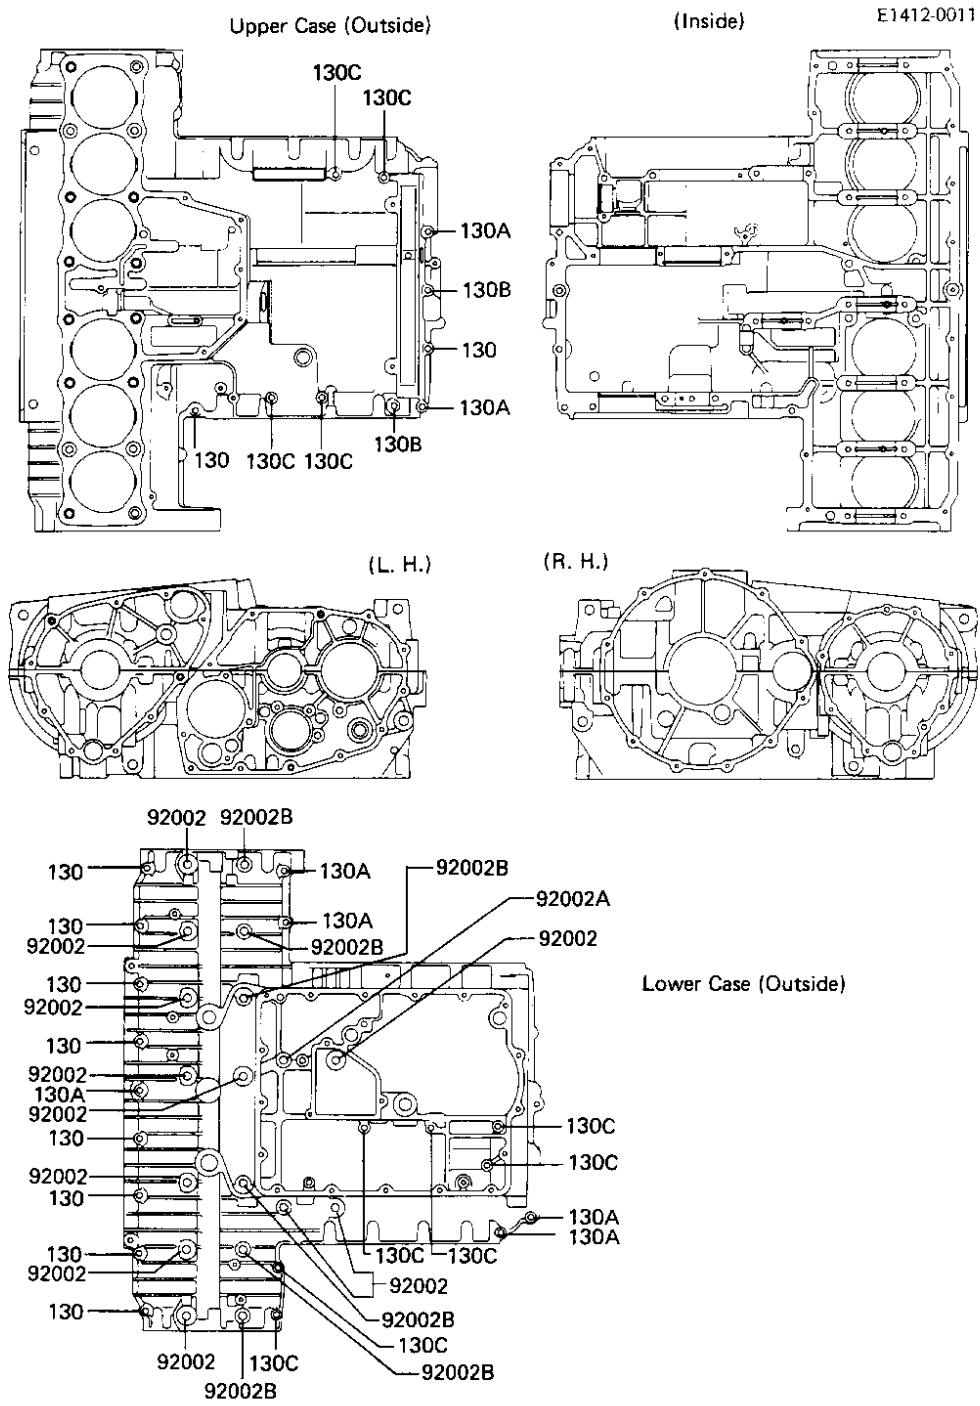

1984 Voyager PARTS DIAGRAM

CRANKCASE BOLT PATTERN

Re
No
9
9
9

1984 Voyager PARTS LIST

CRANKCASE BOLT PATTERN

ITEM NAME	PART NUMBER	QUANTITY
BOLT,8X95 (Ref # 92002)	92002-1077	11
BOLT,8X130 (Ref # 92002A)	92002-1272	1
BOLT,8X105 (Ref # 92002B)	92002-1274	6
BOLT-FLANGED (Ref # 130)	130Y0640	10
BOLT-FLANGED (Ref # 130A)	130Y0650	7
BOLT-FLANGED (Ref # 130B)	130Y0665	2
BOLT-FLANGED (Ref # 130C)	130Y0685	10