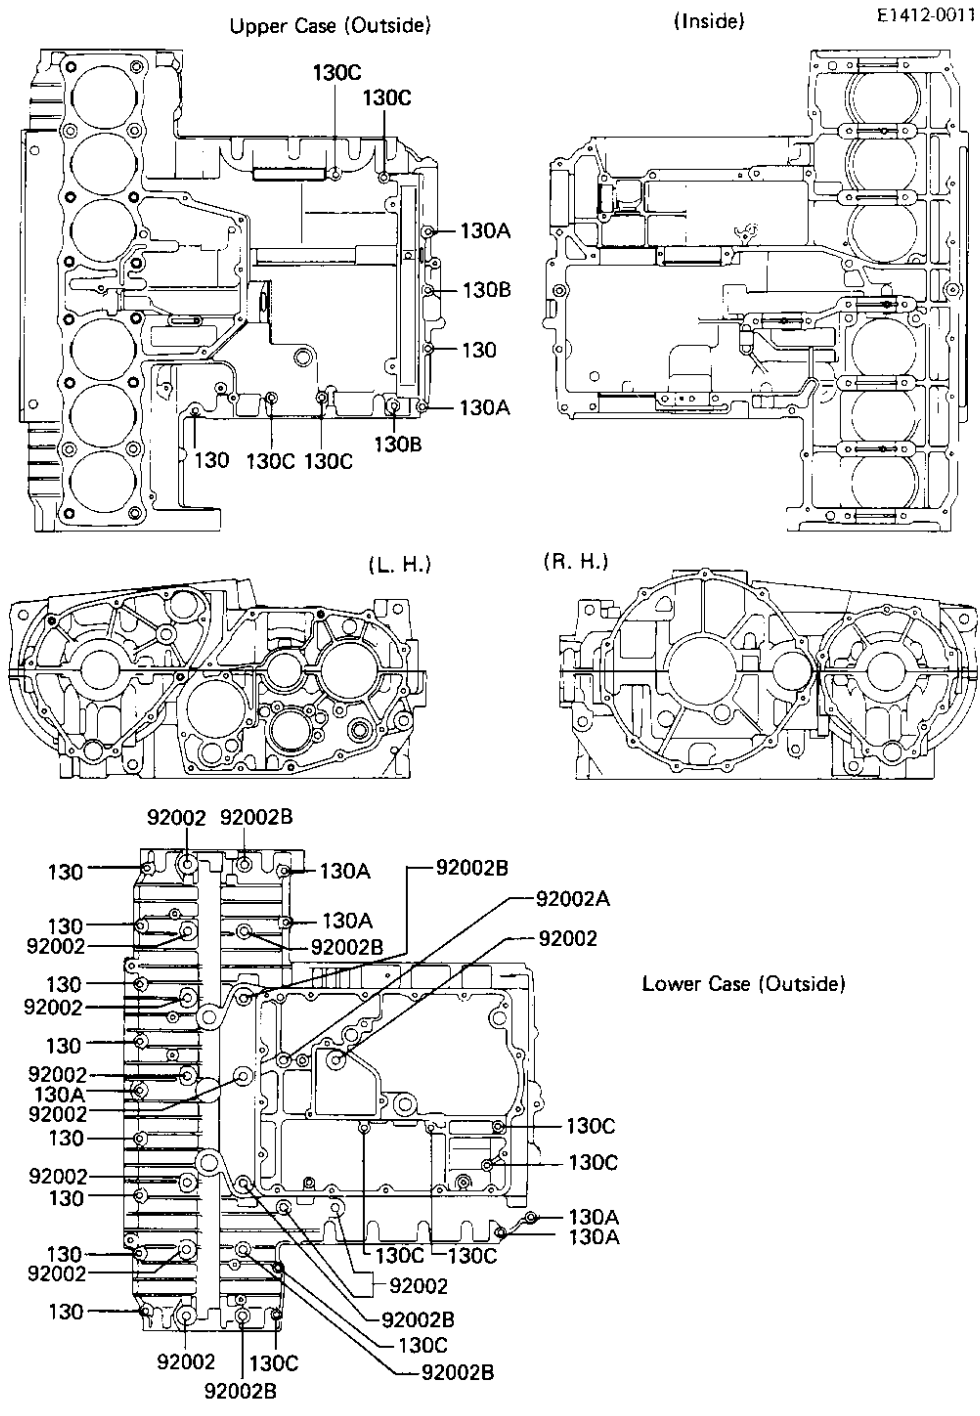

1985 Voyager PARTS DIAGRAM

CRANKCASE BOLT PATTERN

Re	No
9	9
9	9

1985 Voyager PARTS LIST

CRANKCASE BOLT PATTERN

ITEM NAME	PART NUMBER	QUANTITY
BOLT,8X95 (Ref # 92002)	92002-1077	11
BOLT,8X130 (Ref # 92002A)	92002-1272	1
BOLT,8X105 (Ref # 92002B)	92002-1274	6
BOLT-FLANGED (Ref # 130)	130Y0640	10
BOLT-FLANGED (Ref # 130A)	130Y0650	7
BOLT-FLANGED (Ref # 130B)	130Y0665	2
BOLT-FLANGED (Ref # 130C)	130Y0685	10