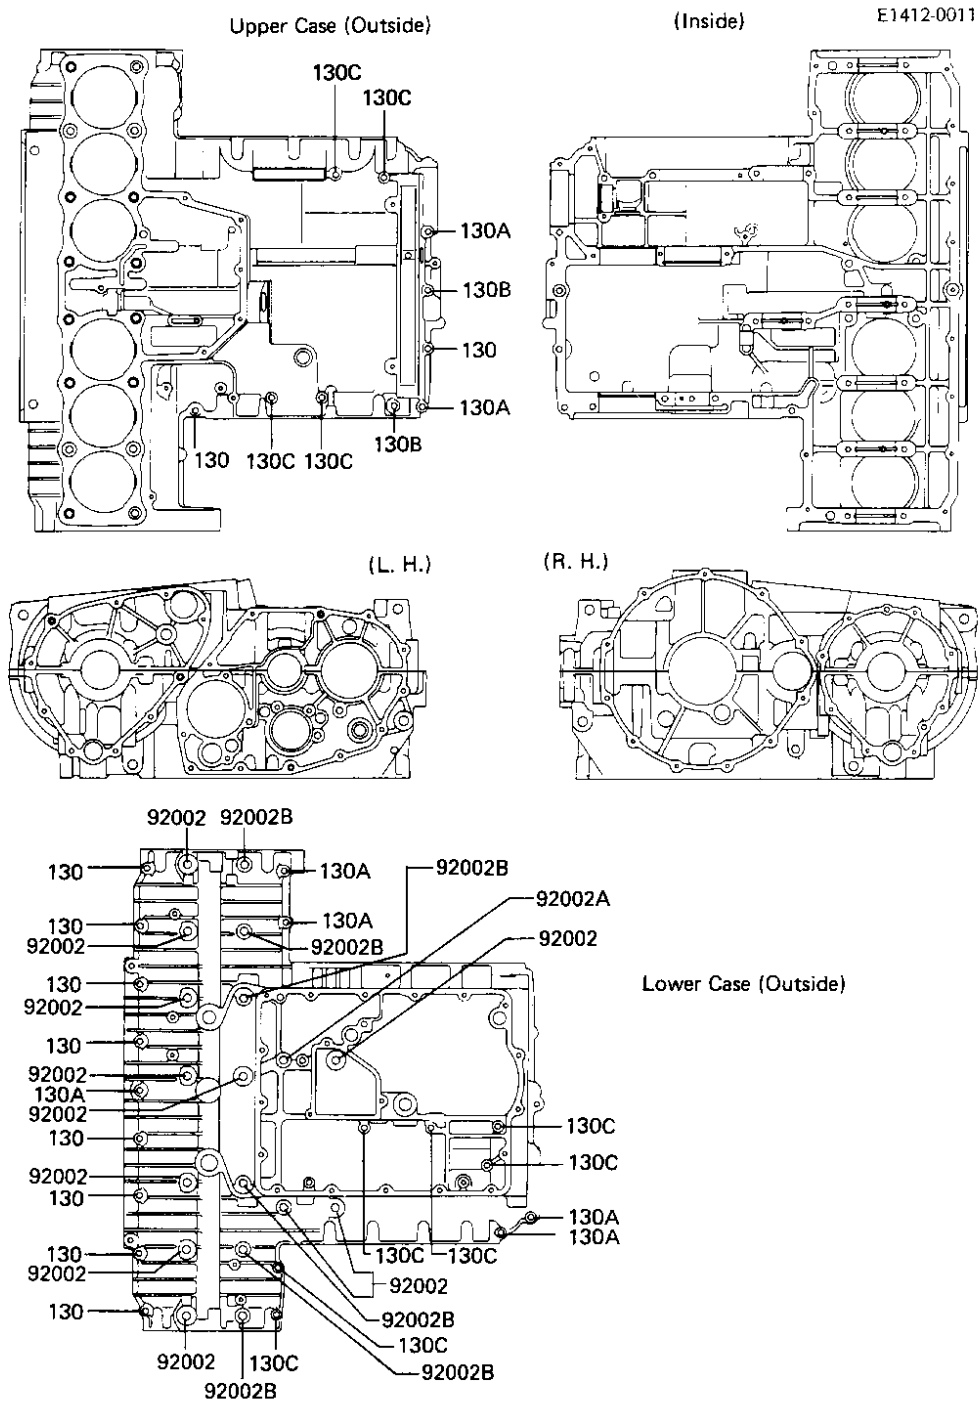

# 1986 Voyager PARTS DIAGRAM

## CRANKCASE BOLT PATTERN

Re  
No  
9  
9  
9

# 1986 Voyager PARTS LIST

## CRANKCASE BOLT PATTERN

ITEM NAME	PART NUMBER	QUANTITY
BOLT,8X95 (Ref # 92002)	92002-1077	11
BOLT,8X130 (Ref # 92002A)	92002-1272	1
BOLT,8X105 (Ref # 92002B)	92002-1274	6
BOLT-FLANGED (Ref # 130)	130Y0640	10
BOLT-FLANGED (Ref # 130A)	130Y0650	7
BOLT-FLANGED (Ref # 130B)	130Y0665	2
BOLT-FLANGED (Ref # 130C)	130Y0685	10