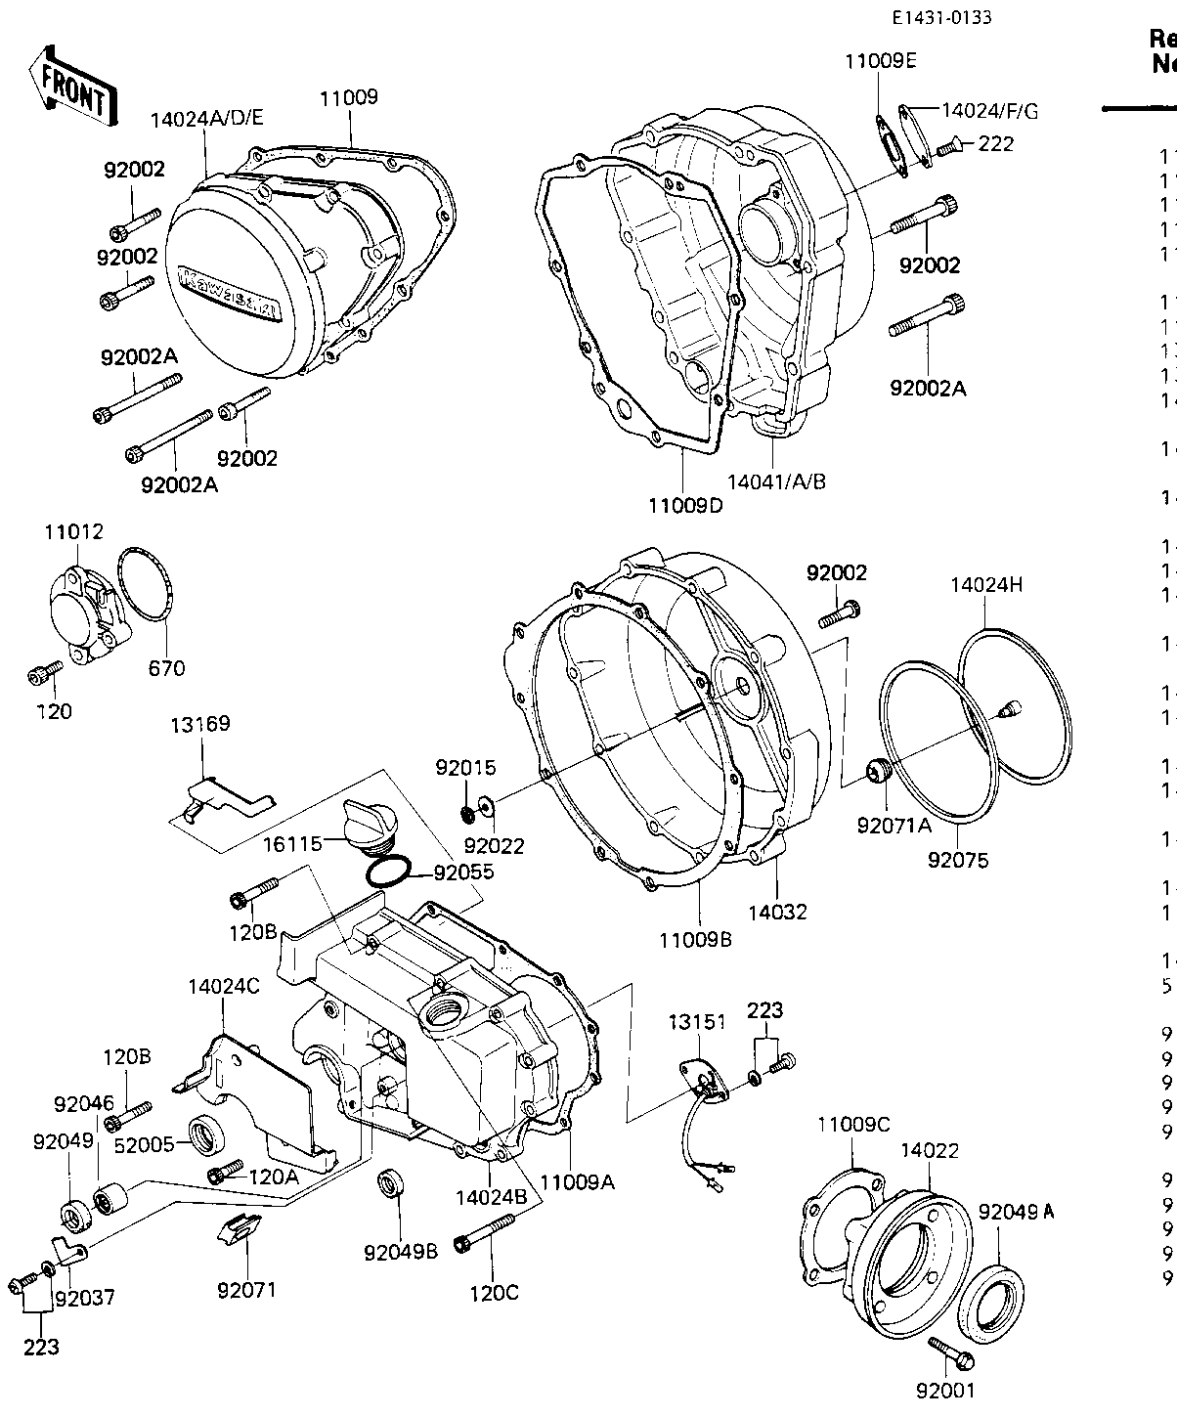

1985 Voyager PARTS DIAGRAM

ENGINE COVERS