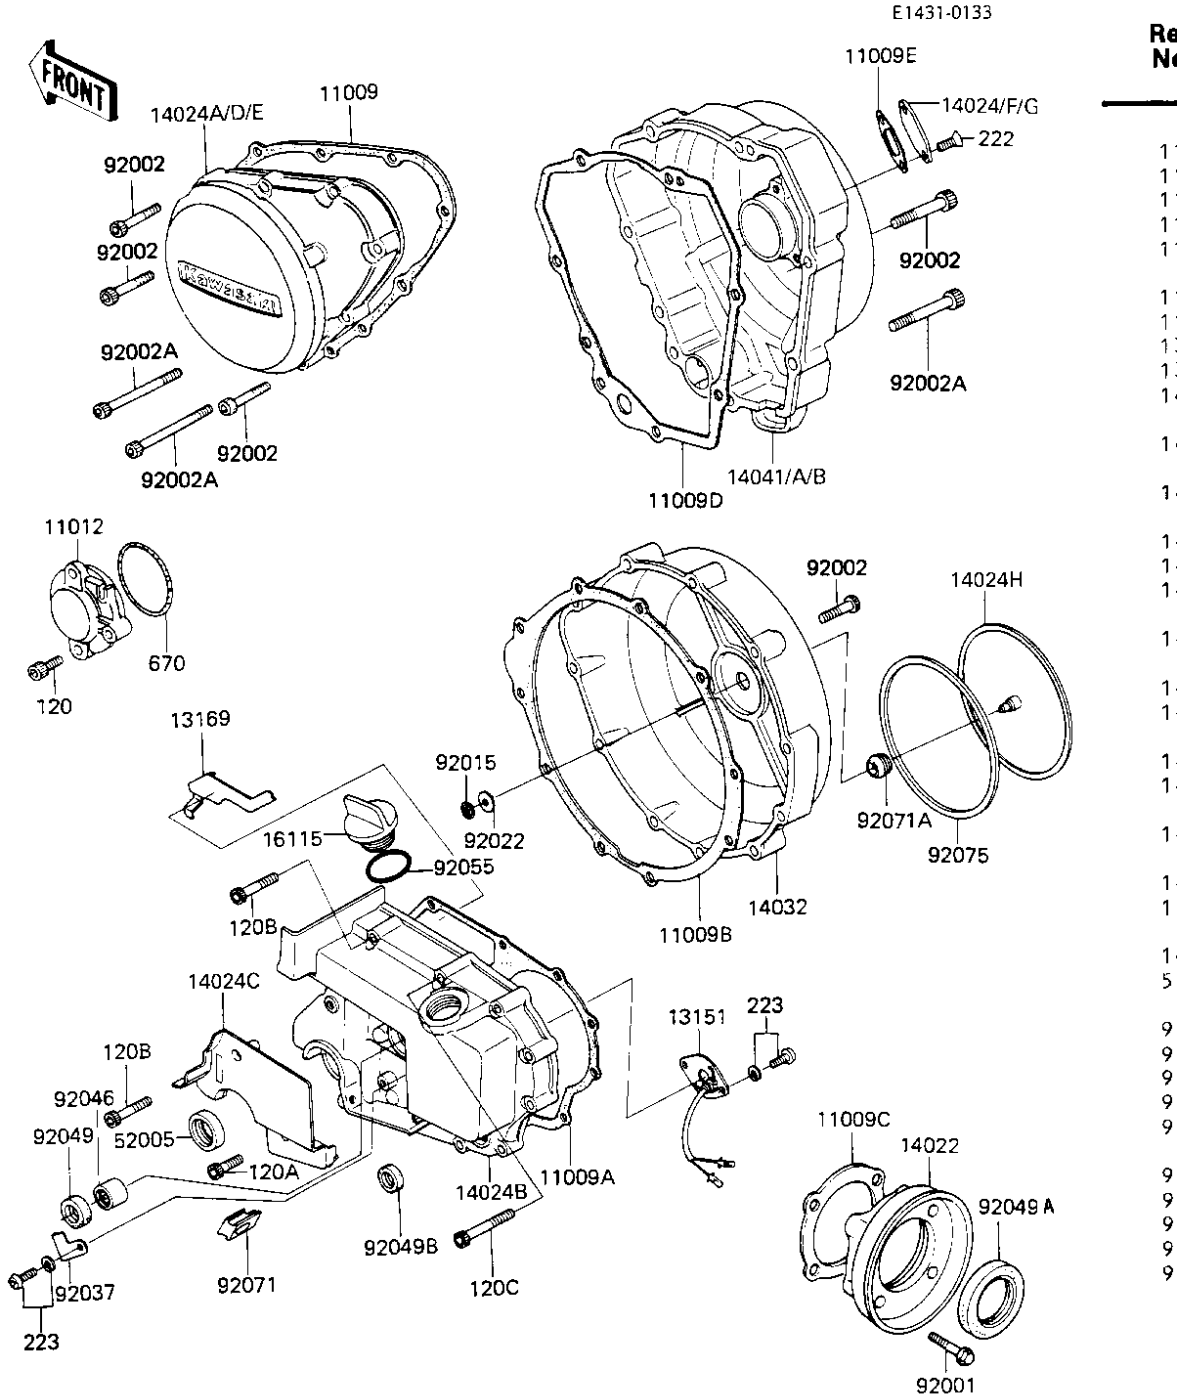

1986 Voyager PARTS DIAGRAM

ENGINE COVERS