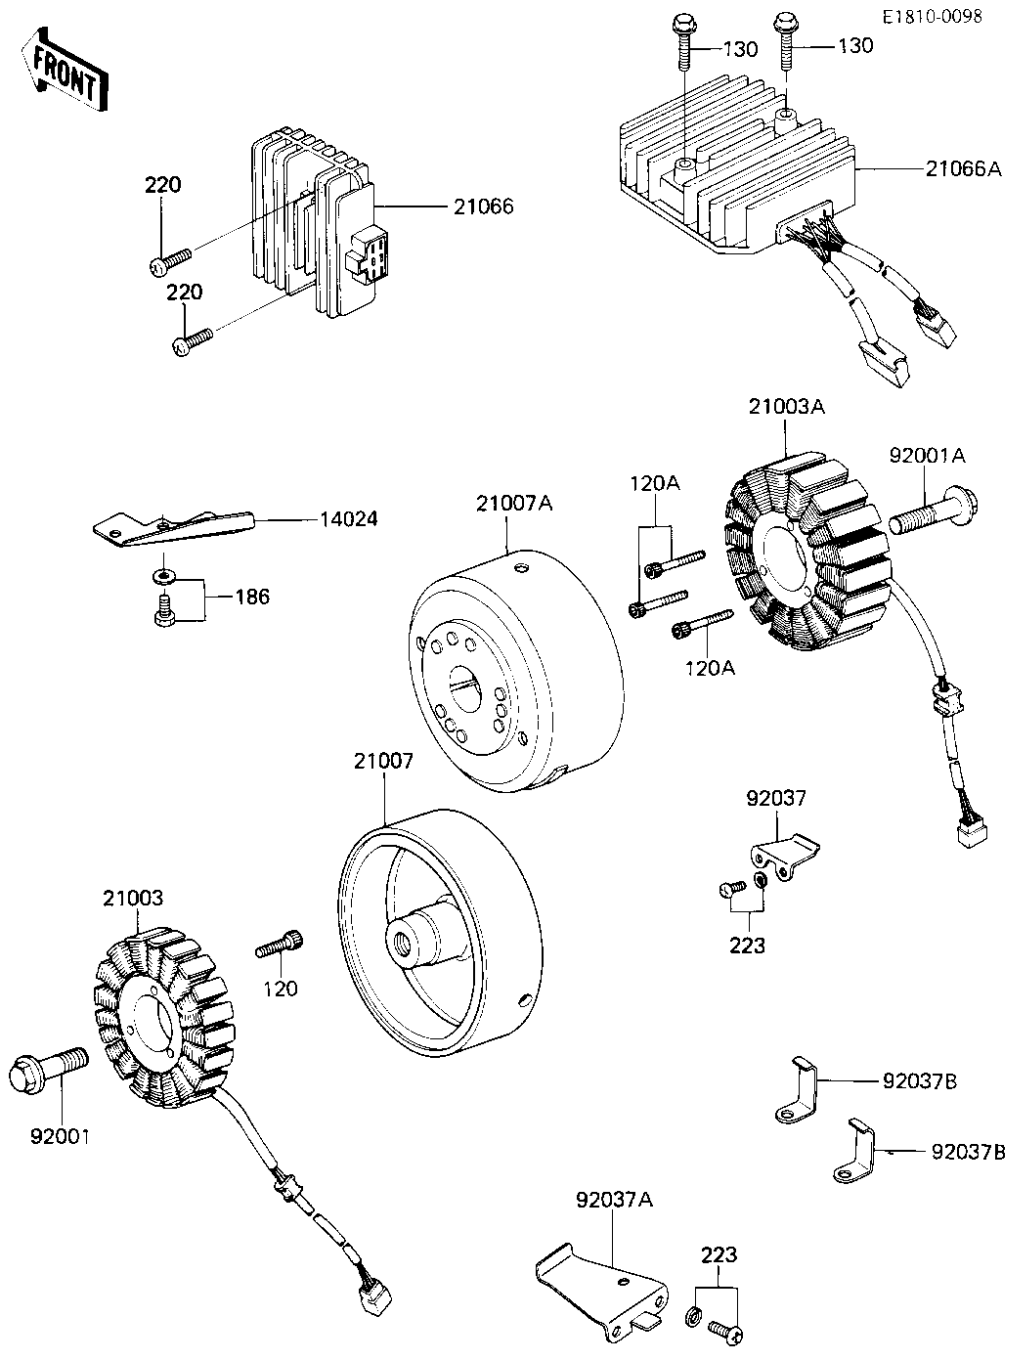

1985 Voyager PARTS DIAGRAM

GENERATOR/REGULATOR

Ref	Qty
1	1
2	2
2	2
2	2
2	2
9	9
9	9
9	9
9	9

1985 Voyager PARTS LIST

GENERATOR/REGULATOR

ITEM NAME	PART NUMBER	QUANTITY
COVER,GENERATOR LEAD (Ref # 14024)	14025-1391	1
STATOR (Ref # 21003)	21003-1064	1
STATOR,RH (Ref # 21003A)	21003-1104	1
ROTOR (Ref # 21007)	21007-1051	1
ROTOR,RH (Ref # 21007A)	21007-1073	1
REGULATOR-VOLTAGE (Ref # 21066)	21066-1038	1
REGULATOR-VOLTAGE (Ref # 21066A)	21066-1051	1
BOLT (Ref # 92001)	92001-1012	1
BOLT,12X40 (Ref # 92001A)	92001-1146	1
CLAMP,GENERATOR LEAD (Ref # 92037)	92037-1287	1
CLAMP,LEAD WIRE (Ref # 92037A)	92037-1343	1
CLAMP,LEAD WIRE (Ref # 92037B)	92037-1345	2
BOLT-SOCKET,5X30 (Ref # 120)	120P0530	3
BOLT,SOCKET,6X35 (Ref # 120A)	120P0635	3
BOLT-FLANGED,5X35 (Ref # 130)	130B0535	2
BOLT-UPSET-WP (Ref # 186)	186D0610	2
SCREW PAN HEAD 6X20 (Ref # 220)	220B0620	2
SCREW-PAN-WS-CROS (Ref # 223)	223B0510	4