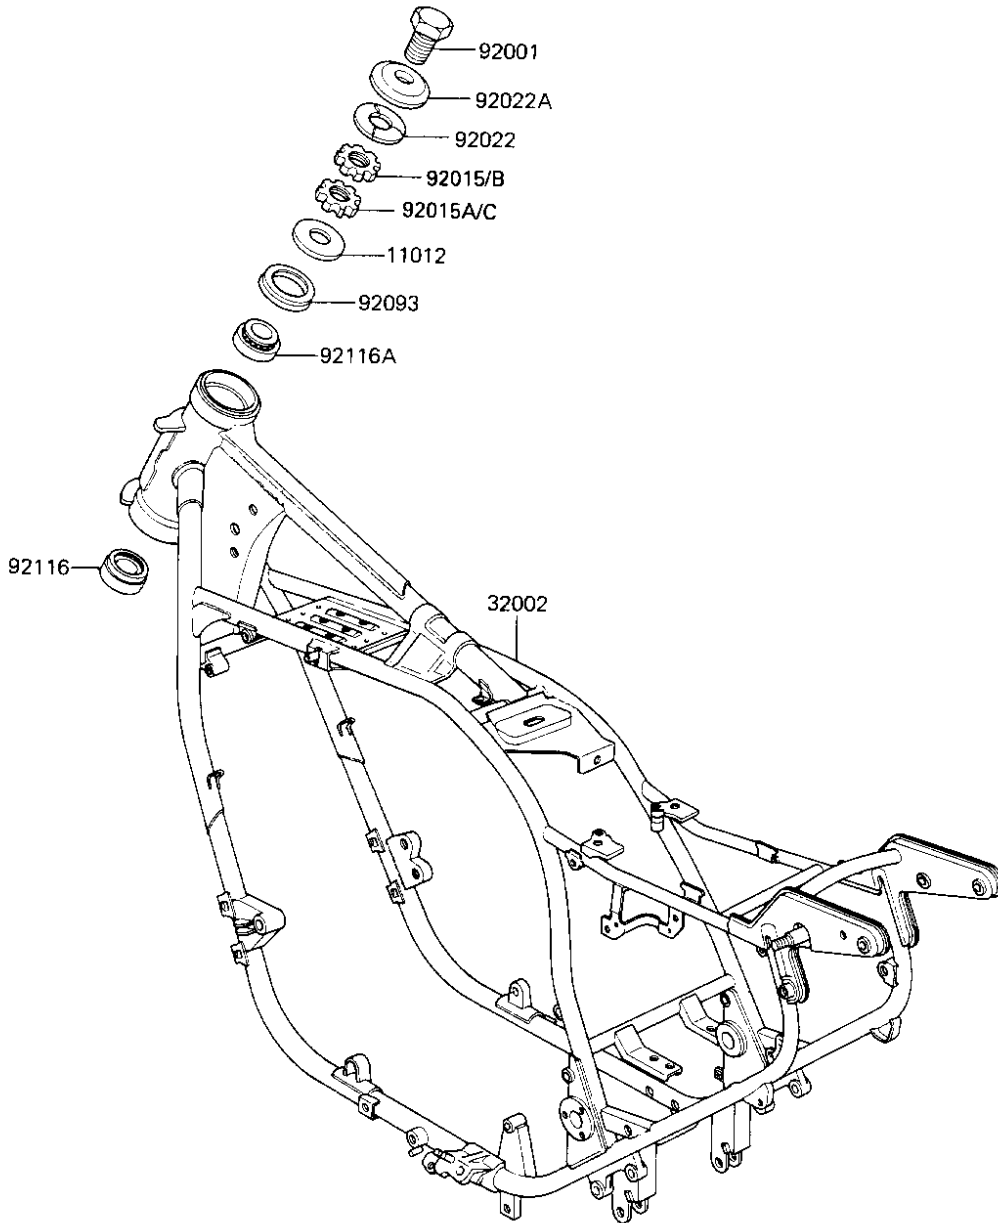

# 1984 Voyager PARTS DIAGRAM

FRAME

F2120-0227

Re  
No

1  
3  
9  
9  
9  
9  
9  
9  
9  
9  
9  
9

# 1984 Voyager PARTS LIST

## FRAME

ITEM NAME	PART NUMBER	QUANTITY
CAP,STEERING (Ref # 11012)	11012-1206	1
FRAME-COMP (Ref # 32002)	32002-1585	1
BOLT,STEERG STEM HEAD (Ref # 92001)	92007-031	1
NUT,STEERING STEM HEA (Ref # 92015)	92015-1069	1
NUT,STEERING,28MM (Ref # 92015A)	92015-1163	1
WASHER,WAVE (Ref # 92022)	46100-003	1
WASHER,STEERG STM HD (Ref # 92022A)	92022-230	1
SEAL,STEERING (Ref # 92093)	92093-1070	1
BEARING,ROLLER,32006 (Ref # 92116)	92116-1008	1
BRG,ROLLER,HR320/28XJ (Ref # 92116A)	92116-1009	1