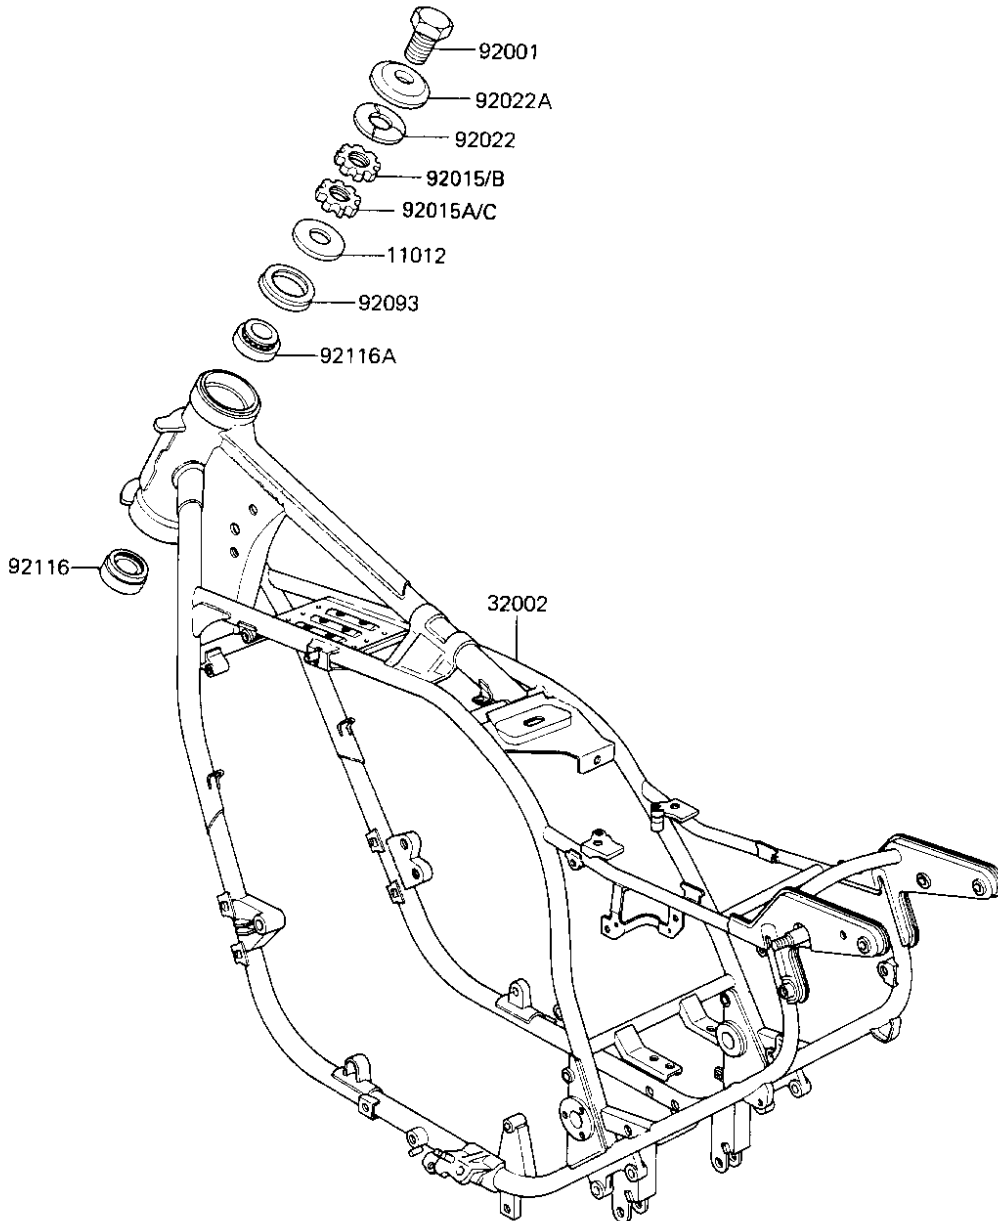

# 1986 Voyager PARTS DIAGRAM

FRAME

F2120-0227

**Re  
No**

1  
3  
9  
9  
9  
9  
9  
9  
9  
9  
9  
9

# 1986 Voyager PARTS LIST

## FRAME

ITEM NAME	PART NUMBER	QUANTITY
CAP,STEERING (Ref # 11012)	11012-1206	1
FRAME-COMP (Ref # 32002)	32002-1585	1
BOLT,STEERG STEM HEAD (Ref # 92001)	92007-031	1
NUT,28MM,T=6 (Ref # 92015B)	92015-1417	1
NUT,28MM,T=8.5 (Ref # 92015C)	92015-1418	1
WASHER,WAVE (Ref # 92022)	46100-003	1
WASHER,STEERG STM HD (Ref # 92022A)	92022-230	1
SEAL,STEERING (Ref # 92093)	92093-1070	1
BEARING,ROLLER,32006 (Ref # 92116)	92116-1008	1
BRG,ROLLER,HR320/28XJ (Ref # 92116A)	92116-1009	1