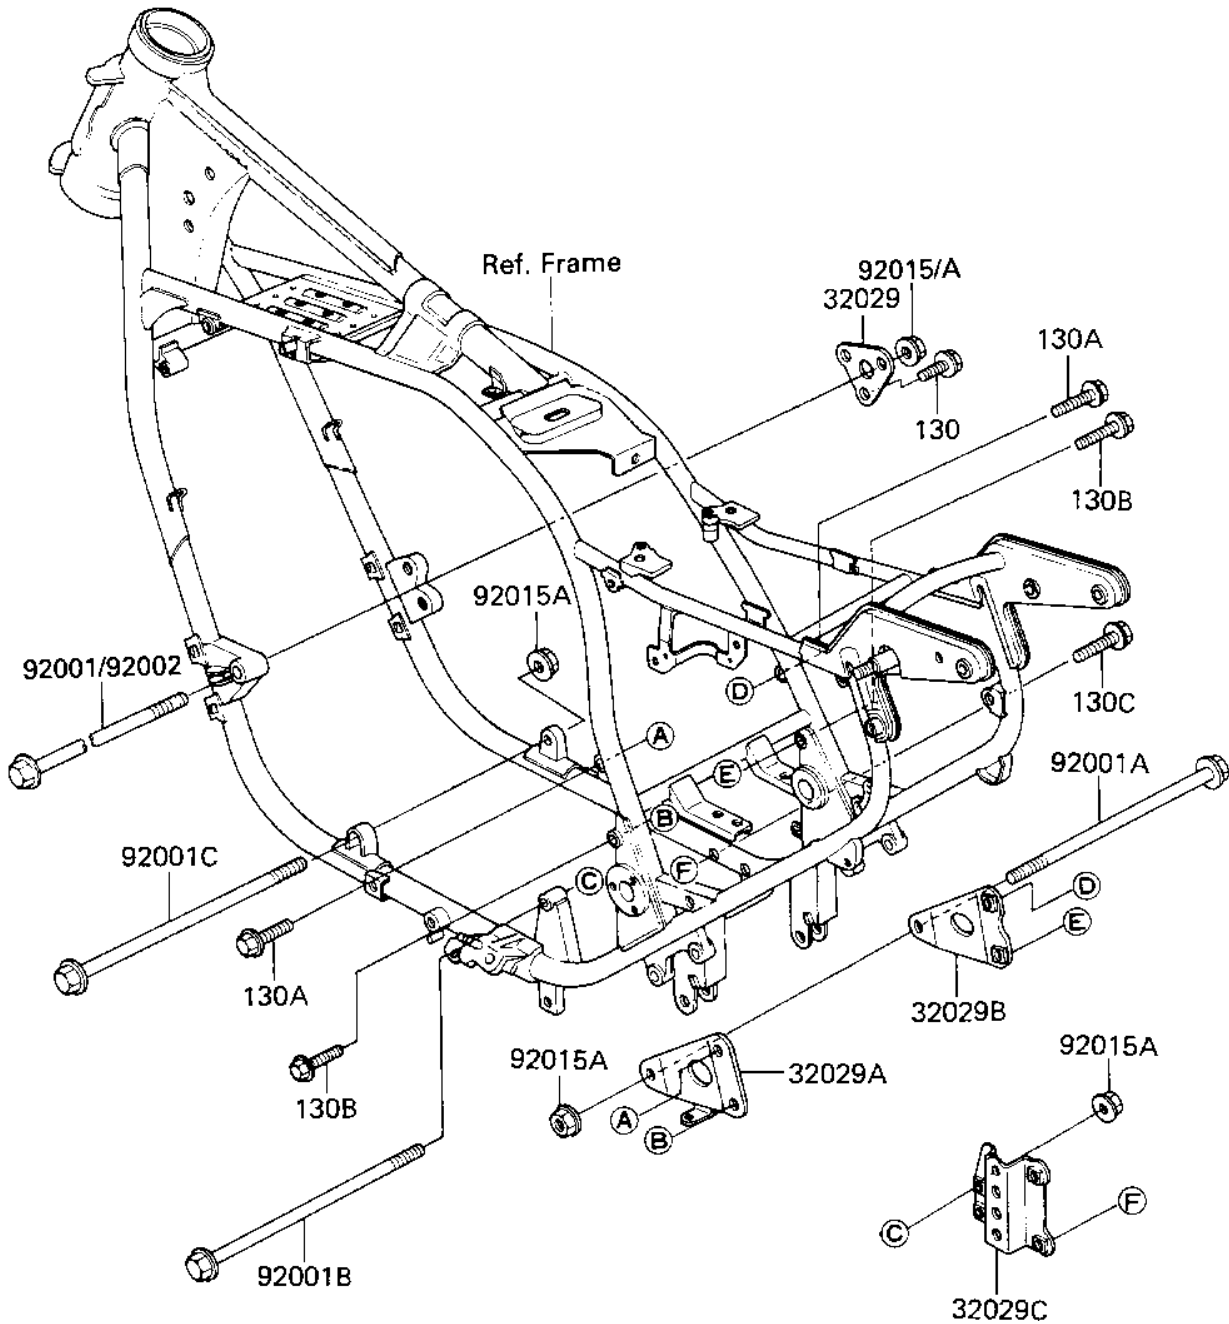

1986 Voyager PARTS DIAGRAM

FRAME FITTINGS

F2131-0165

1986 Voyager PARTS LIST

FRAME FITTINGS

| ITEM NAME | PART NUMBER | QUANTITY |
|--------------------------------------|-------------|----------|
| BRACKET,ENGINE,FRONT (Ref # 32029) | 32029-1061 | 1 |
| BRACKET-ENGINE,RR,UPP (Ref # 32029A) | 32029-1260 | 1 |
| BRACKET-ENGINE,RR,UPP (Ref # 32029B) | 32029-1261 | 1 |
| BRACKET-ENGINE,RR,LWR (Ref # 32029C) | 32029-1262 | 1 |
| BOLT,FLANGED,10X270 (Ref # 92001A) | 92001-1988 | 1 |
| BOLT,FLANGED,10X305 (Ref # 92001B) | 92001-1992 | 1 |
| BOLT,FLANGED,10X315 (Ref # 92001C) | 92001-1993 | 1 |
| BOLT,FLANGED,10X380 (Ref # 92002) | 92002-1406 | 1 |
| NUT,FLANGED,10MM,BLAC (Ref # 92015A) | 92015-1180 | 4 |
| BOLT-FLANGED,8X20 (Ref # 130) | 130J0820 | 2 |
| BOLT-FLANGED,8X35,BLA (Ref # 130A) | 130J0835 | 2 |
| BOLT-FLANGED,8X40 (Ref # 130B) | 130J0840 | 2 |
| BOLT-FLANGED,8X55 (Ref # 130C) | 130J0855 | 2 |