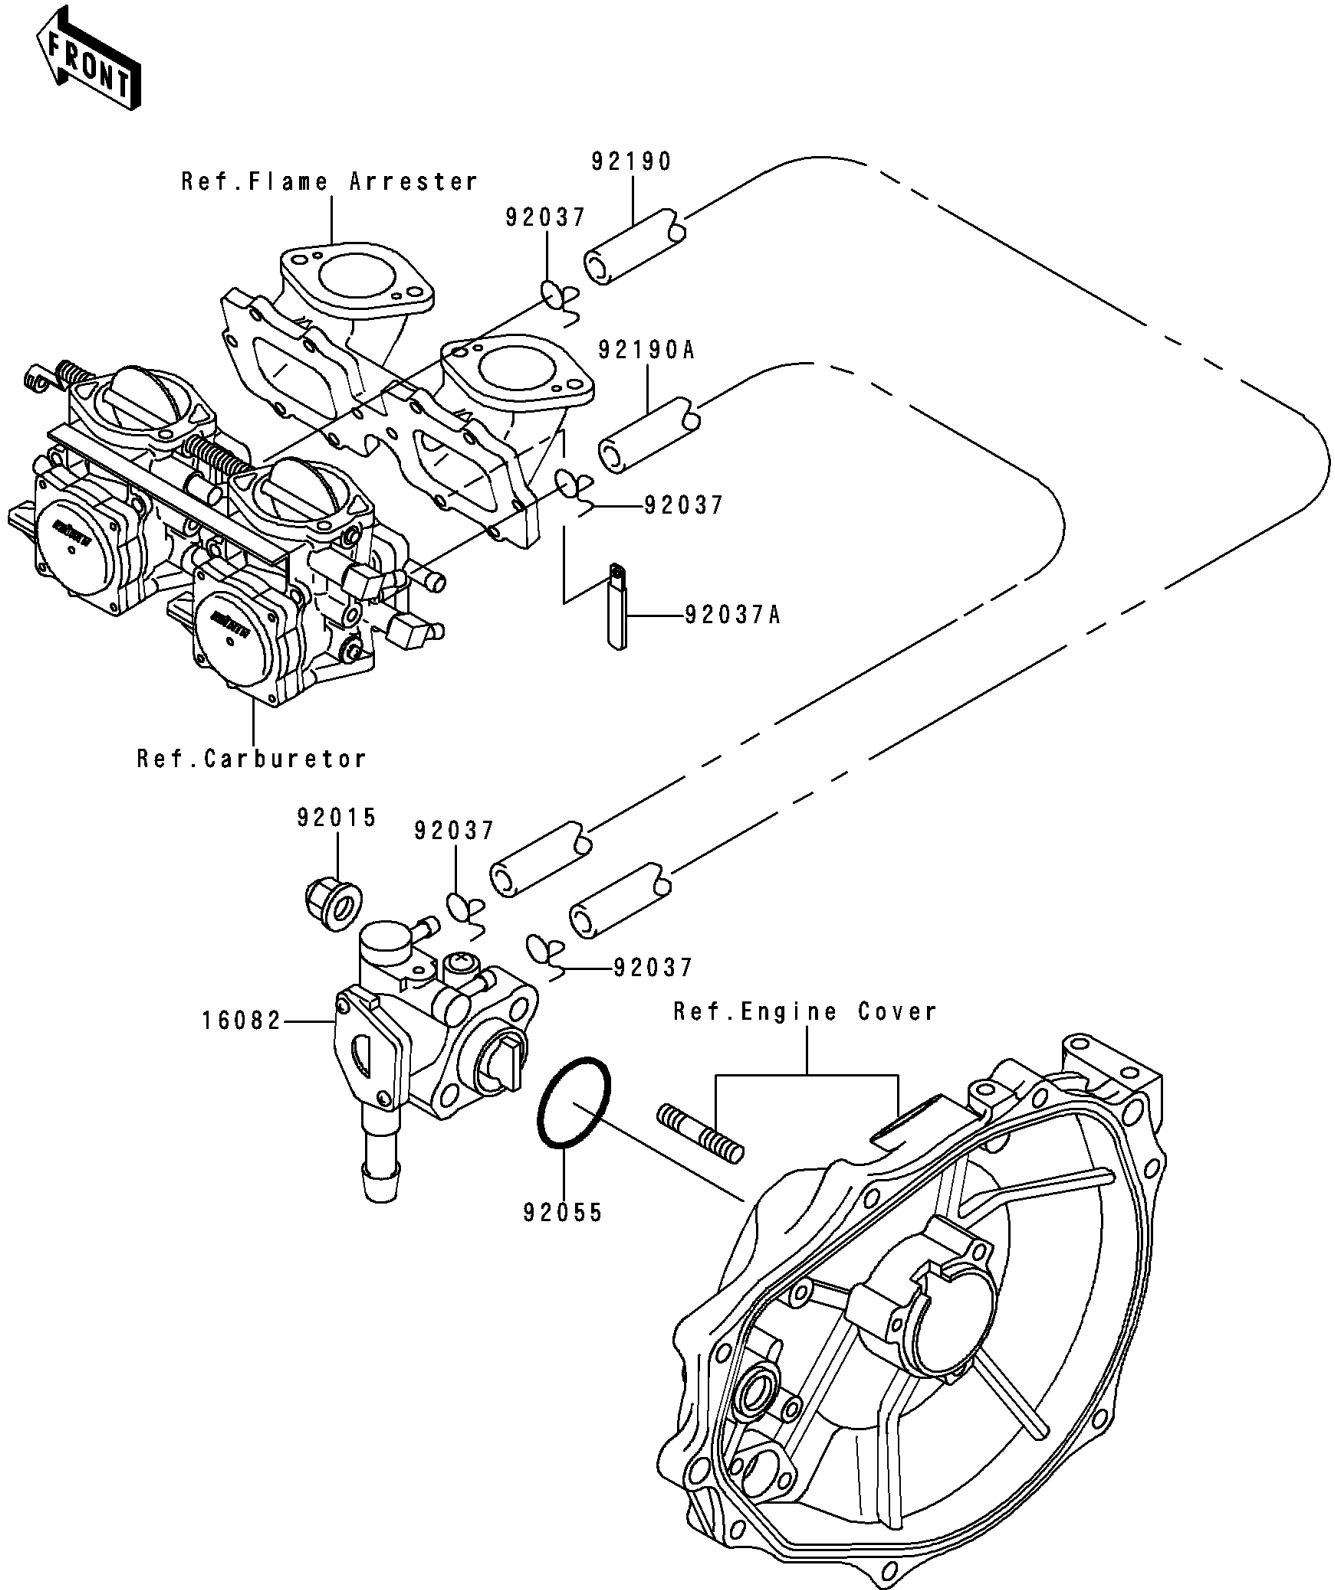

1998 Xi Sport PARTS DIAGRAM

Oil Pump

E1710

1998 Xi Sport PARTS LIST

Oil Pump

ITEM NAME	PART NUMBER	QUANTITY
PUMP-ASSY-OIL (Ref # 16082)	16082-3713	1
NUT,CAP,6MM (Ref # 92015)	92015-1385	2
CLAMP (Ref # 92037)	92037-3722	4
CLAMP,L=100 (Ref # 92037A)	92037-3736	2
RING-O,19.5X1.5 (Ref # 92055)	92055-055	1
TUBE,3X6X420 (Ref # 92190)	92190-3945	1
TUBE,RR,CARBURETOR (Ref # 92190A)	92190-3967	1