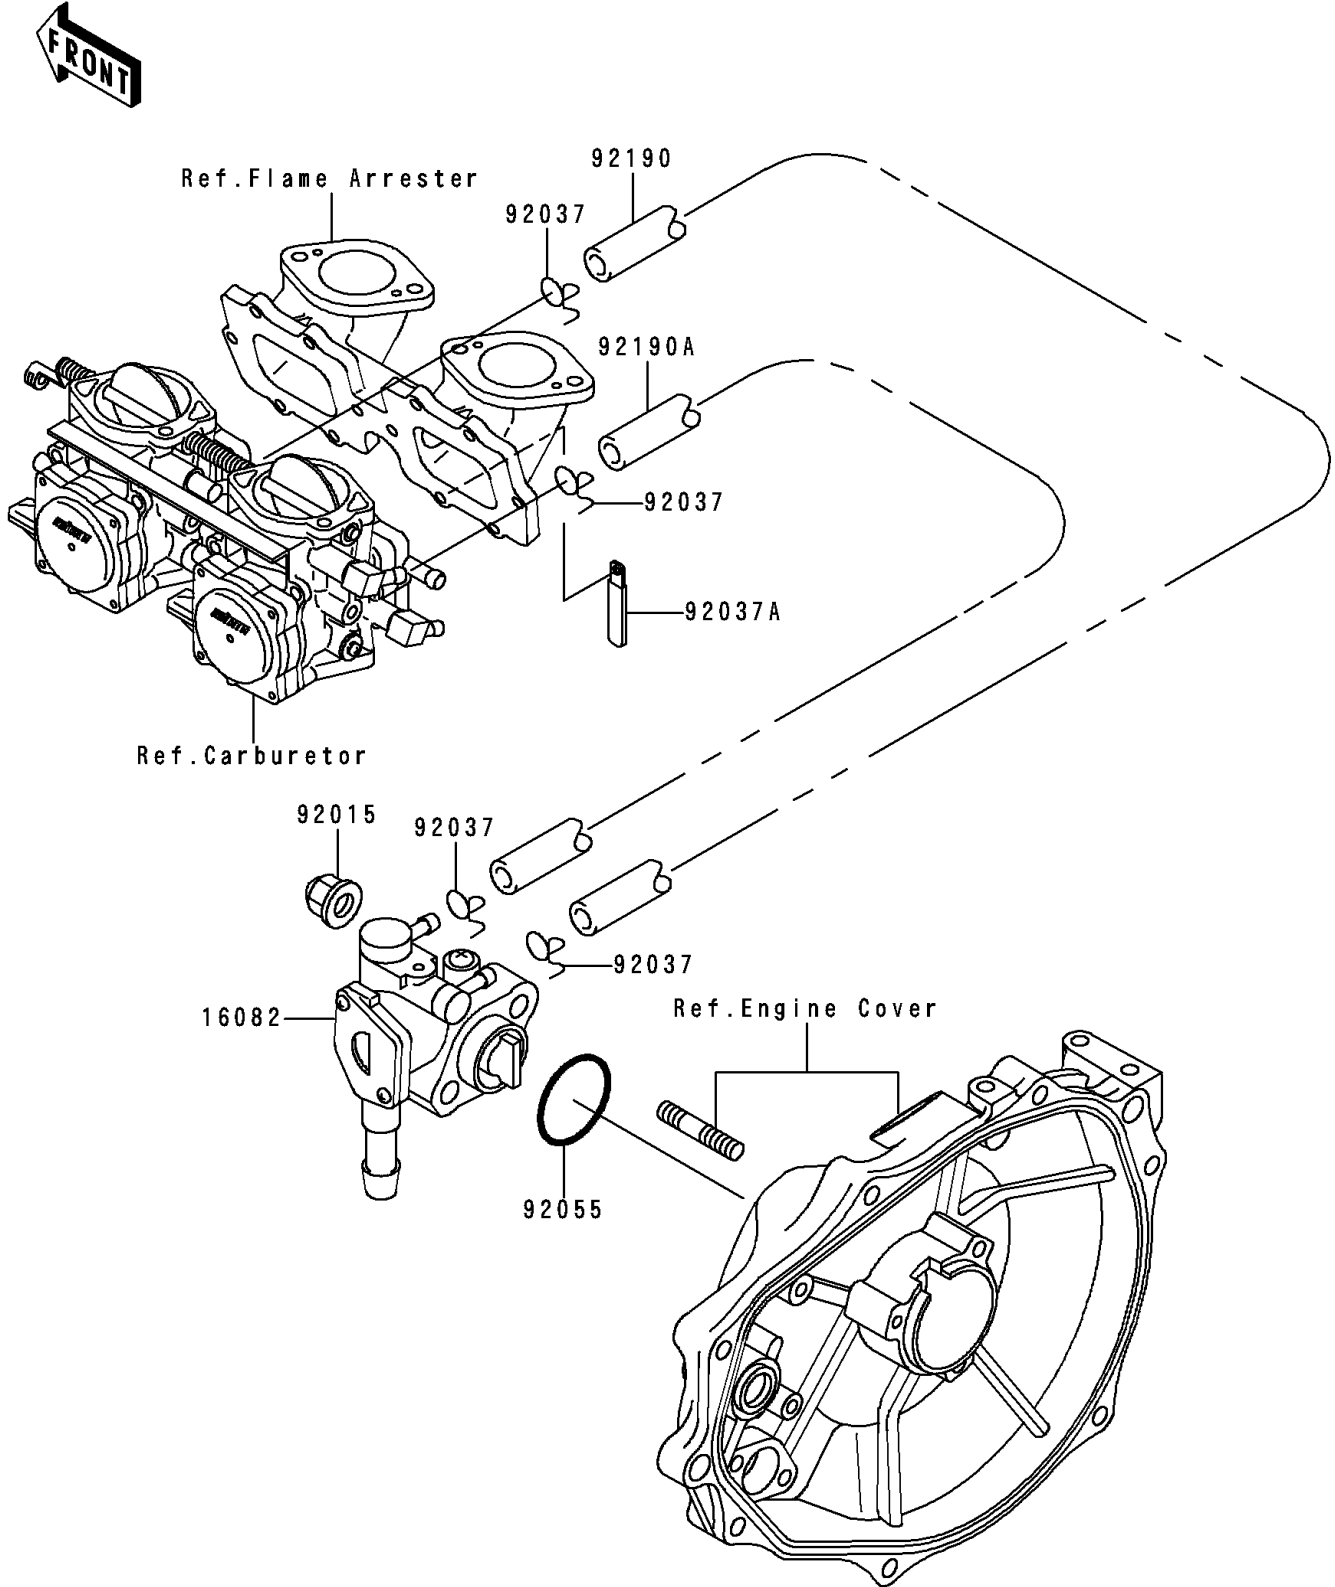

# 1999 Xi Sport PARTS DIAGRAM

Oil Pump

E1710

# 1999 Xi Sport PARTS LIST

## Oil Pump

ITEM NAME	PART NUMBER	QUANTITY
PUMP-ASSY-OIL (Ref # 16082)	16082-3713	1
NUT,CAP,6MM (Ref # 92015)	92015-1385	2
CLAMP (Ref # 92037)	92037-3722	4
CLAMP,L=100 (Ref # 92037A)	92037-3736	2
RING-O,19.5X1.5 (Ref # 92055)	92055-055	1
TUBE,3X6X420 (Ref # 92190)	92190-3945	1
TUBE,RR,CARBURETOR (Ref # 92190A)	92190-3967	1