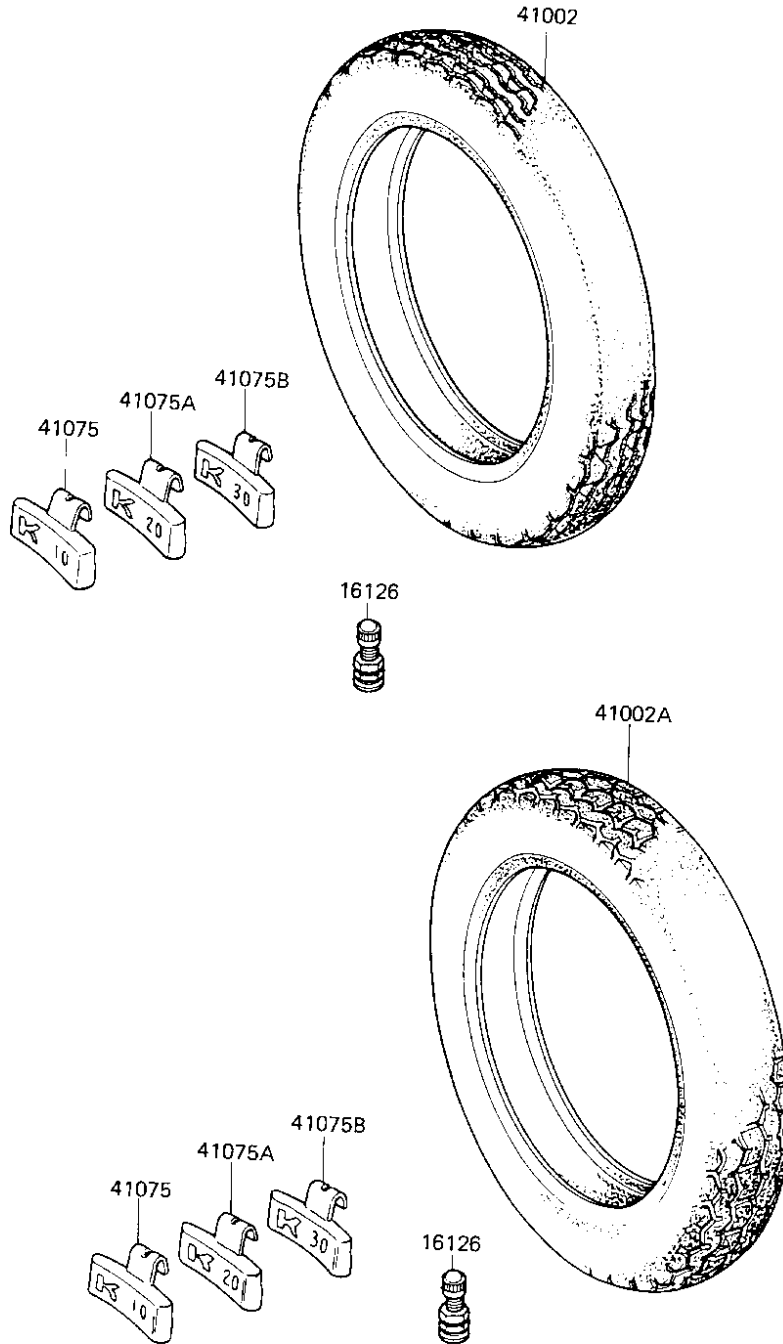

1986 Voyager PARTS DIAGRAM

TIRES

F2210-0066

Re
No

1
4
4
4
4
4

1986 Voyager PARTS LIST

TIRES

ITEM NAME	PART NUMBER	QUANTITY
UNAVAILABLE IN PRICE BOOK (Ref # 16126)	16226-1136	2
TIRE MR90-18 F11 F (Ref # 41002)	41002-1344	1
TIRE MU90-16 K427M R (Ref # 41002A)	41002-1345	1
BALANCER-WHEEL,10G (Ref # 41075)	41075-1011	AR
BALANCER-WHEEL,20G (Ref # 41075A)	41075-1012	AR
BALANCER-WHEEL,30G (Ref # 41075B)	41075-1013	AR