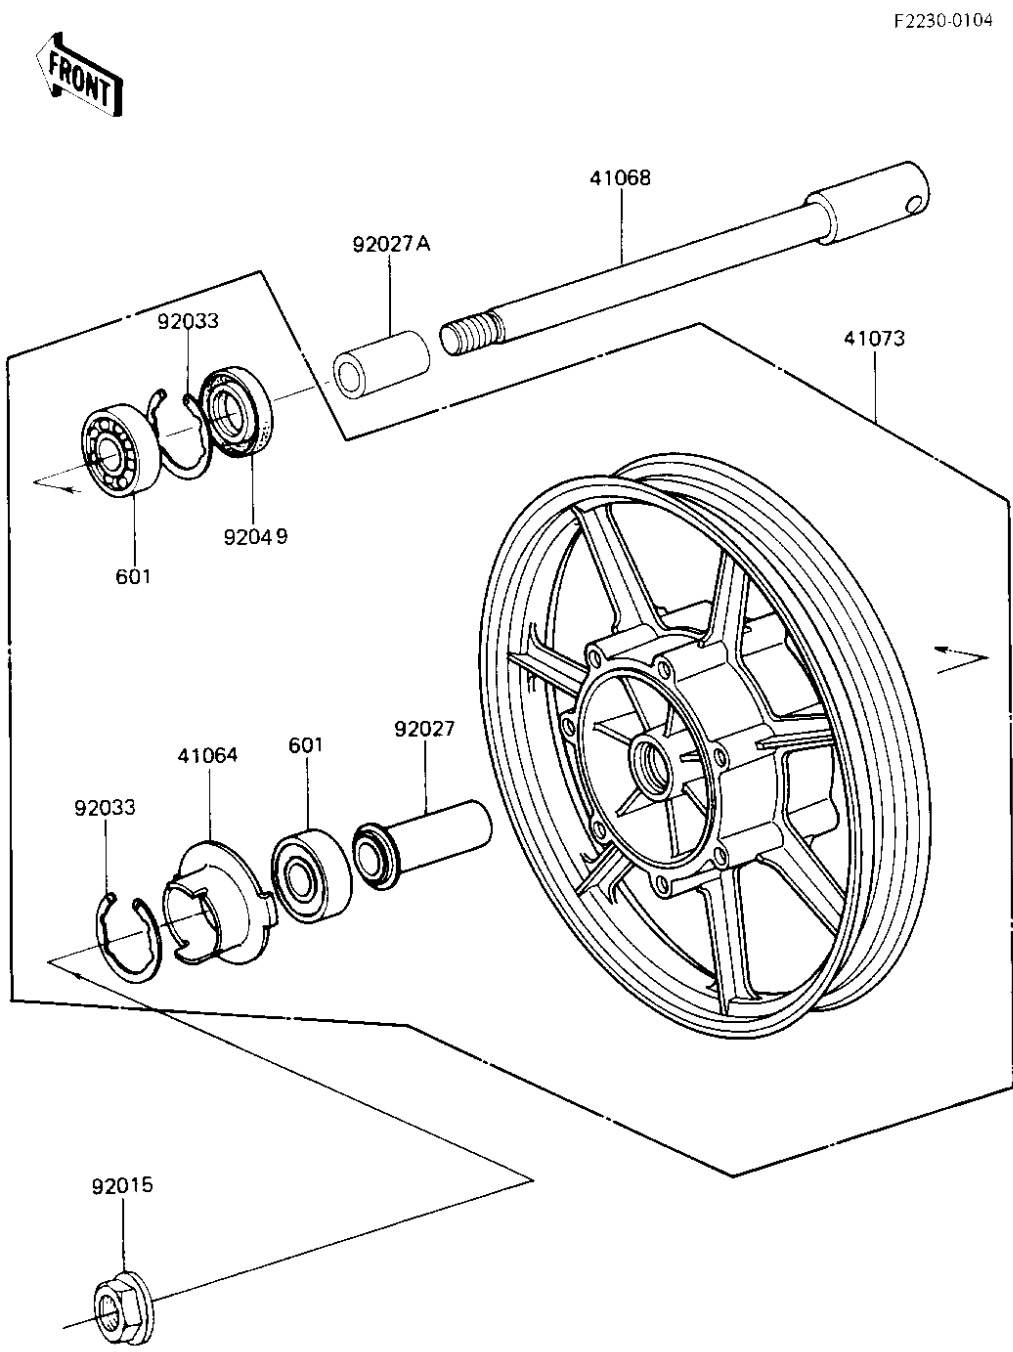

# 1984 Voyager PARTS DIAGRAM

## FRONT WHEEL/HUB

Re	Na
4	
4	
4	
9	
9	
9	
9	
9	
9	
9	

# 1984 Voyager PARTS LIST

## FRONT WHEEL/HUB

ITEM NAME	PART NUMBER	QUANTITY
RECEIVER-SPEEDOMETER (Ref # 41064)	41064-1052	1
AXLE,FR (Ref # 41068)	41068-1123	1
WHEEL-ASSY,FR,SOLID,N (Ref # 41073)	41073-1210-F6	1
NUT,16M/M (Ref # 92015)	92015-1041	1
COLLAR,FRONT AXLE,L=7 (Ref # 92027)	92027-1696	1
COLLAR,17X28X30 (Ref # 92027A)	92027-1697	1
CIRCLIP,47M/M (Ref # 92033)	92033-1042	2
OIL SEAL,AG1556EO (Ref # 92049)	92049-1056	1
BEARING-BALL (Ref # 601)	601B6303U	2