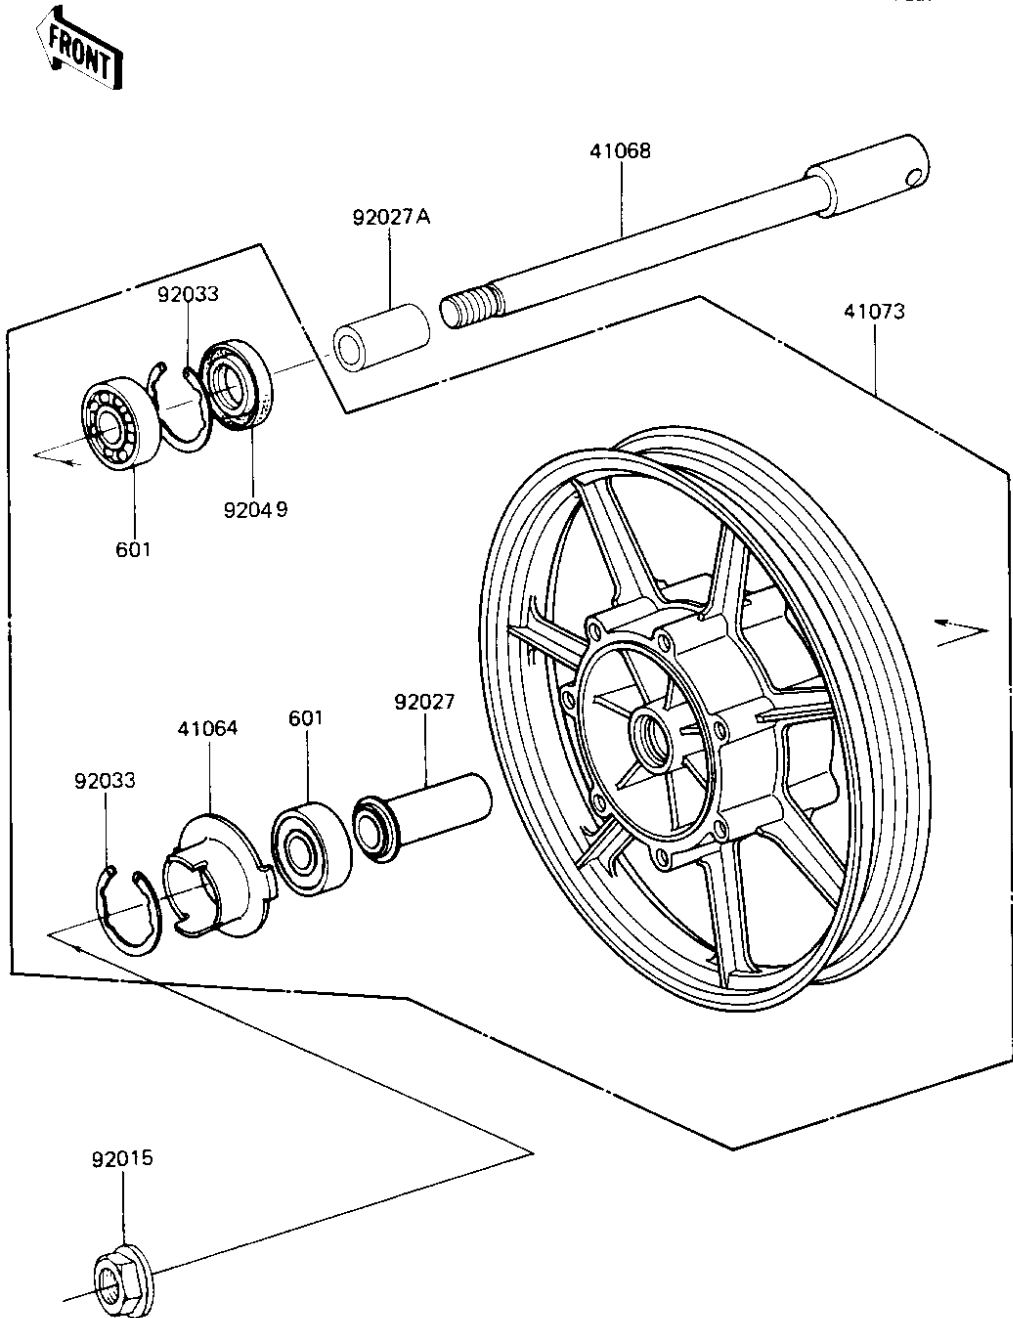

1986 Voyager PARTS DIAGRAM

FRONT WHEEL/HUB

F2230-0104

Re
No

4
4
4
9
9
9
9
9
9

1986 Voyager PARTS LIST

FRONT WHEEL/HUB

ITEM NAME	PART NUMBER	QUANTITY
RECEIVER-SPEEDOMETER (Ref # 41064)	41064-1052	1
AXLE,FR (Ref # 41068)	41068-1123	1
WHEEL-ASSY,FR,SOLID,N (Ref # 41073)	41073-1210-F6	1
NUT,16M/M (Ref # 92015)	92015-1041	1
COLLAR,FRONT AXLE,L=7 (Ref # 92027)	92027-1696	1
COLLAR,17X28X30 (Ref # 92027A)	92027-1697	1
CIRCLIP,47M/M (Ref # 92033)	92033-1042	2
OIL SEAL,AG1556EO (Ref # 92049)	92049-1056	1
BEARING-BALL (Ref # 601)	601B6303U	2