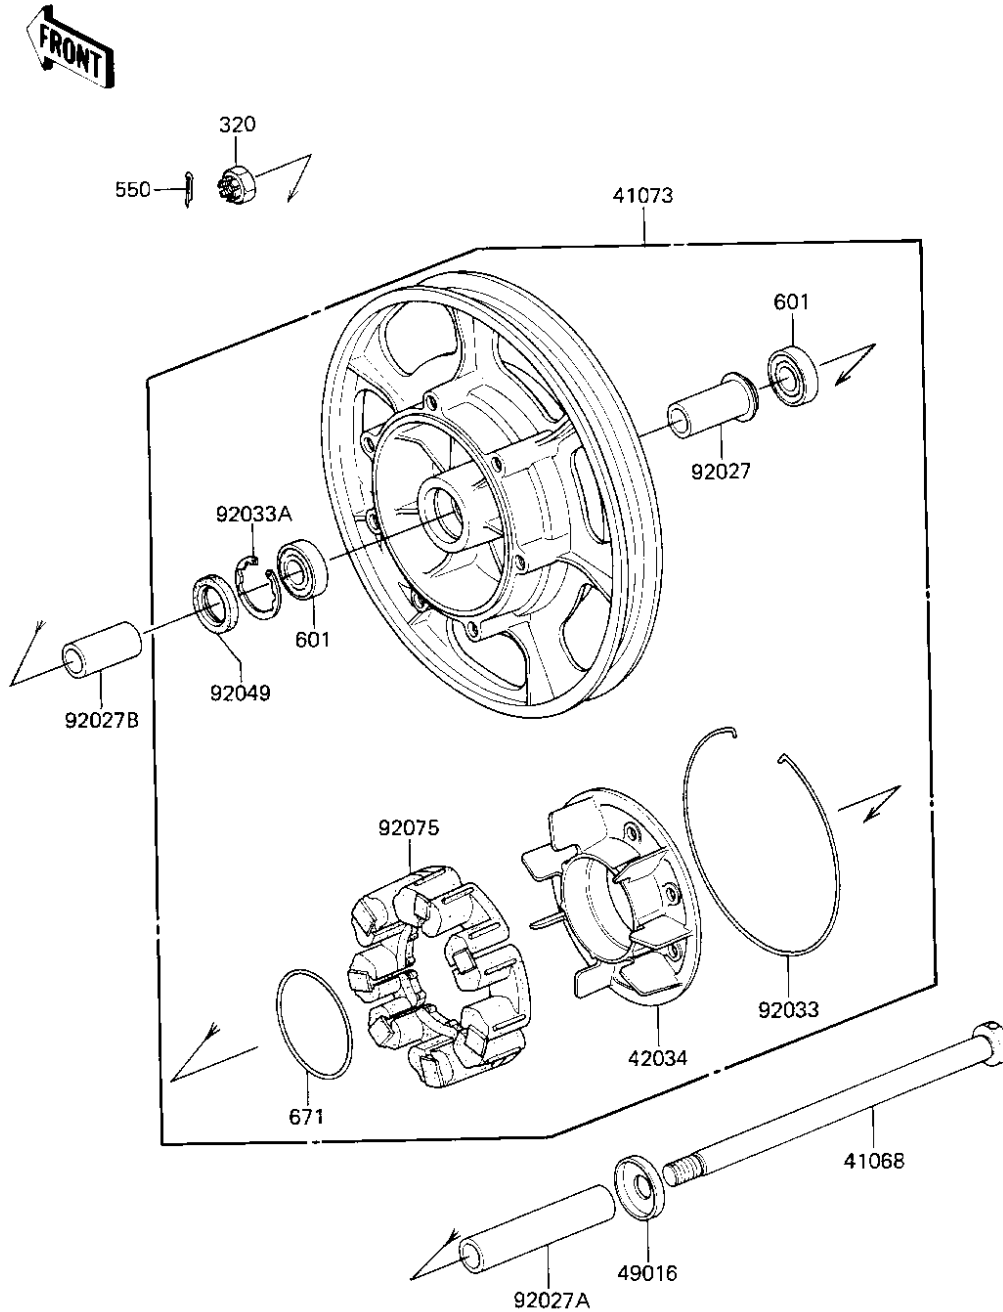

1983 Voyager PARTS DIAGRAM

REAR WHEEL/HUB

F2240-0147

**Re
No**

- 41
- 41
- 42
- 45
- 92
- 92
- 92
- 92
- 92
- 92
- 92

1983 Voyager PARTS LIST

REAR WHEEL/HUB

| ITEM NAME | PART NUMBER | QUANTITY |
|-------------------------------------|---------------|----------|
| AXLE,RR,20X316 (Ref # 41068) | 41068-1124 | 1 |
| WHEEL-ASSY,RR,SOLID,N (Ref # 41073) | 41073-1211-F6 | 1 |
| COUPLING,REAR HUB (Ref # 42034) | 42034-1011 | 1 |
| COVER (Ref # 49016) | 49016-1019 | 1 |
| COLLAR,REAR HUB,L=74 (Ref # 92027) | 92027-1552 | 1 |
| COLLAR,20.2X28X89 (Ref # 92027A) | 92027-1553 | 1 |
| COLLAR,20X28X42 (Ref # 92027B) | 92027-1554 | 1 |
| RING,SNAP (Ref # 92033) | 92033-1019 | 1 |
| RING,SNAP,56.2M/M (Ref # 92033A) | 92033-1043 | 1 |
| SEAL-OIL (Ref # 92049) | 92049-1061 | 1 |
| DAMPER,REAR HUB,SHOCK (Ref # 92075) | 92075-1121 | 1 |
| NUT-CASTLE (Ref # 320) | 320B1800 | 1 |
| PIN-COTTER,4.0X35 (Ref # 550) | 550D4035 | 1 |
| BEARING,BALL,#6304ZZ (Ref # 601) | 601B6304ZZ | 2 |
| "0" RING,80MM (Ref # 671) | 671B2580 | 1 |