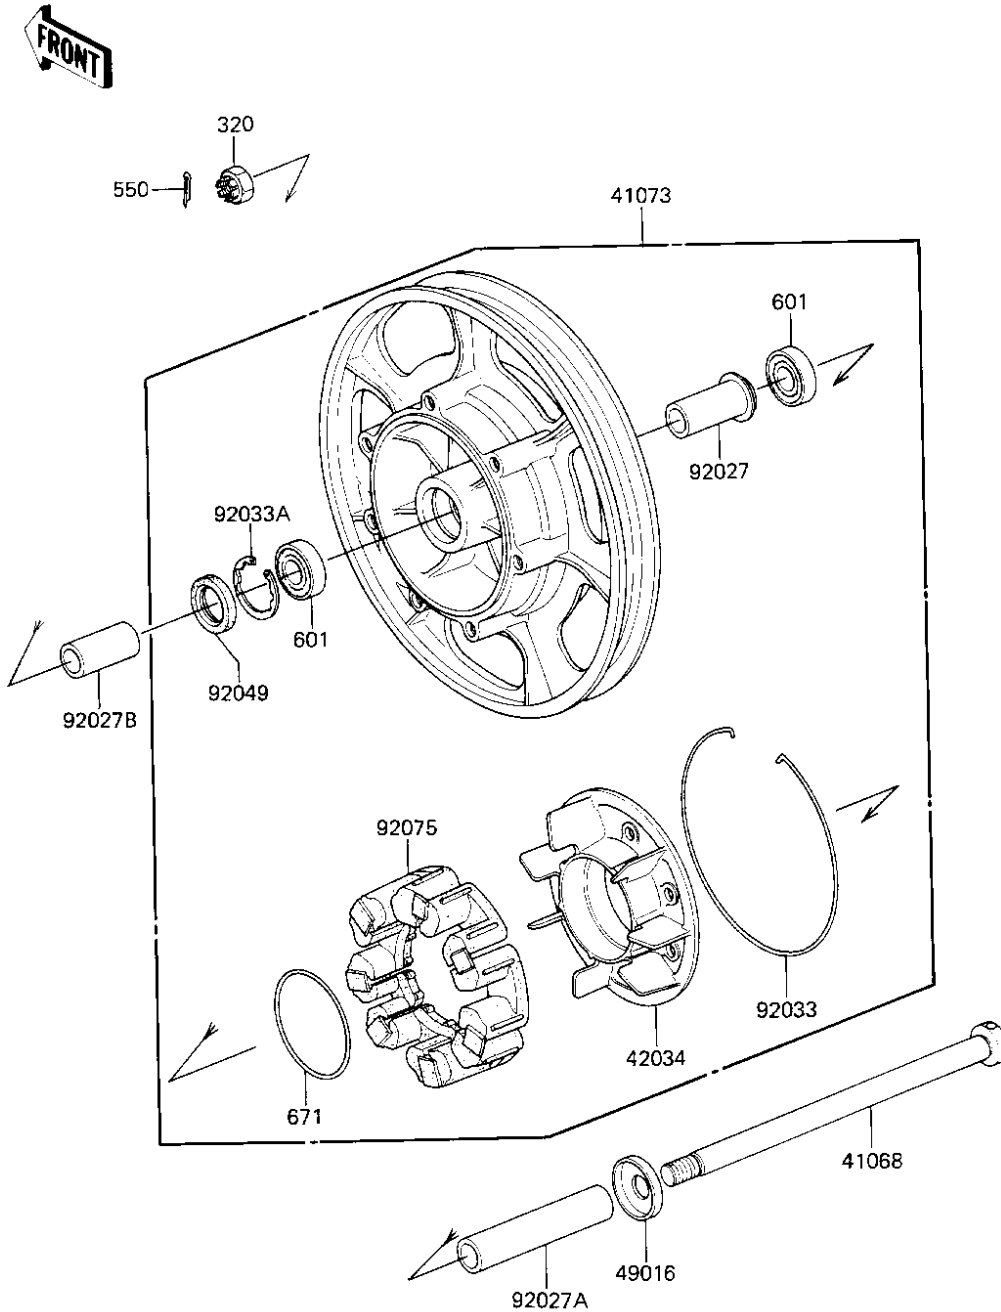

1983 Voyager PARTS DIAGRAM

REAR WHEEL/HUB

F2240-0147

**Re
No**

- 41
- 41
- 42
- 45
- 92
- 92
- 92
- 92
- 92
- 92
- 92

1983 Voyager PARTS LIST

REAR WHEEL/HUB

ITEM NAME	PART NUMBER	QUANTITY
AXLE,RR,20X316 (Ref # 41068)	41068-1124	1
WHEEL-ASSY,RR,SOLID,N (Ref # 41073)	41073-1211-F6	1
COUPLING,REAR HUB (Ref # 42034)	42034-1011	1
COVER (Ref # 49016)	49016-1019	1
COLLAR,REAR HUB,L=74 (Ref # 92027)	92027-1552	1
COLLAR,20.2X28X89 (Ref # 92027A)	92027-1553	1
COLLAR,20X28X42 (Ref # 92027B)	92027-1554	1
RING,SNAP (Ref # 92033)	92033-1019	1
RING,SNAP,56.2M/M (Ref # 92033A)	92033-1043	1
SEAL-OIL (Ref # 92049)	92049-1061	1
DAMPER,REAR HUB,SHOCK (Ref # 92075)	92075-1121	1
NUT-CASTLE (Ref # 320)	320B1800	1
PIN-COTTER,4.0X35 (Ref # 550)	550D4035	1
BEARING,BALL,#6304ZZ (Ref # 601)	601B6304ZZ	2
"O" RING,80MM (Ref # 671)	671B2580	1