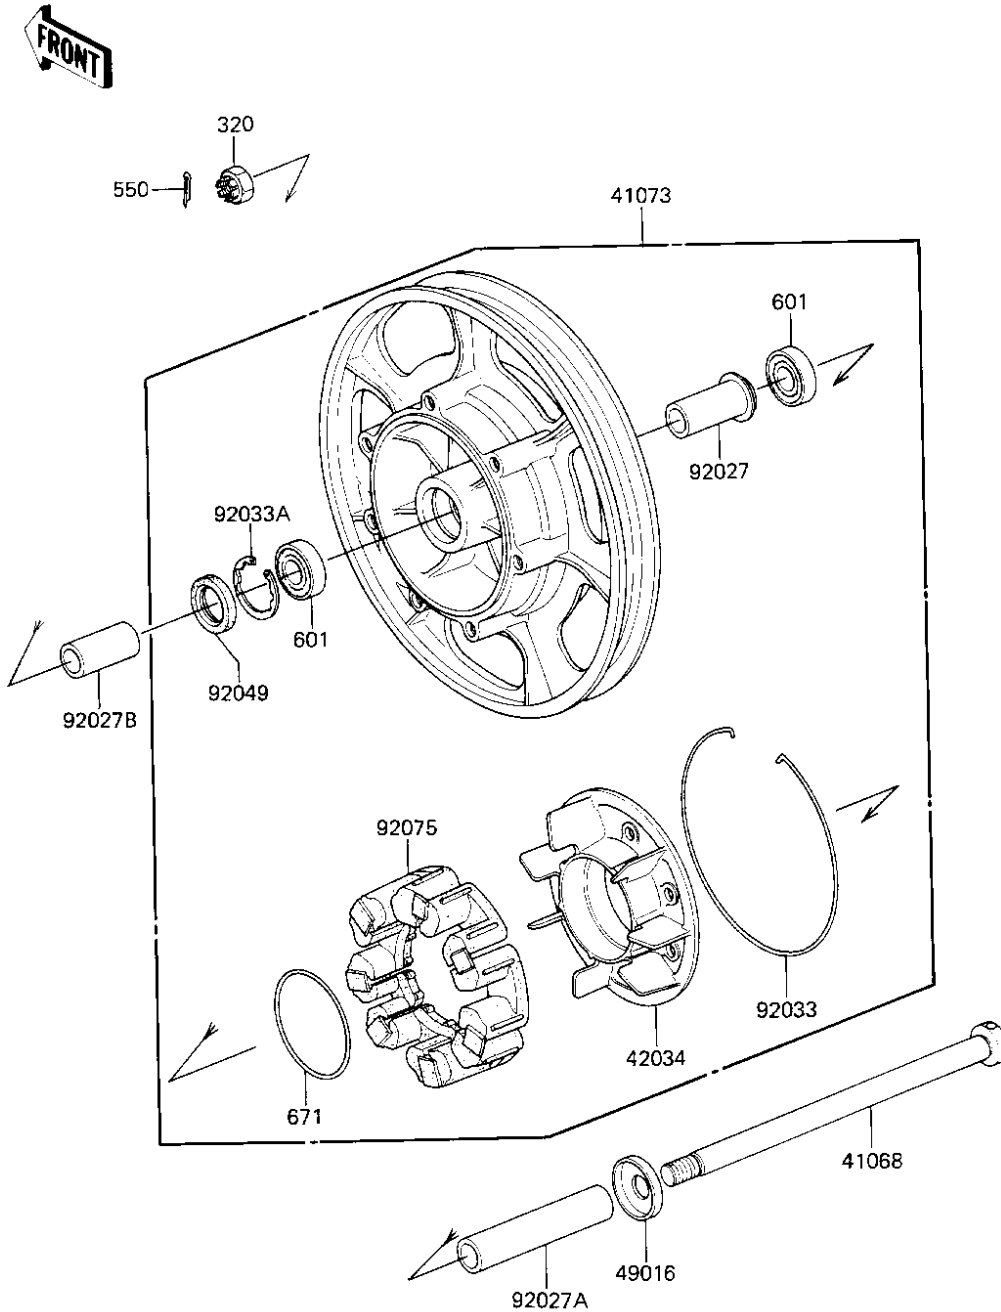

1986 Voyager PARTS DIAGRAM

REAR WHEEL/HUB

F2240-0147

**Re
No**

- 41
- 41
- 42
- 45
- 92
- 92
- 92
- 92
- 92
- 92
- 92

1986 Voyager PARTS LIST

REAR WHEEL/HUB

ITEM NAME	PART NUMBER	QUANTITY
AXLE,RR,20X316 (Ref # 41068)	41068-1124	1
WHEEL-ASSY,RR,SOLID,N (Ref # 41073)	41073-1211-F6	1
COUPLING,REAR HUB (Ref # 42034)	42034-1011	1
COVER (Ref # 49016)	49016-1019	1
COLLAR,REAR HUB,L=74 (Ref # 92027)	92027-1552	1
COLLAR,20.2X28X89 (Ref # 92027A)	92027-1553	1
COLLAR,20X28X42 (Ref # 92027B)	92027-1554	1
RING,SNAP (Ref # 92033)	92033-1019	1
RING,SNAP,56.2M/M (Ref # 92033A)	92033-1043	1
SEAL-OIL (Ref # 92049)	92049-1061	1
DAMPER,REAR HUB,SHOCK (Ref # 92075)	92075-1121	1
NUT-CASTLE (Ref # 320)	320B1800	1
PIN-COTTER,4.0X35 (Ref # 550)	550D4035	1
BEARING,BALL,#6304ZZ (Ref # 601)	601B6304ZZ	2
"0" RING,80MM (Ref # 671)	671B2580	1