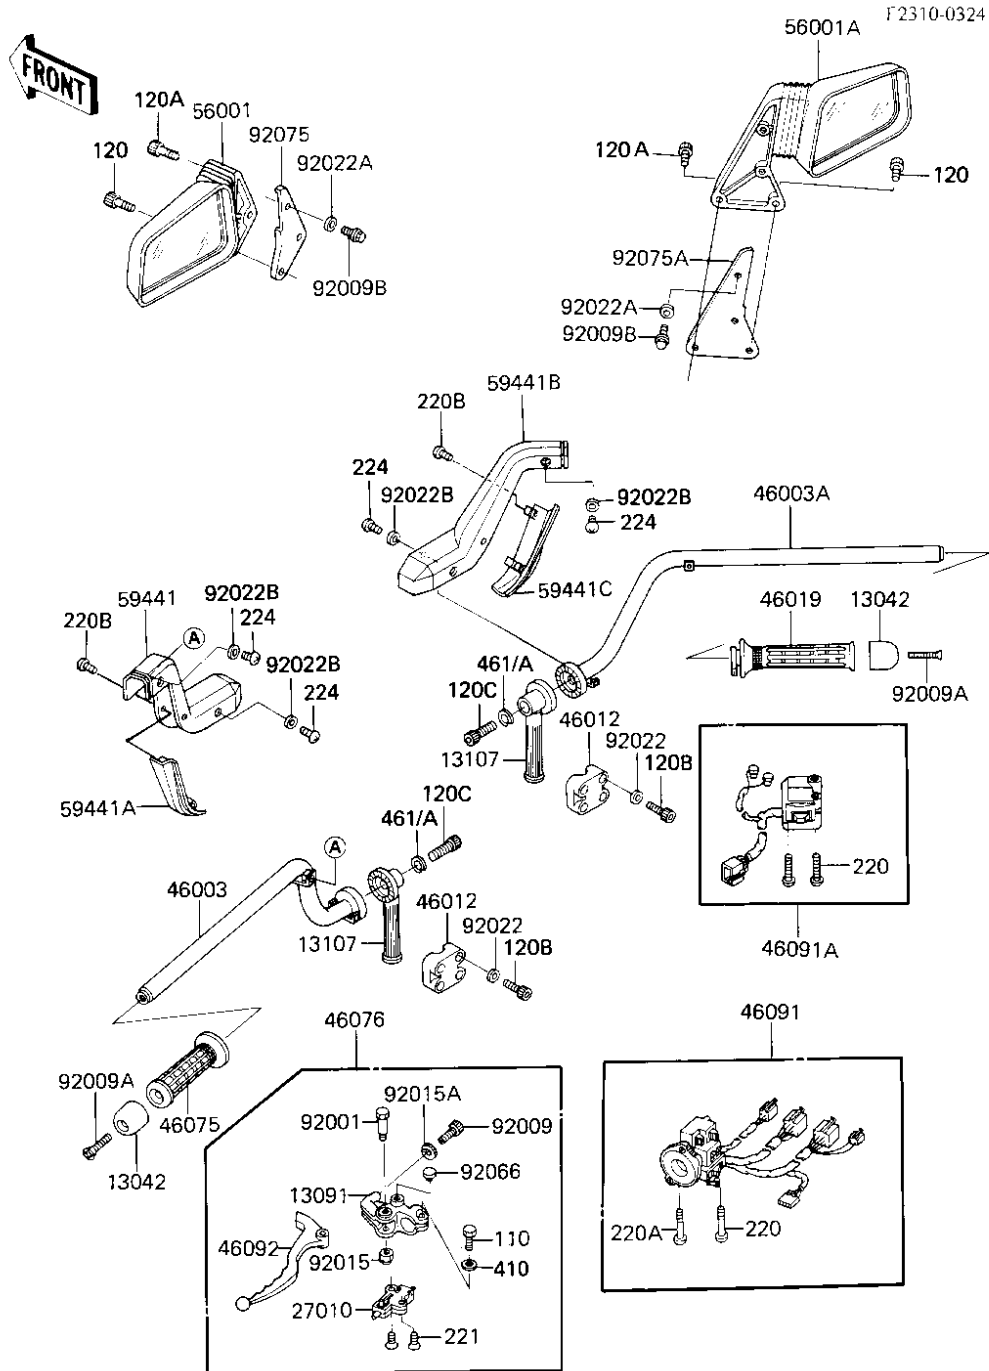

1983 Voyager PARTS DIAGRAM

HANDLEBAR

Re	Na
1.	
1.	
1.	
2.	
4.	
4.	
4.	
4.	
4.	
4.	
4.	
4.	
4.	
4.	
4.	
5.	
5.	
5.	
5.	
5.	
9.	
9.	
9.	
9.	
9.	
9.	
9.	
9.	
9.	
9.	
9.