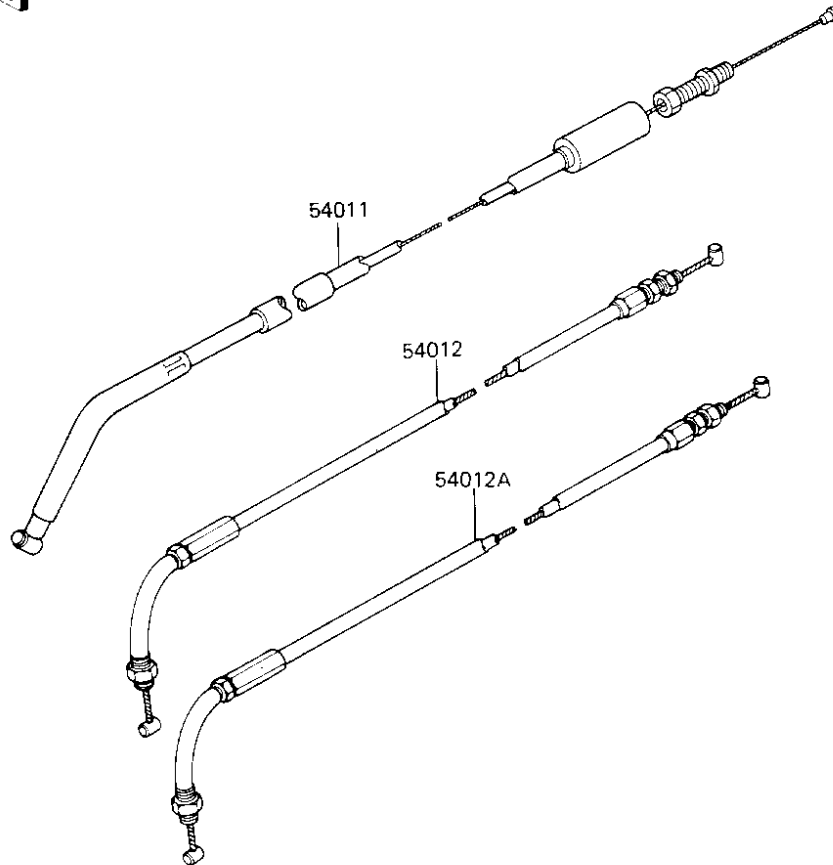

1983 Voyager PARTS DIAGRAM

CABLES

F2540-0194

13070

92037

92037A

92037A

**Re
No**

13
54
54
54
92
92

1983 Voyager PARTS LIST

CABLES

ITEM NAME	PART NUMBER	QUANTITY
GUIDE,CLUTCH CABLE (Ref # 13070)	13070-1013	1
CABLE-CLUTCH (Ref # 54011)	54011-1168	1
CABLE-THROTTLE (Ref # 54012)	54012-1208	1
CABLE-THROTTLE (Ref # 54012A)	54012-1209	1
CLAMP-CABLE (Ref # 92037)	92037-069	1
CLAMP,CABLE (Ref # 92037A)	92037-093	2