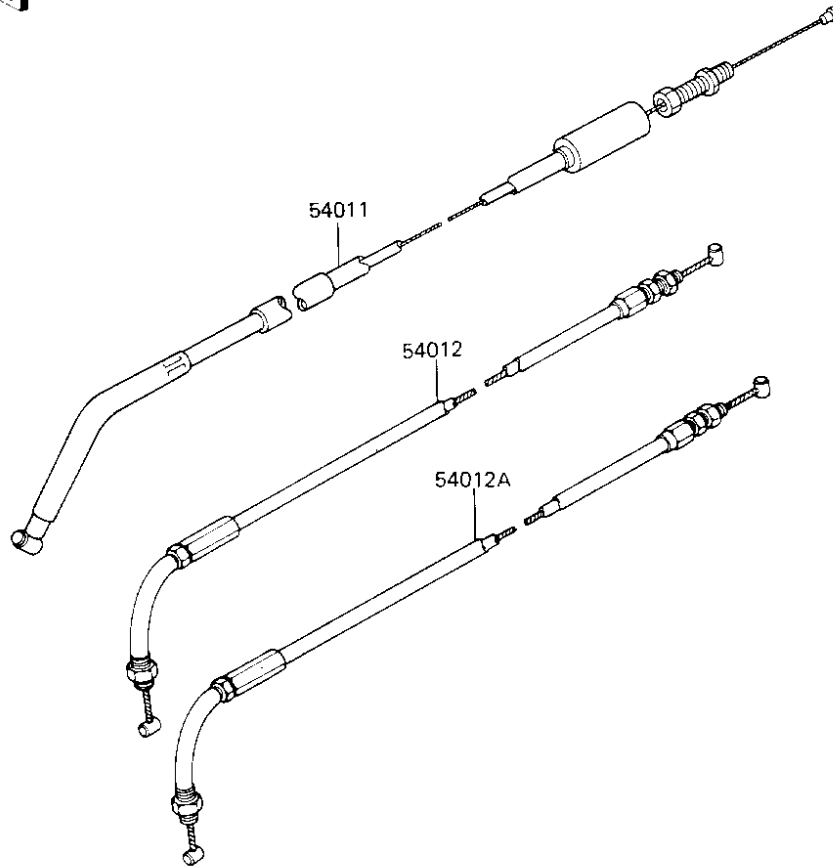

1984 Voyager PARTS DIAGRAM

CABLES

F2540-0194

13070

92037

92037A

92037A

**Re
No**

13
54
54
54
92
92

1984 Voyager PARTS LIST

CABLES

ITEM NAME	PART NUMBER	QUANTITY
GUIDE,CLUTCH CABLE (Ref # 13070)	13070-1013	1
CABLE-CLUTCH (Ref # 54011)	54011-1168	1
CABLE-THROTTLE (Ref # 54012)	54012-1208	1
CABLE-THROTTLE (Ref # 54012A)	54012-1209	1
CLAMP-CABLE (Ref # 92037)	92037-069	1
CLAMP,CABLE (Ref # 92037A)	92037-093	2