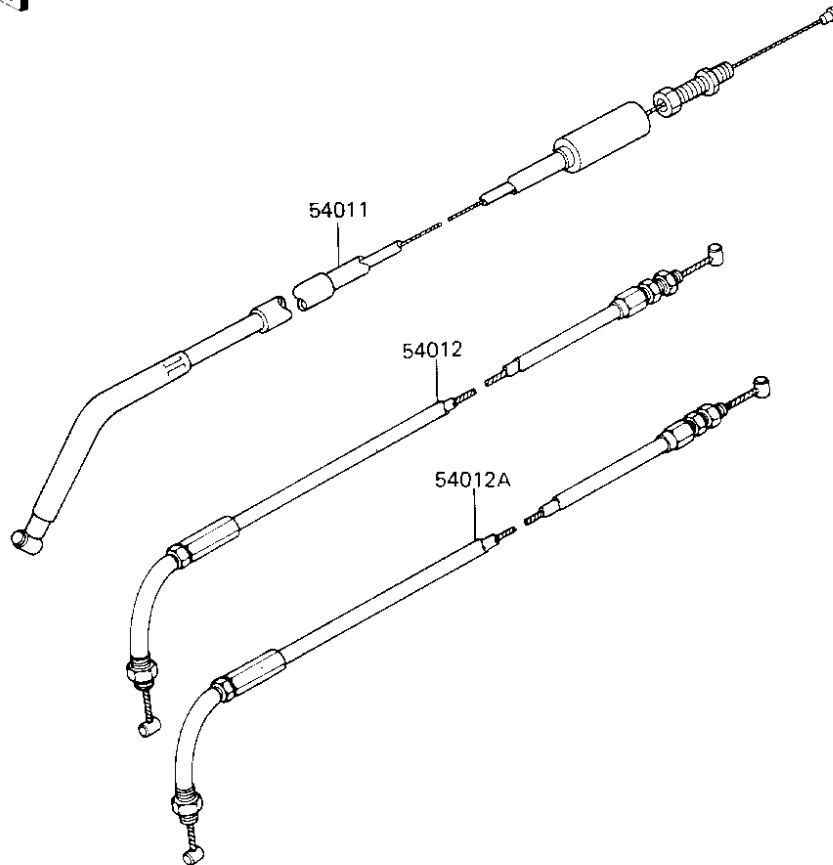

1986 Voyager PARTS DIAGRAM

CABLES

F2540-0194

13070

92037

92037A

92037A

**Re
No**

13
54
54
54
92
92

1986 Voyager PARTS LIST

CABLES

ITEM NAME	PART NUMBER	QUANTITY
GUIDE,CLUTCH CABLE (Ref # 13070)	13070-1013	1
CABLE-CLUTCH (Ref # 54011)	54011-1168	1
CABLE-THROTTLE (Ref # 54012)	54012-1208	1
CABLE-THROTTLE (Ref # 54012A)	54012-1209	1
CLAMP-CABLE (Ref # 92037)	92037-069	1
CLAMP,CABLE (Ref # 92037A)	92037-093	2