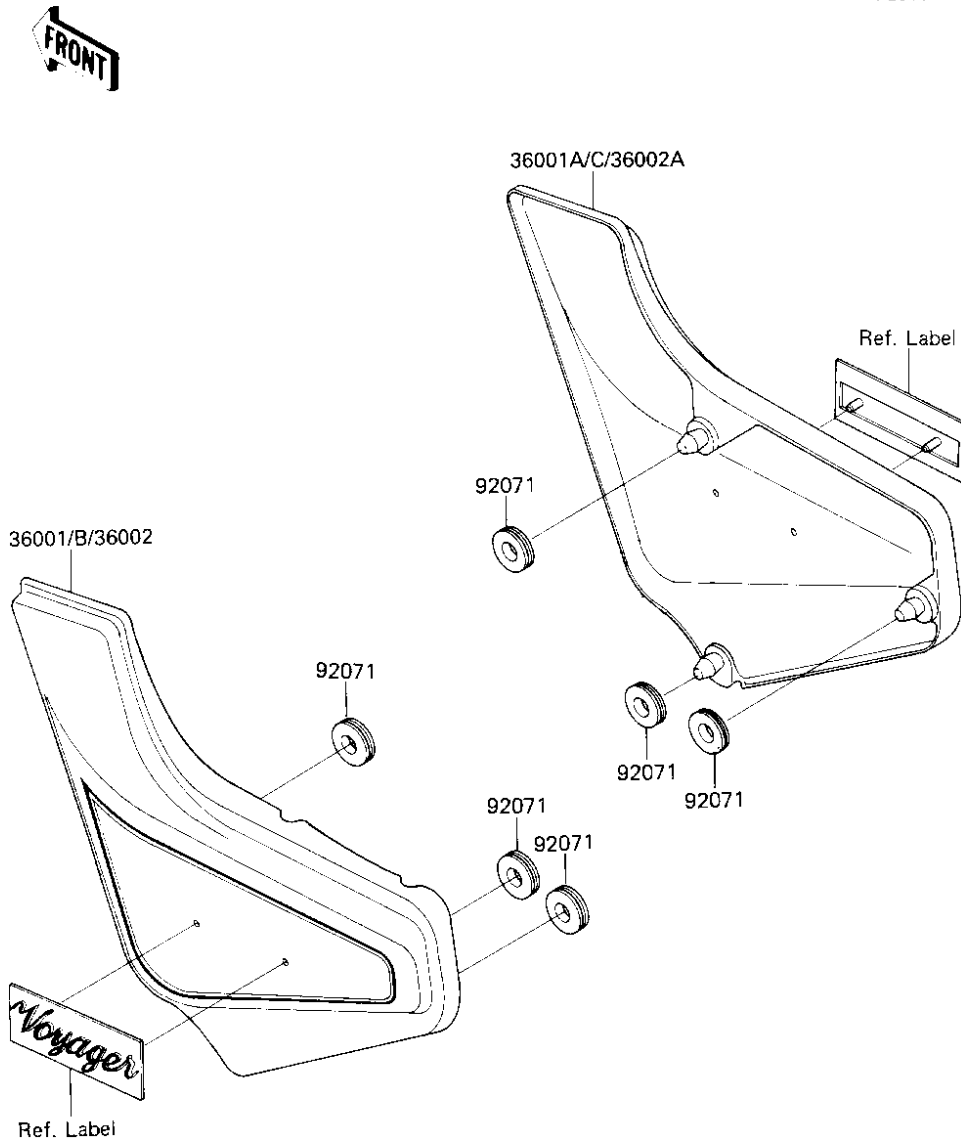

1984 Voyager PARTS DIAGRAM

SIDE COVERS

F2610-0226

Re
Nc

36
36
36
36
36
36
92

1984 Voyager PARTS LIST

SIDE COVERS

ITEM NAME	PART NUMBER	QUANTITY
COVER-SIDE,LH,EBONY (Ref # 36001)	36001-5438-H8	1
COVER-SIDE,RH,EBONY (Ref # 36001A)	36001-5439-H8	1
GROMMET (Ref # 92071)	92071-056	6