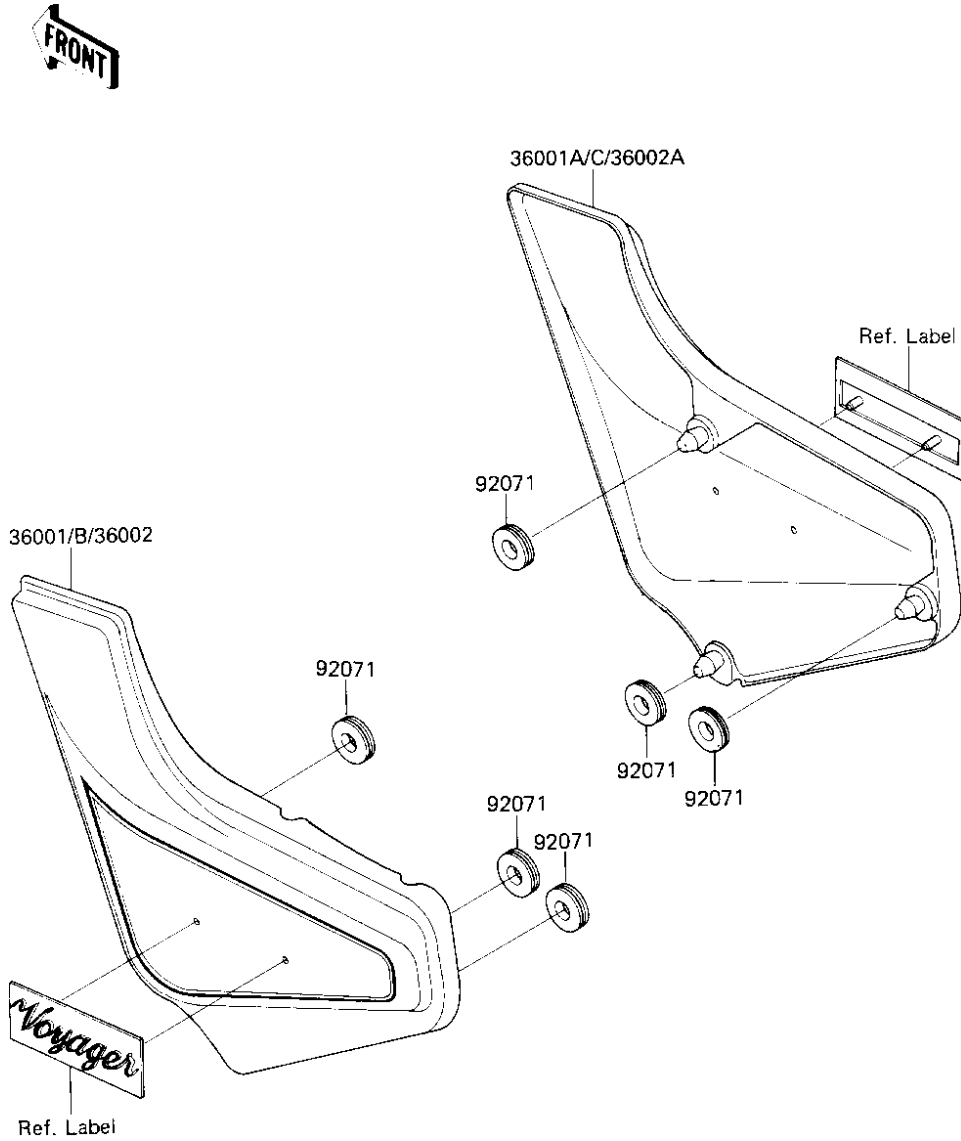

# 1986 Voyager PARTS DIAGRAM

## SIDE COVERS

F2610-0226

Re  
Nc

- |    |
|----|
| 36 |
| 36 |
| 36 |
| 36 |
| 36 |
| 36 |
| 92 |

# 1986 Voyager PARTS LIST

## SIDE COVERS

ITEM NAME	PART NUMBER	QUANTITY
COVER-SIDE (Ref # 36002)	36002-5153-P5	1
COVER-SIDE (Ref # 36002A)	36002-5154-P5	1
GROMMET (Ref # 92071)	92071-056	6