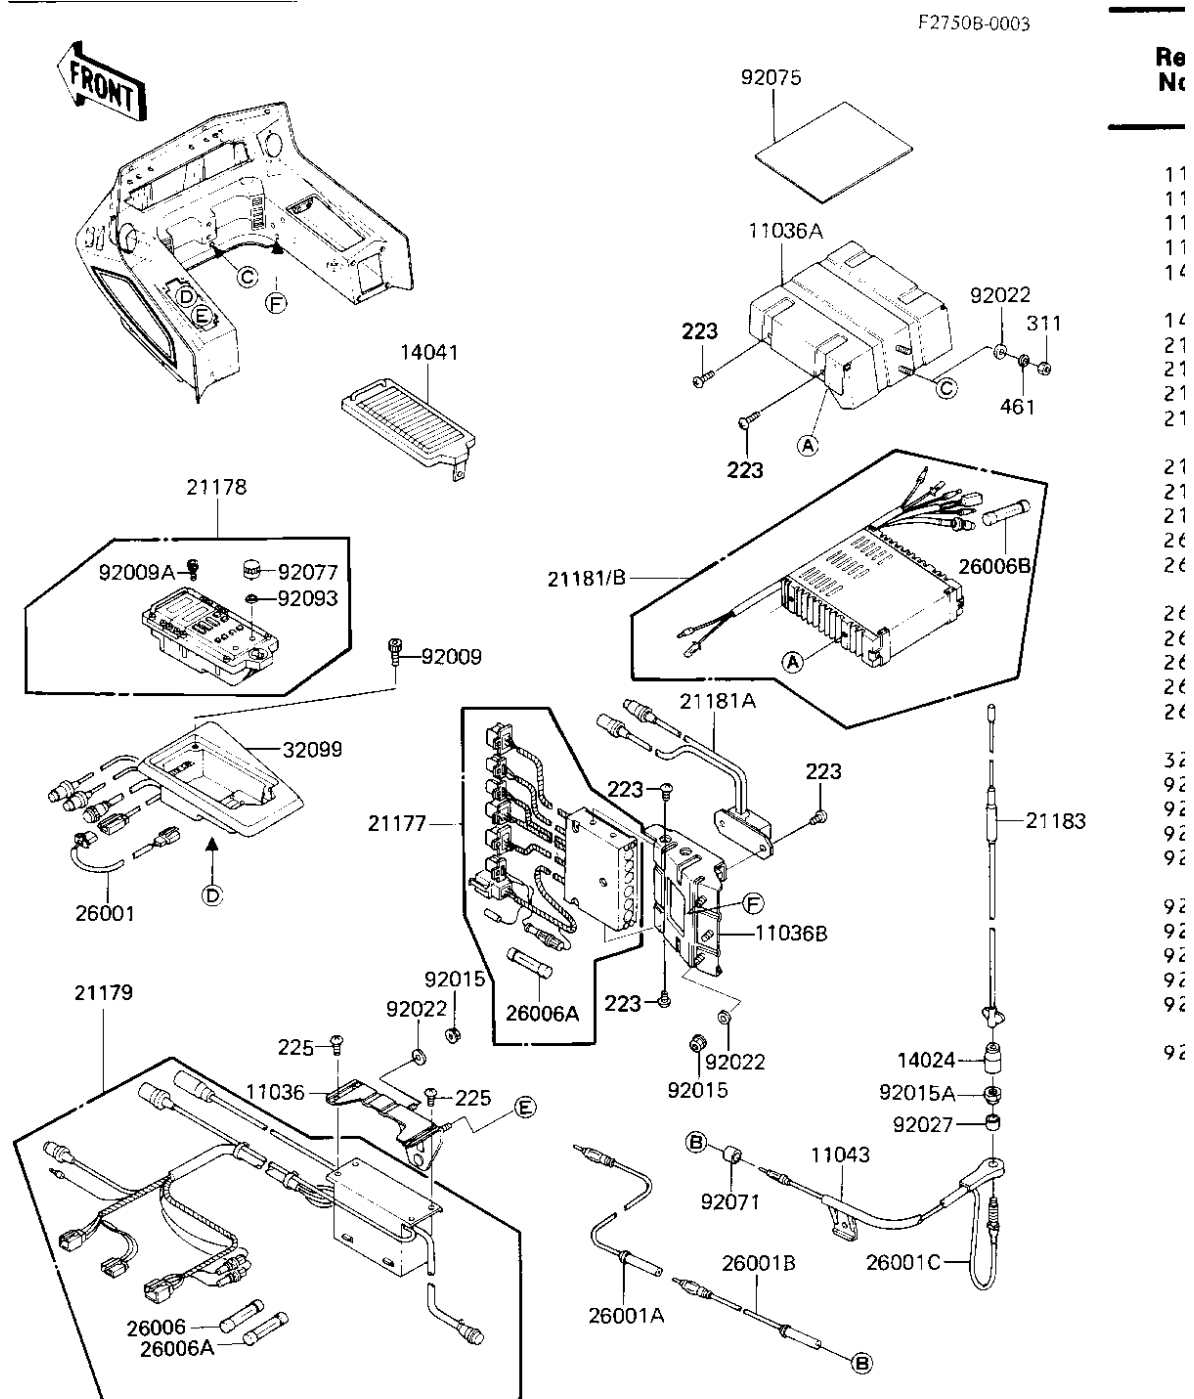

1986 Voyager PARTS DIAGRAM

AUDIO A

1986 Voyager PARTS LIST

AUDIO A

ITEM NAME	PART NUMBER	QUANTITY
BRACKET-A,RADIO (Ref # 11036)	11036-1955	1
BRACKET-A,AMPLIFIER (Ref # 11036A)	11036-1956	1
BRACKET-A,CONTROLLER (Ref # 11036B)	11036-1957	1
BRACKET-B,ANTENNA (Ref # 11043)	11043-1296	1
COVER-ASSY-ANTENNA (Ref # 14024)	14025-5128	1
COVER,COMP,CONT.SW (Ref # 14041)	14041-1023	1
CONTROLLER,MIXING (Ref # 21177)	21177-1001	1
CONTROL,SWITCH (Ref # 21178)	21178-1051	1
RADIO,TUNER (Ref # 21179)	21179-1001	1
AMPLIFIER (Ref # 21181B)	21181-1052	1
ANTENNA,ROD (Ref # 21183)	21183-1051	1
HARNESS,CONTROL SW (Ref # 26001)	26001-1563	1
HARNESS,ANTENNA (Ref # 26001A)	26001-1564	1
HARNESS,ANTENNA (Ref # 26001B)	26001-1565	1
COVER-ASSY-ANTENNA (Ref # 26001C)	14025-5128	1
FUSE 2A, (Ref # 26006)	26006-1001	1
FUSE,1A,L=30 (Ref # 26006A)	26006-1055	2
CASE,CONTROL SW (Ref # 32099)	32099-1053	1
SCREW,SOCKET,5MM (Ref # 92009)	92009-1267	4
SCREW,SOCKET,SX8 (Ref # 92009A)	92009-1268	12
NUT,LOCK 6MM (Ref # 92015)	92015-1262	6
NUT,ANTENNA (Ref # 92015A)	92015-1313	1
WASHER,6.5X20X1.6.BLA (Ref # 92022)	92022-1346	8
COLLAR,ANTENNA (Ref # 92027)	92027-1681	1
GROMMET,ANTENNA LEAD (Ref # 92071)	92071-1057	1
DAMPER,BATTERY BASE (Ref # 92075)	92075-1076	1
KNOB,CASSETTE DECK (Ref # 92077)	92077-1053	2
SEAL,CASSETTE DECK (Ref # 92093)	92093-1155	2
SCREW-PAN-WS-CROS (Ref # 223)	223B0510	10

1986 Voyager PARTS LIST

AUDIO A

ITEM NAME	PART NUMBER	QUANTITY
SCREW-PAN-WSP-CROS (Ref # 225)	225B0410	4
NUT-HEX,6MM,BLACK (Ref # 311)	311C0600	2
WASHER-SPRING,6MM,BLA (Ref # 461)	461K0600	2