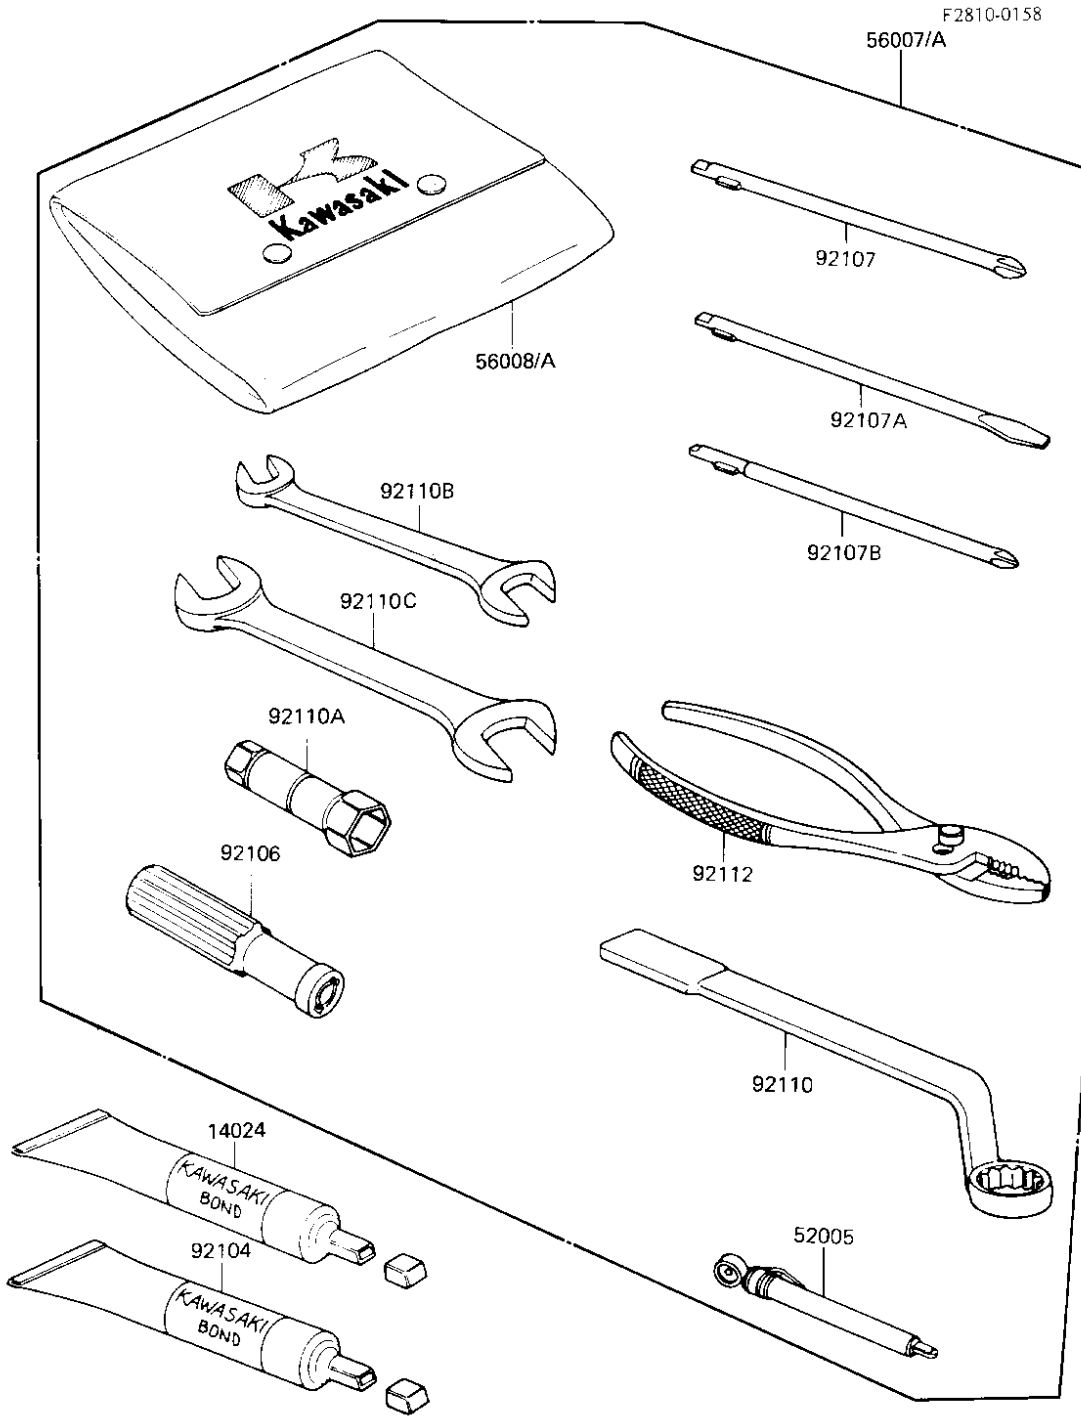

1985 Voyager PARTS DIAGRAM

OWNER TOOLS

Re	Num
14	
50	
50	
50	
50	
50	
92	
92	
92	
92	
92	
92	
92	
92	
92	

1985 Voyager PARTS LIST

OWNER TOOLS

ITEM NAME	PART NUMBER	QUANTITY
-----------	-------------	----------