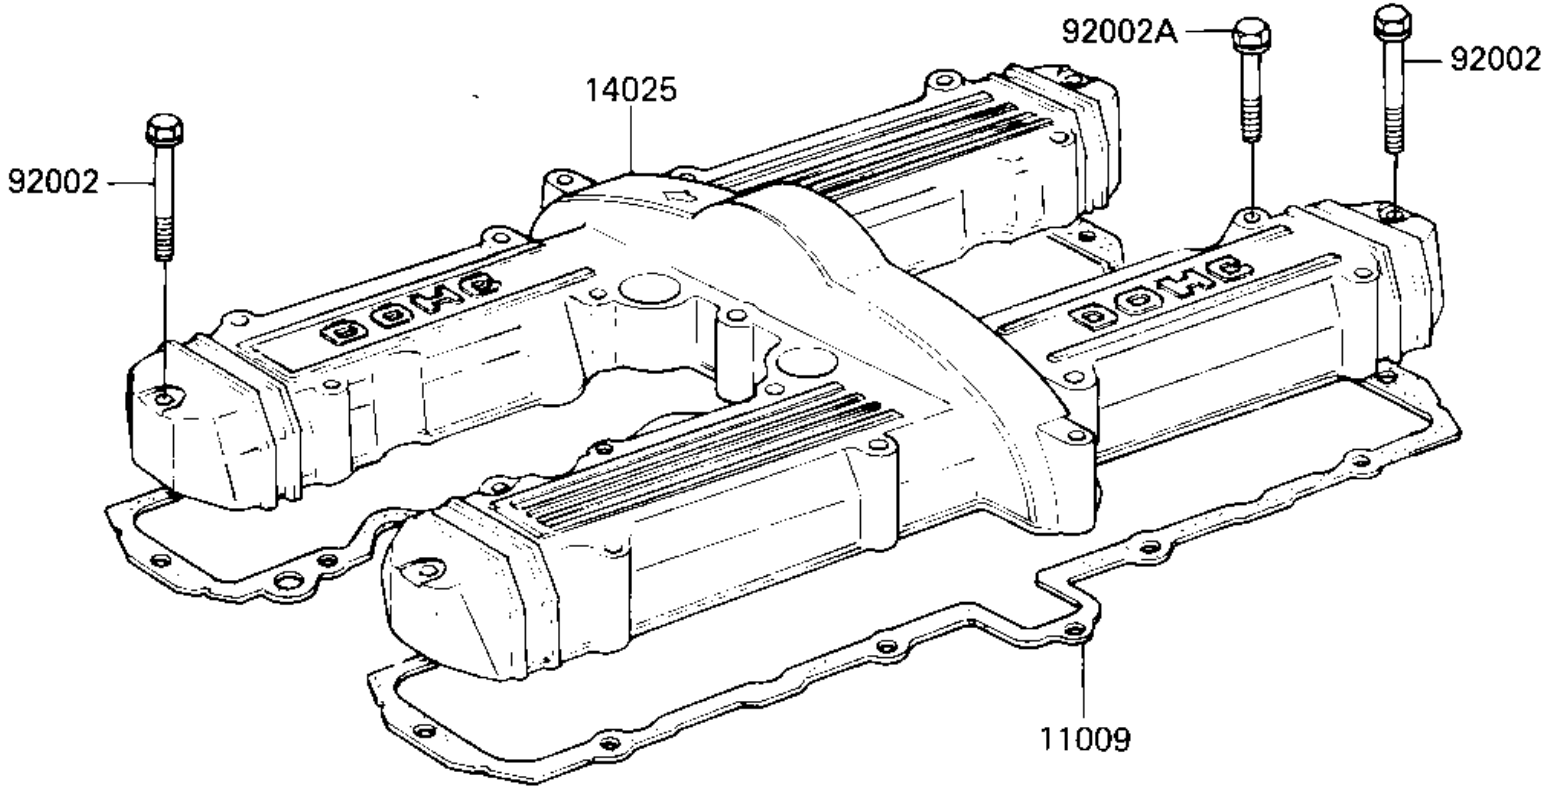

# 1984 GPz 750 Turbo PARTS DIAGRAM

CYLINDER HEAD COVER

E1112-0039

# 1984 GPz 750 Turbo PARTS LIST

## CYLINDER HEAD COVER

ITEM NAME	PART NUMBER	QUANTITY
GASKET,CYLINDER HEAD (Ref # 11009)	11009-1274	1
COVER,CYLINDER HEAD,B (Ref # 14025)	14025-1433	1
BOLT,6X45 (Ref # 92002)	92002-1069	4
BOLT,6X40 (Ref # 92002A)	92002-1080	20