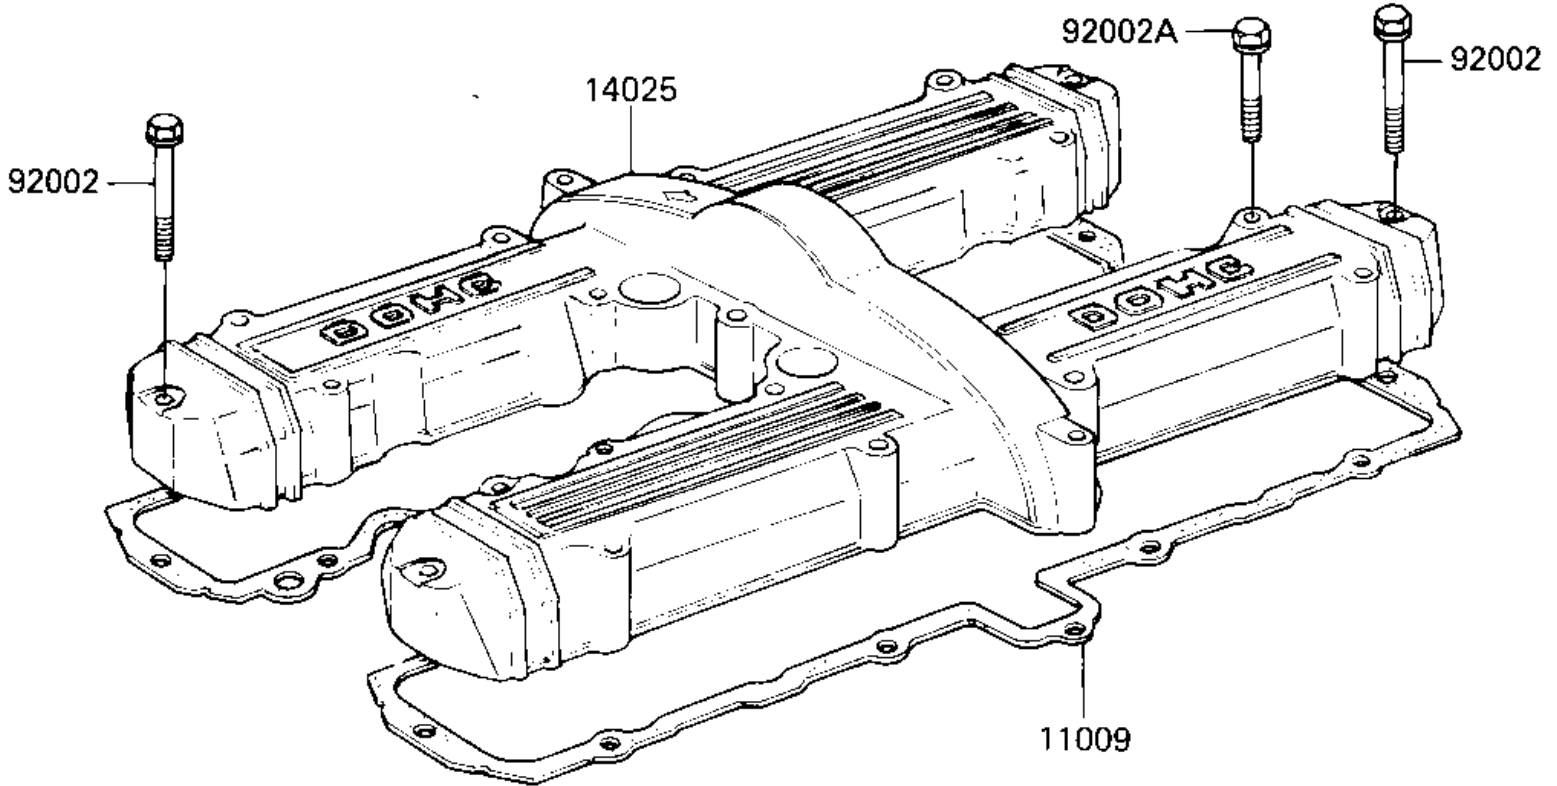

1985 GPz 750 Turbo PARTS DIAGRAM

CYLINDER HEAD COVER

E1112-0039

1985 GPz 750 Turbo PARTS LIST

CYLINDER HEAD COVER

ITEM NAME	PART NUMBER	QUANTITY
GASKET,CYLINDER HEAD (Ref # 11009)	11009-1274	1
COVER,CYLINDER HEAD,B (Ref # 14025)	14025-1433	1
BOLT,6X45 (Ref # 92002)	92002-1069	4
BOLT,6X40 (Ref # 92002A)	92002-1080	20