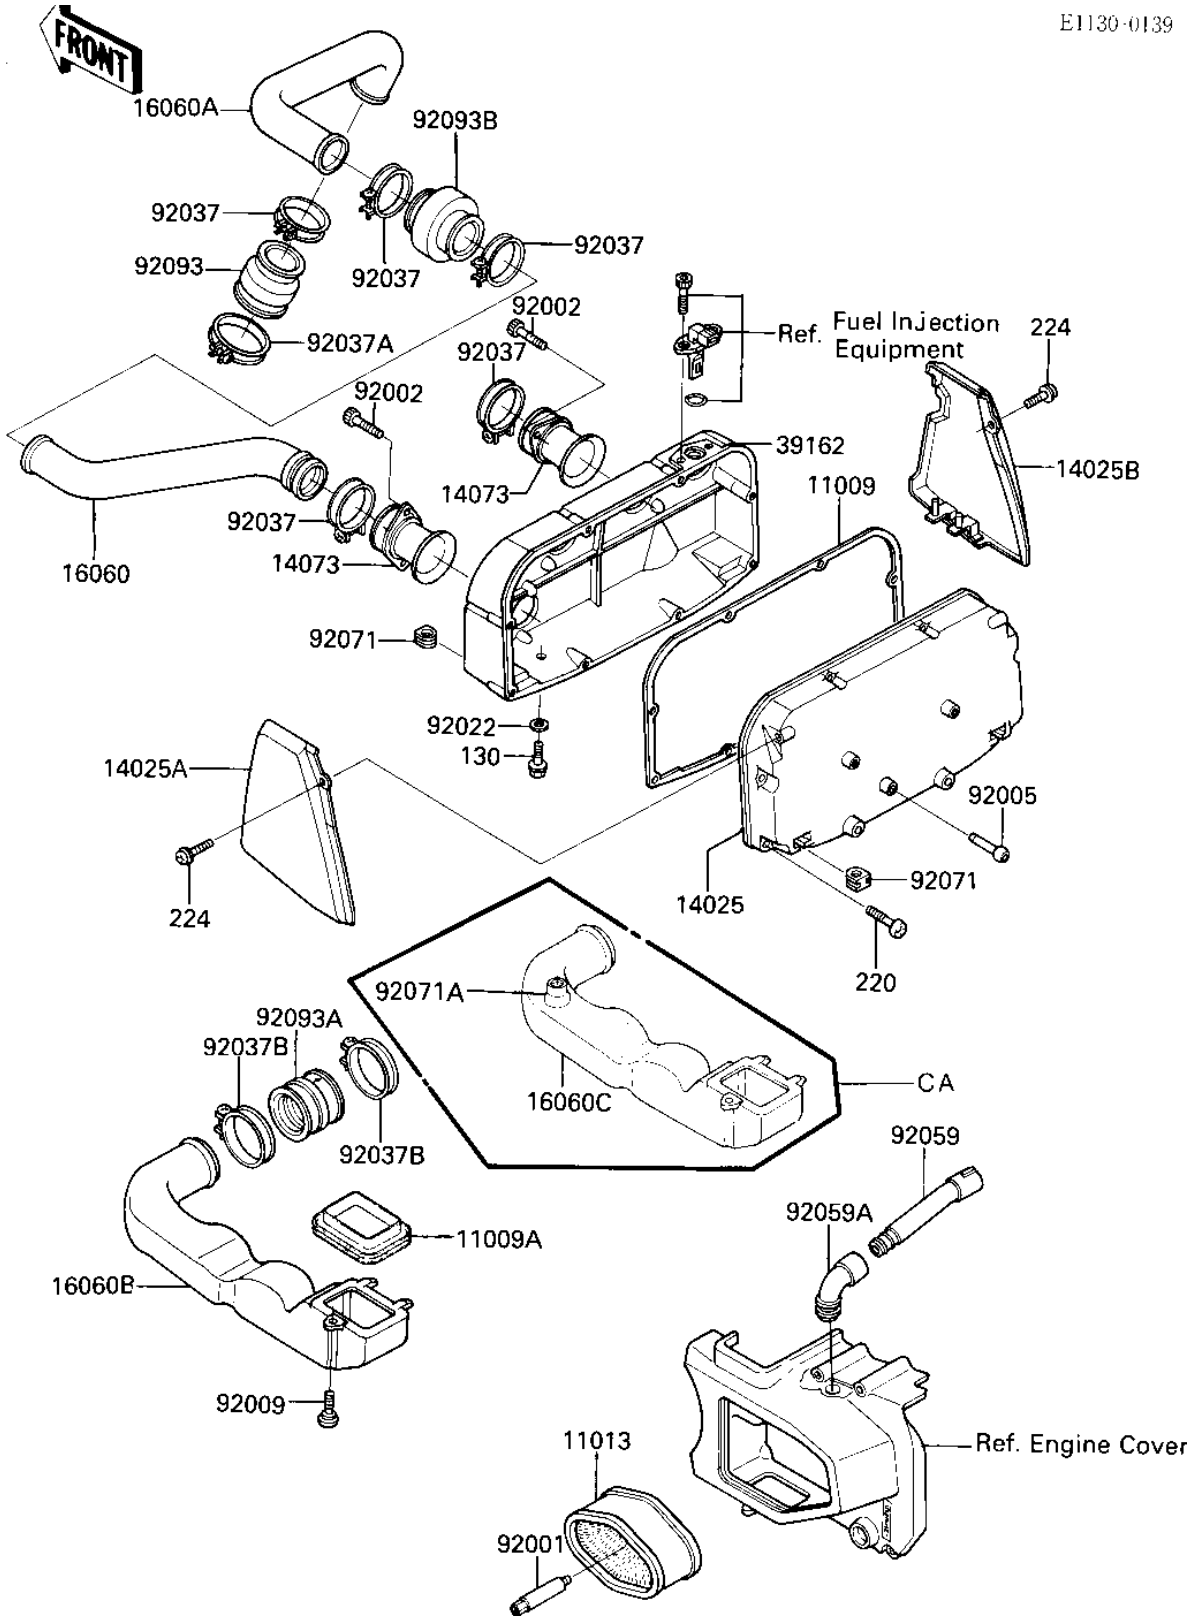

# 1984 GPz 750 Turbo PARTS DIAGRAM

## AIR CLEANER

E1130-0139

## AIR CLEANER

ITEM NAME	PART NUMBER	QUANTITY
GASKET,INTAKE SILENCE (Ref # 11009)	11009-1362	1
GASKET,INTAKE PIPE (Ref # 11009A)	11009-1407	1
ELEMENT-AIR FILTER (Ref # 11013)	11013-1103	1
COVER,INTAKE SILENCER (Ref # 14025)	14025-1760	1
COVER,INTAKE SILENCER (Ref # 14025A)	14025-1775	1
COVER,INTAKE SILENCER (Ref # 14025B)	14025-1776	1
DUCT (Ref # 14073)	14073-1152	5
PIPE-INTAKE (Ref # 16060)	16060-1055	1
PIPE-INTAKE (Ref # 16060A)	16060-1056	1
PIPE-INTAKE (Ref # 16060B)	16060-1059	1
PIPE-INTAKE,AIR FILTE (Ref # 16060C)	16060-1060	1
SILENCER-INTAKE (Ref # 39162)	39162-1051	1
BOLT,ELEMENT (Ref # 92001)	92001-1964	1
BOLT,SOCKET,6X14 (Ref # 92002)	92002-1192	10
FITTING,INTAKE SILENC (Ref # 92005)	92005-1103	1
SCREW (Ref # 92009)	92009-1258	1
WASHER OIL PUMP BANJO (Ref # 92022)	92022-077	1
CLAMP,HOLDER (Ref # 92037)	92037-077	8
CLAMP,ID=53,BLACK (Ref # 92037A)	92037-1304	1
CLAMP,CARBURETOR (Ref # 92037B)	92037-1021	2
TUBE,BREATHER (Ref # 92059)	92059-1358	1
TUBE,CHAIN COVER (Ref # 92059A)	92059-1359	1
GROMMET,AIR FILTER (Ref # 92071)	92071-1109	4
GROMMET,AIR FILTER (Ref # 92071A)	92071-1112	1
SEAL,TURBOCHARGER,OUT (Ref # 92093)	92093-1152	1
SEAL,TURBOCHARGER,IN (Ref # 92093A)	92093-1153	1
SEAL,INTAKE PIPE (Ref # 92093B)	92093-1158	1
BOLT-FLANGED (Ref # 130)	130C0608	1
SCREW-PAN-CROS, 6X20 (Ref # 220)	220C0620	8

## AIR CLEANER

ITEM NAME	PART NUMBER	QUANTITY
SCREW-PAN-WP-CROS (Ref # 224)	224C0508	2