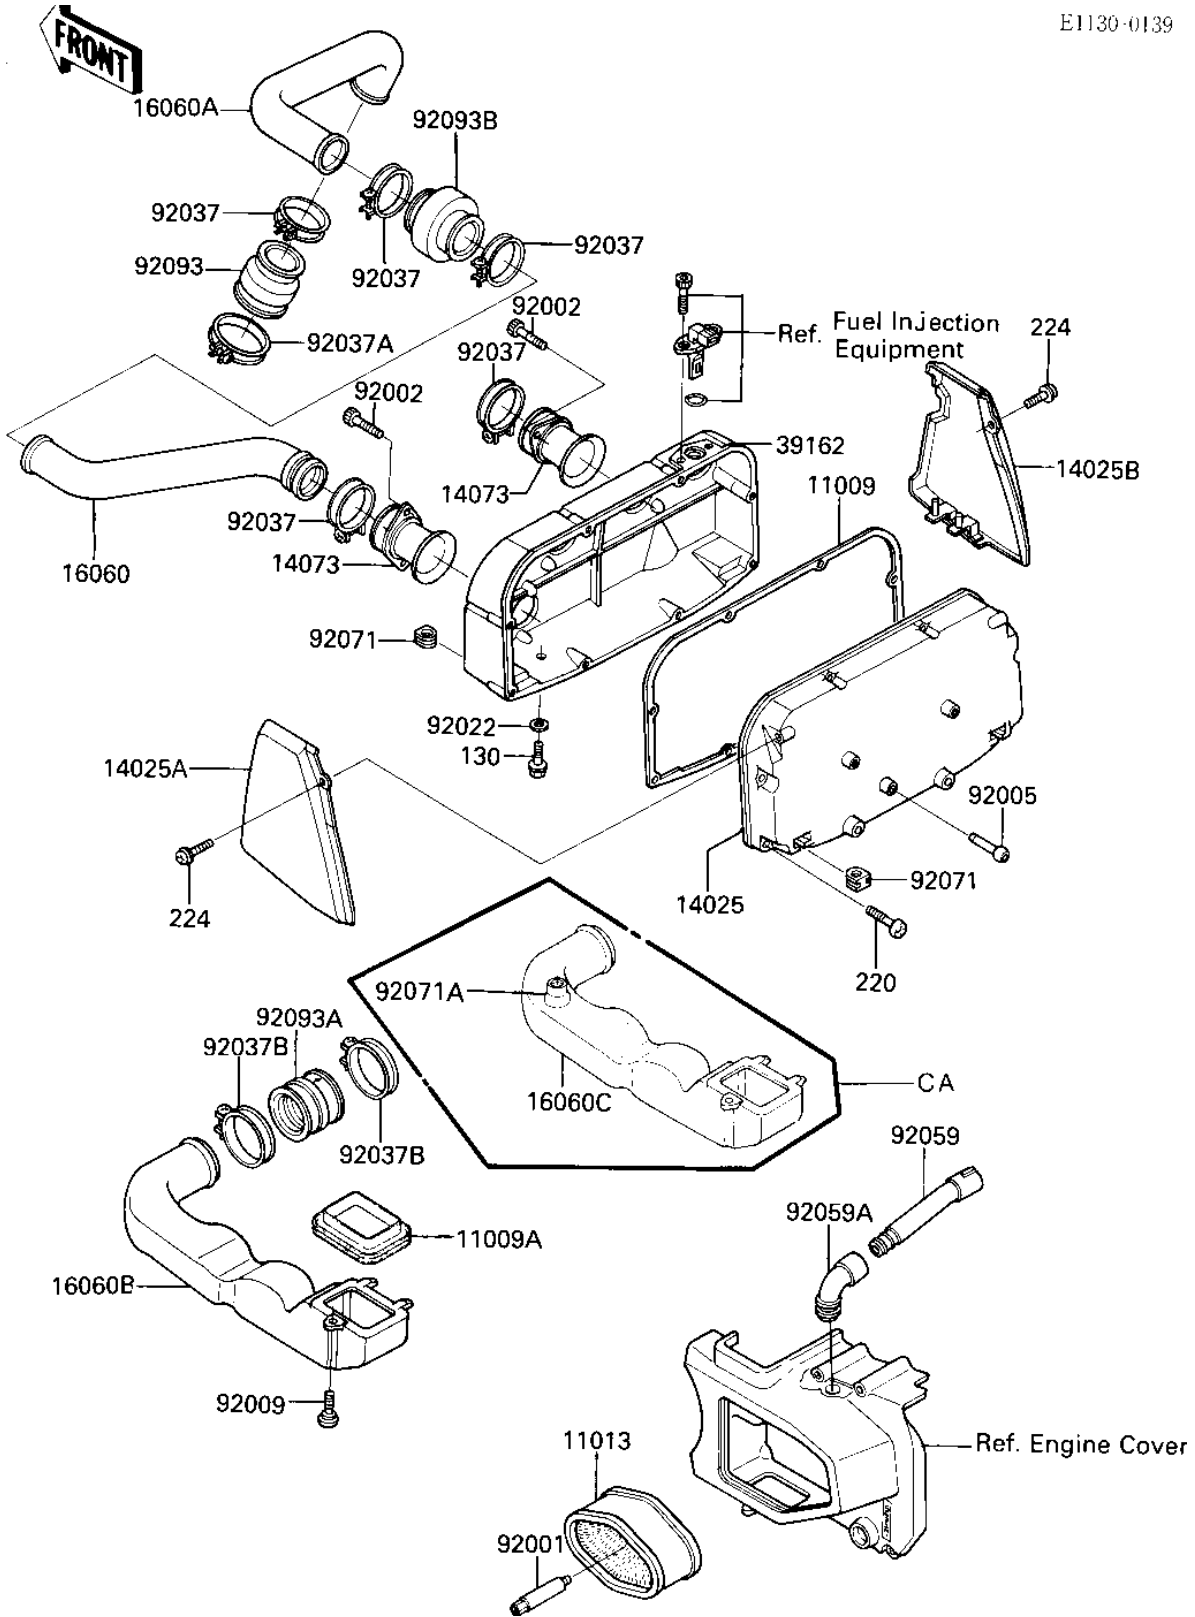

1985 GPz 750 Turbo PARTS DIAGRAM

AIR CLEANER

E1130-0139

1985 GPz 750 Turbo PARTS LIST

AIR CLEANER

ITEM NAME	PART NUMBER	QUANTITY
GASKET,INTAKE SILENCE (Ref # 11009)	11009-1362	1
GASKET,INTAKE PIPE (Ref # 11009A)	11009-1407	1
ELEMENT-AIR FILTER (Ref # 11013)	11013-1103	1
COVER,INTAKE SILENCER (Ref # 14025)	14025-1760	1
COVER,INTAKE SILENCER (Ref # 14025A)	14025-1775	1
COVER,INTAKE SILENCER (Ref # 14025B)	14025-1776	1
DUCT (Ref # 14073)	14073-1152	5
PIPE-INTAKE (Ref # 16060)	16060-1055	1
PIPE-INTAKE (Ref # 16060A)	16060-1056	1
PIPE-INTAKE (Ref # 16060B)	16060-1059	1
PIPE-INTAKE,AIR FILTE (Ref # 16060C)	16060-1060	1
SILENCER-INTAKE (Ref # 39162)	39162-1051	1
BOLT,ELEMENT (Ref # 92001)	92001-1964	1
BOLT,SOCKET,6X14 (Ref # 92002)	92002-1192	10
FITTING,INTAKE SILENC (Ref # 92005)	92005-1103	1
SCREW (Ref # 92009)	92009-1258	1
WASHER OIL PUMP BANJO (Ref # 92022)	92022-077	1
CLAMP,HOLDER (Ref # 92037)	92037-077	8
CLAMP,ID=53,BLACK (Ref # 92037A)	92037-1304	1
CLAMP,CARBURETOR (Ref # 92037B)	92037-1021	2
TUBE,BREATHER (Ref # 92059)	92059-1358	1
TUBE,CHAIN COVER (Ref # 92059A)	92059-1359	1
GROMMET,AIR FILTER (Ref # 92071)	92071-1109	4
GROMMET,AIR FILTER (Ref # 92071A)	92071-1112	1
SEAL,TURBOCHARGER,OUT (Ref # 92093)	92093-1152	1
SEAL,TURBOCHARGER,IN (Ref # 92093A)	92093-1153	1
SEAL,INTAKE PIPE (Ref # 92093B)	92093-1158	1
BOLT-FLANGED (Ref # 130)	130C0608	1
SCREW-PAN-CROS, 6X20 (Ref # 220)	220C0620	8

1985 GPz 750 Turbo PARTS LIST

AIR CLEANER

ITEM NAME	PART NUMBER	QUANTITY
SCREW-PAN-WP-CROS (Ref # 224)	224C0508	2