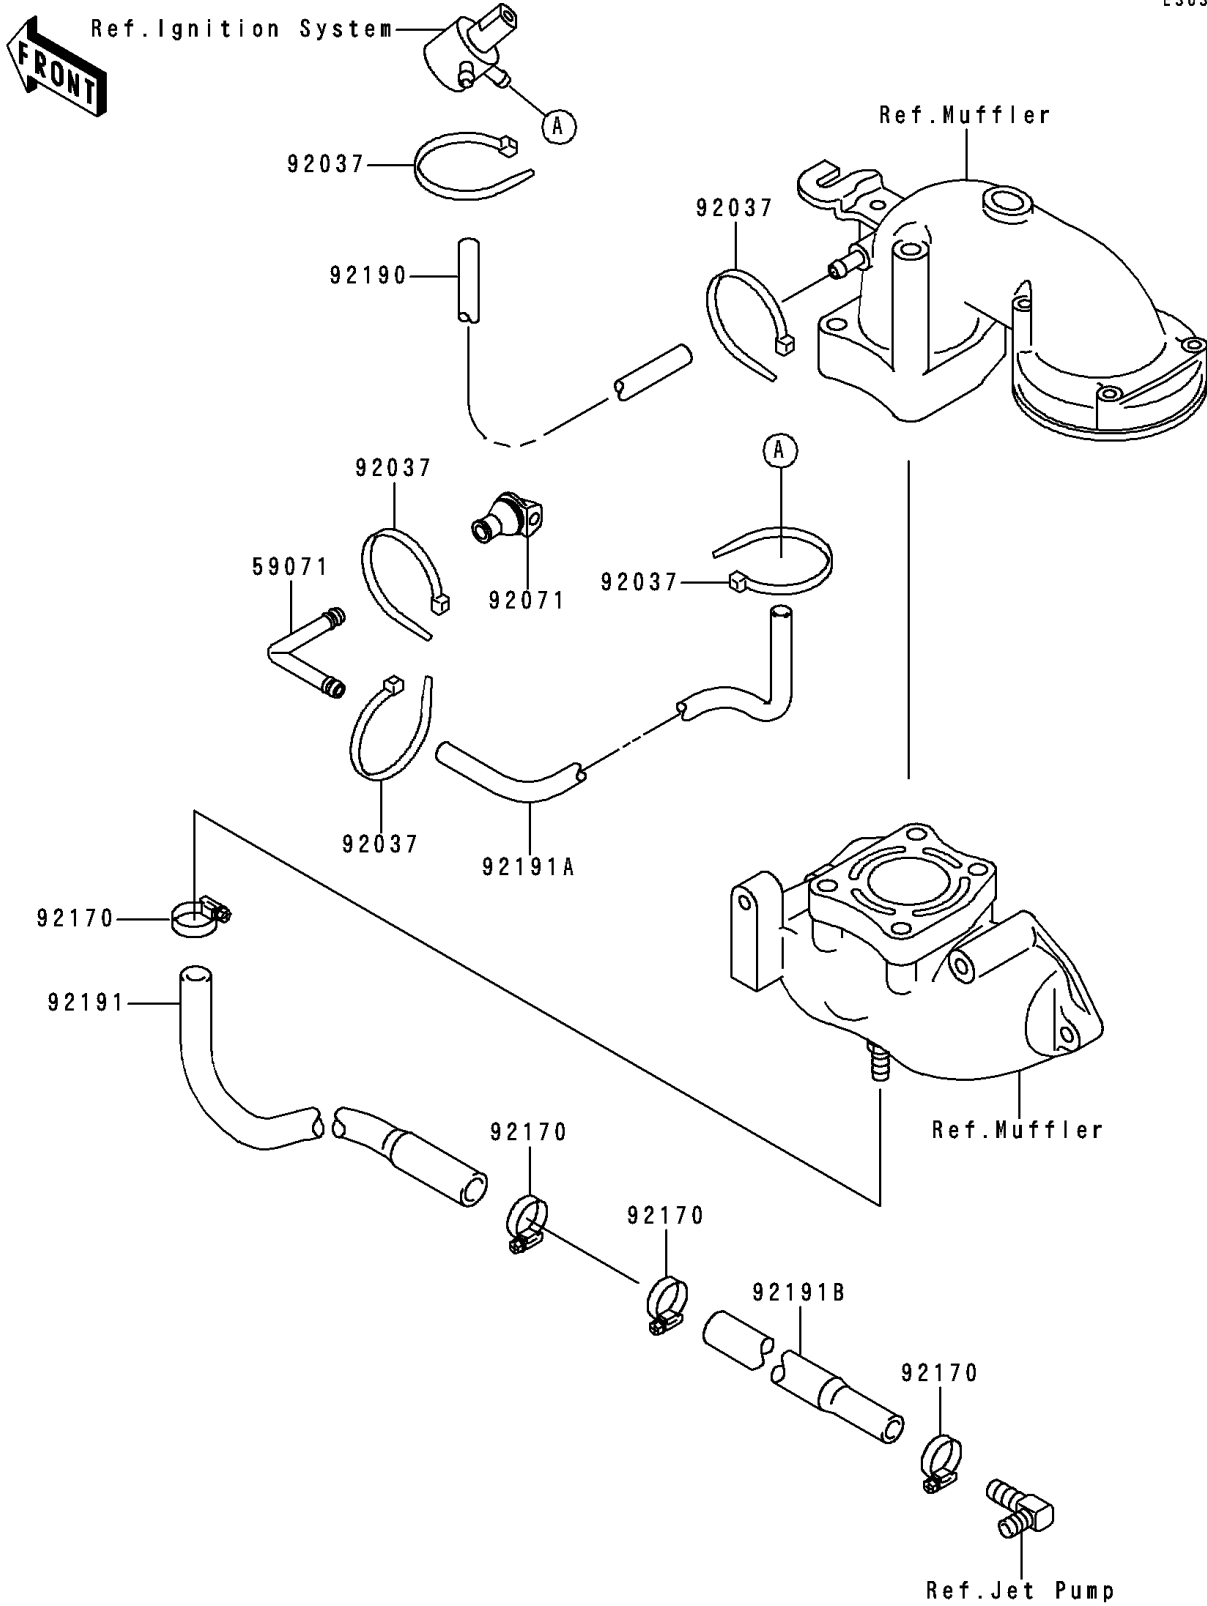

# 1998 Xi Sport PARTS DIAGRAM

Cooling

E3035

# 1998 Xi Sport PARTS LIST

## Cooling

ITEM NAME	PART NUMBER	QUANTITY
JOINT (Ref # 59071)	59071-3736	1
CLAMP (Ref # 92037)	92037-1173	5
GROMMET (Ref # 92071)	92071-3799	1
CLAMP (Ref # 92170)	92170-3718	4
TUBE,"RETURN",7X12X750 (Ref # 92190)	92190-3985	1
TUBE,HULL-ENGINE (Ref # 92191)	92191-3716	1
TUBE (Ref # 92191A)	92191-3724	1
TUBE,JET PUMP-HULL (Ref # 92191B)	92191-3765	1