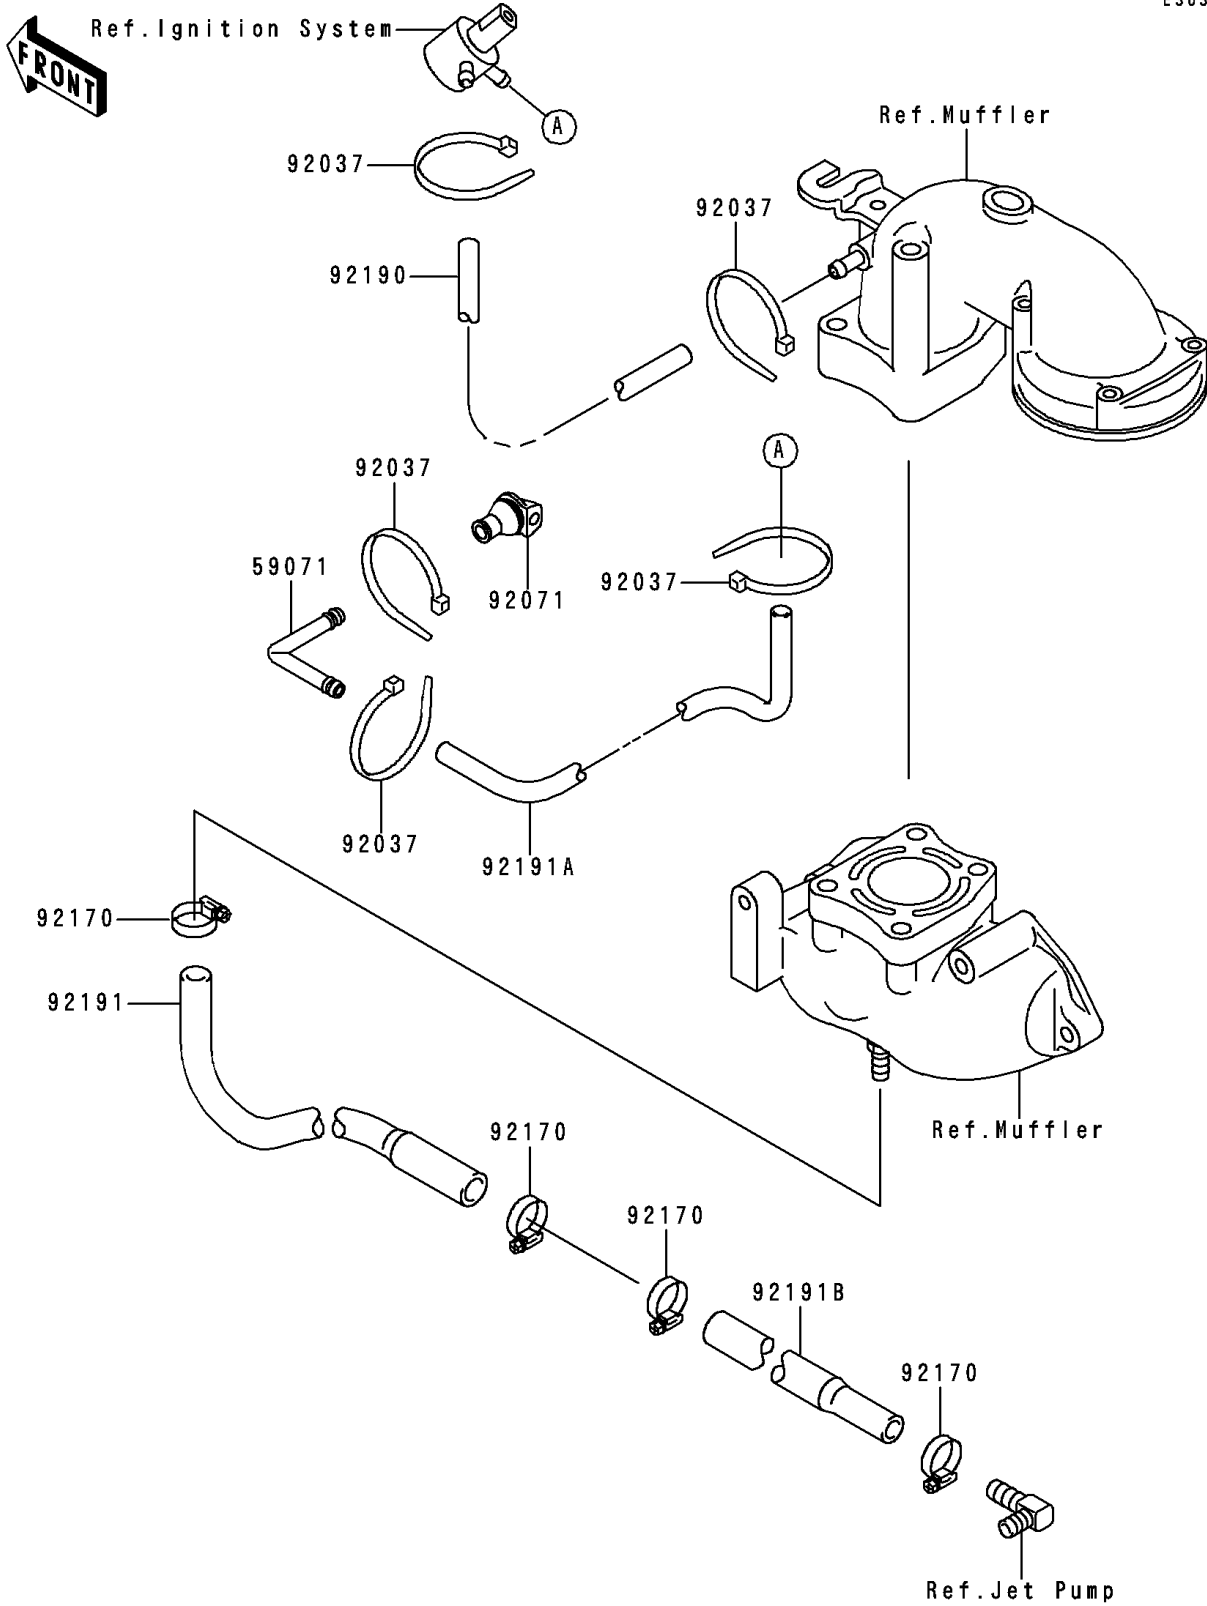

1998 Xi Sport PARTS DIAGRAM

Cooling

E3035

1998 Xi Sport PARTS LIST

Cooling

ITEM NAME	PART NUMBER	QUANTITY
JOINT (Ref # 59071)	59071-3736	1
CLAMP (Ref # 92037)	92037-1173	5
GROMMET (Ref # 92071)	92071-3799	1
CLAMP (Ref # 92170)	92170-3718	4
TUBE,"RETURN",7X12X750 (Ref # 92190)	92190-3985	1
TUBE,HULL-ENGINE (Ref # 92191)	92191-3716	1
TUBE (Ref # 92191A)	92191-3724	1
TUBE,JET PUMP-HULL (Ref # 92191B)	92191-3765	1