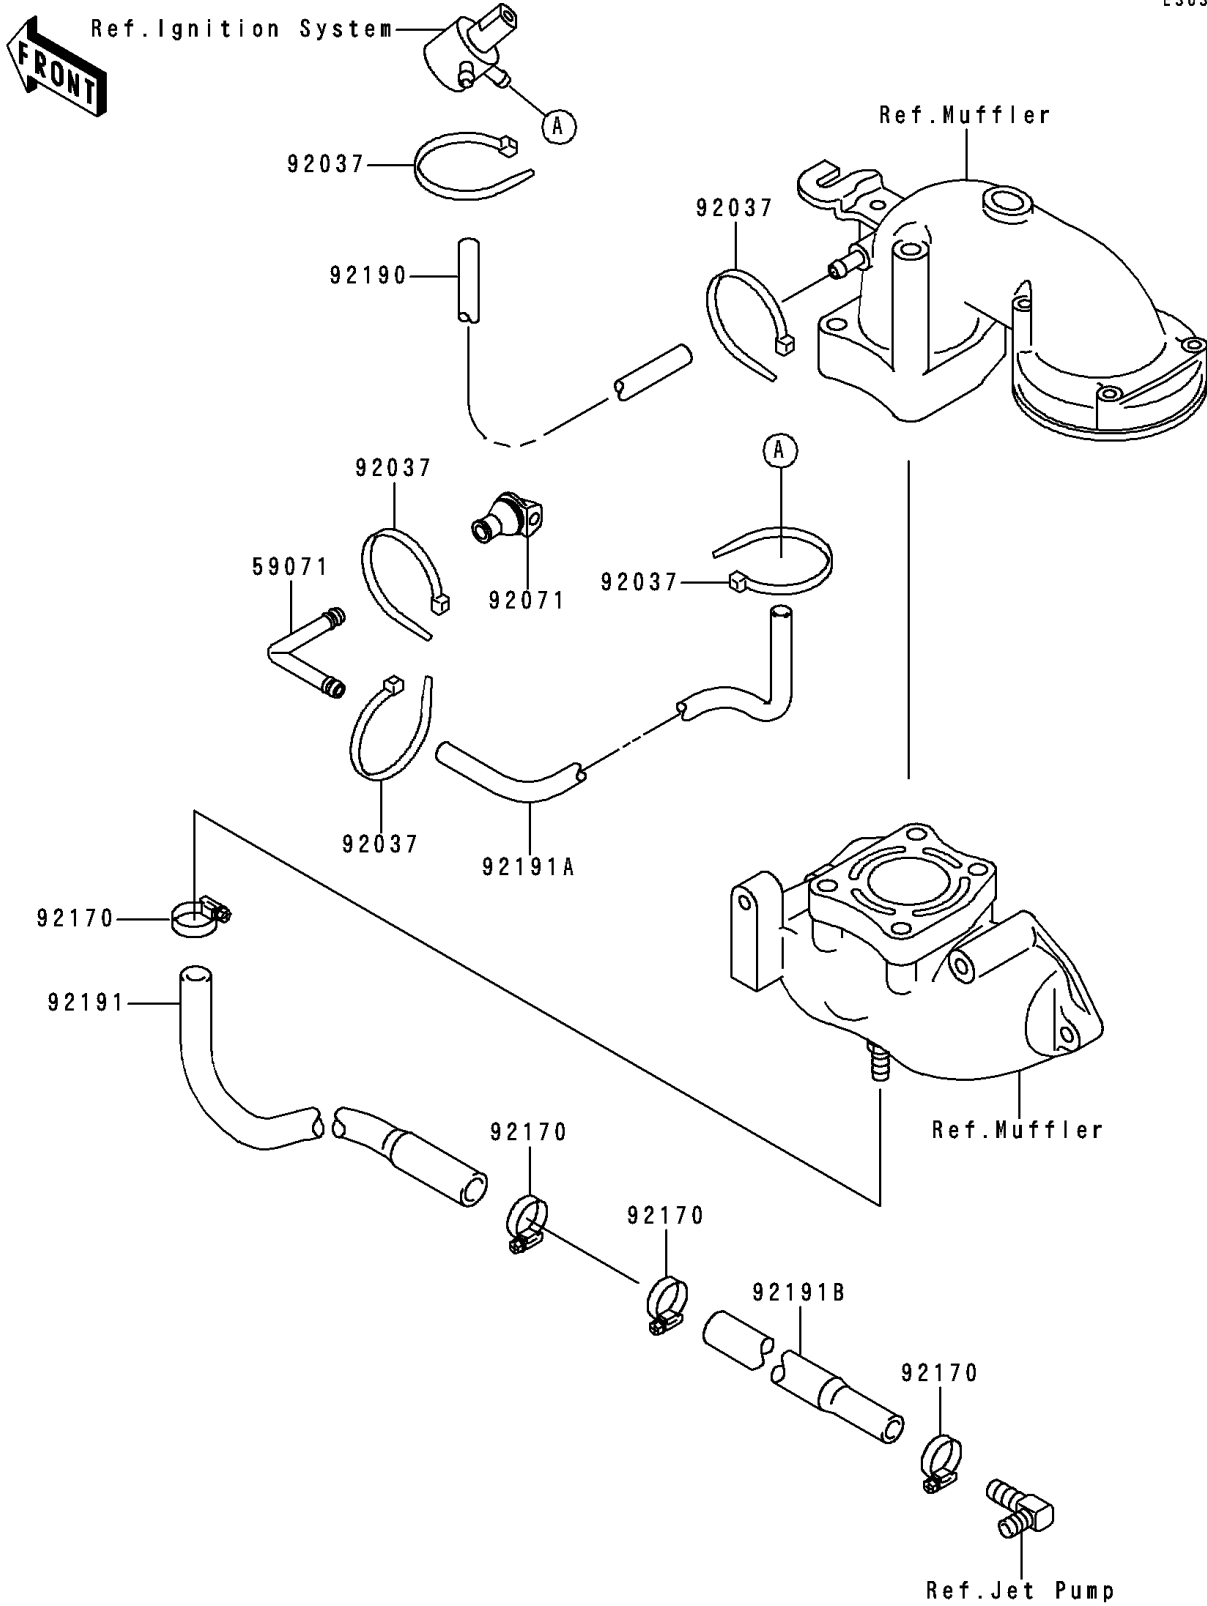

1999 Xi Sport PARTS DIAGRAM

Cooling

E3035

1999 Xi Sport PARTS LIST

Cooling

ITEM NAME	PART NUMBER	QUANTITY
JOINT (Ref # 59071)	59071-3736	1
CLAMP (Ref # 92037)	92037-1173	5
GROMMET (Ref # 92071)	92071-3799	1
CLAMP (Ref # 92170)	92170-3718	4
TUBE,"RETURN",7X12X750 (Ref # 92190)	92190-3985	1
TUBE,HULL-ENGINE (Ref # 92191)	92191-3716	1
TUBE (Ref # 92191A)	92191-3724	1
TUBE,JET PUMP-HULL (Ref # 92191B)	92191-3765	1