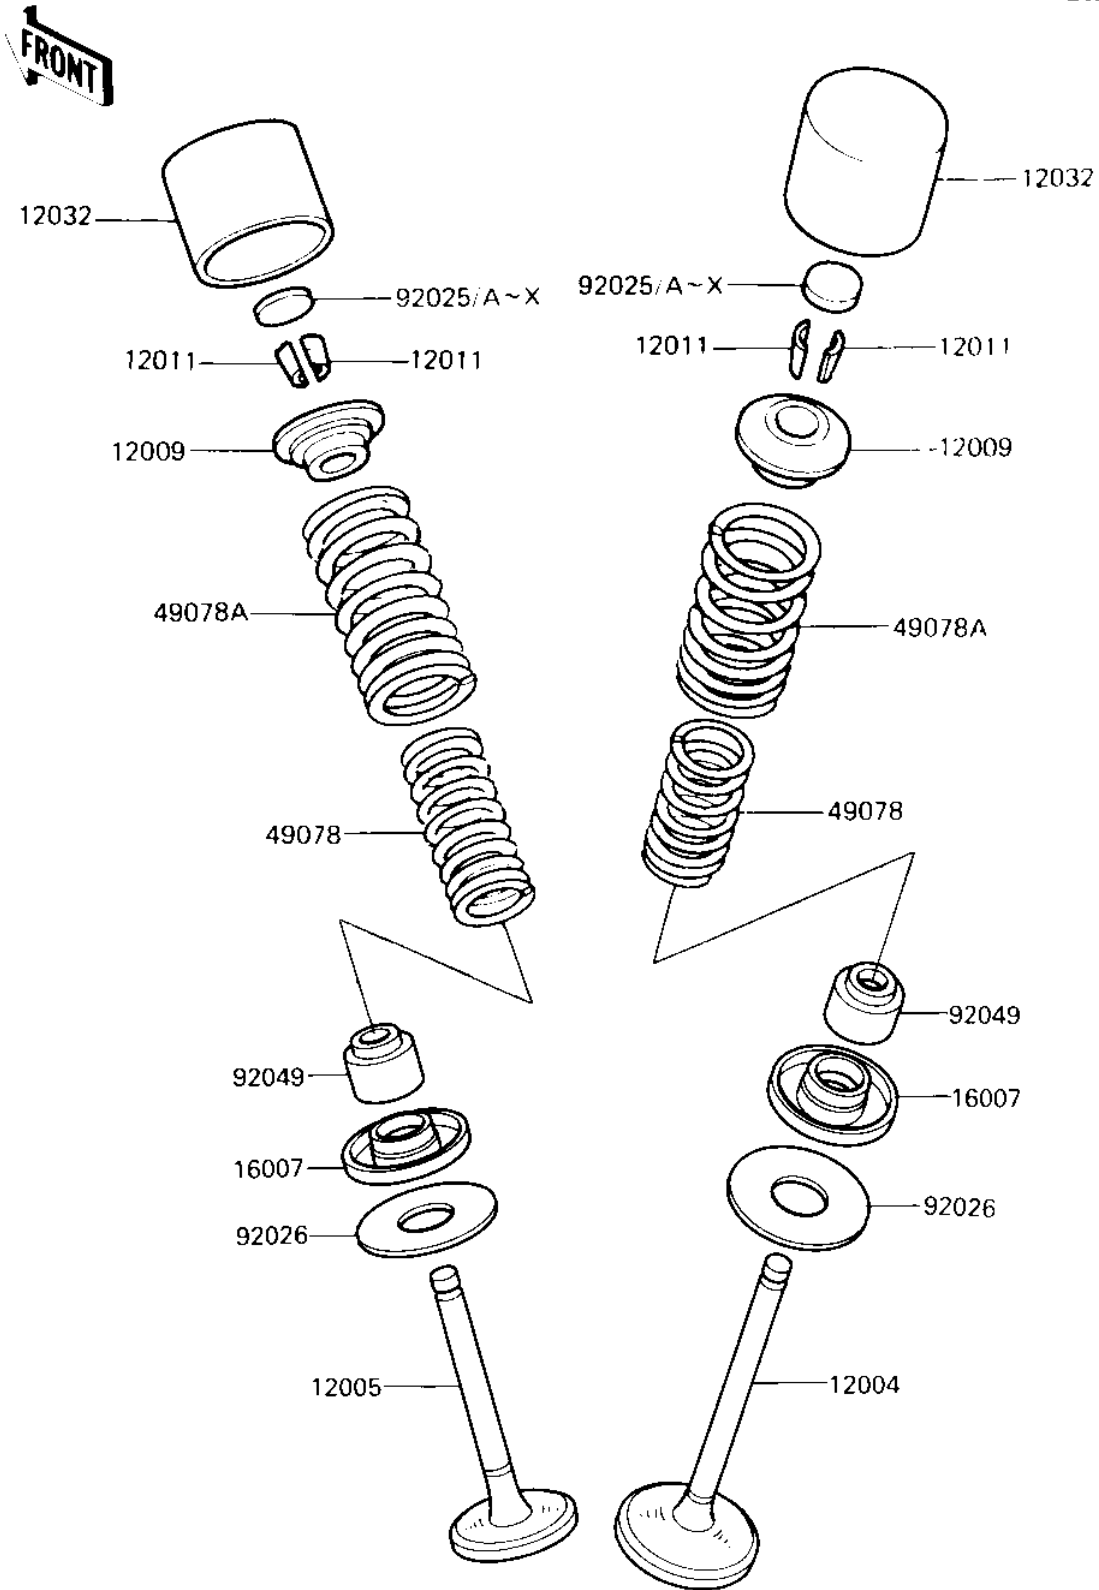

1984 GPz 750 Turbo PARTS DIAGRAM

VALVES

E1210-0025

1984 GPz 750 Turbo PARTS LIST

VALVES

ITEM NAME	PART NUMBER	QUANTITY
VALVE-INTAKE (Ref # 12004)	12004-1058	4
VALVE,EXHAUST (Ref # 12005)	12005-1006	4
RETAINER,VALVE SPRING (Ref # 12009)	12009-008	8
SPLIT KEEPER (Ref # 12011)	12011-004	16
TAPPET (Ref # 12032)	12032-1001	8
SEAT-SPRING,VALVE (Ref # 16007)	16007-1024	8
SPRING,VALVE,INNER (Ref # 49078)	49078-1001	8
SPRING,VALVE,OUTER (Ref # 49078A)	49078-1002	8
SHIM,2.007 (Ref # 92025)	92025-1090	AR
SHIM,2.05T (Ref # 92025A)	92025-1091	AR
SHIM,2.10T (Ref # 92025B)	92025-1092	AR
SHIM,2.15T (Ref # 92025C)	92025-1093	AR
SHIM,2.20T (Ref # 92025D)	92025-1094	AR
SHIM,2.25T (Ref # 92025E)	92025-1095	AR
SHIM,2.30T (Ref # 92025F)	92025-1096	AR
SHIM,2.35T (Ref # 92025G)	92025-1097	AR
SHIM,2.40T (Ref # 92025H)	92025-1098	AR
SHIM,2.45T (Ref # 92025I)	92025-1099	AR
SHIM,2.50T (Ref # 92025J)	92025-1100	AR
SHIM T2.55 (Ref # 92025K)	92025-1101	AR
SHIM,2.60T (Ref # 92025L)	92025-1102	AR
SHIM,2.65T (Ref # 92025M)	92025-1103	AR
SHIM,2.70T (Ref # 92025N)	92025-1104	AR
SHIM,2.75T (Ref # 92025O)	92025-1105	AR
SHIM,2.80T (Ref # 92025P)	92025-1106	AR
SHIM,2.85T (Ref # 92025Q)	92025-1107	AR
SHIM,2.90T (Ref # 92025R)	92025-1108	AR
SHIM,2.95 (Ref # 92025S)	92025-1109	AR
SHIM,3.00T (Ref # 92025T)	92025-1110	AR

1984 GPz 750 Turbo PARTS LIST

VALVES

ITEM NAME	PART NUMBER	QUANTITY
SHIM,3.05T (Ref # 92025U)	92025-1111	AR
SHIM,3.10T (Ref # 92025V)	92025-1112	AR
SHIM,3.15T (Ref # 92025W)	92025-1113	AR
SHIM,3.20T (Ref # 92025X)	92025-1114	AR
SPACER,14.5X32X1.2 (Ref # 92026)	92026-1228	8
OIL SEAL,RV37129.5 (Ref # 92049)	92049-016	8