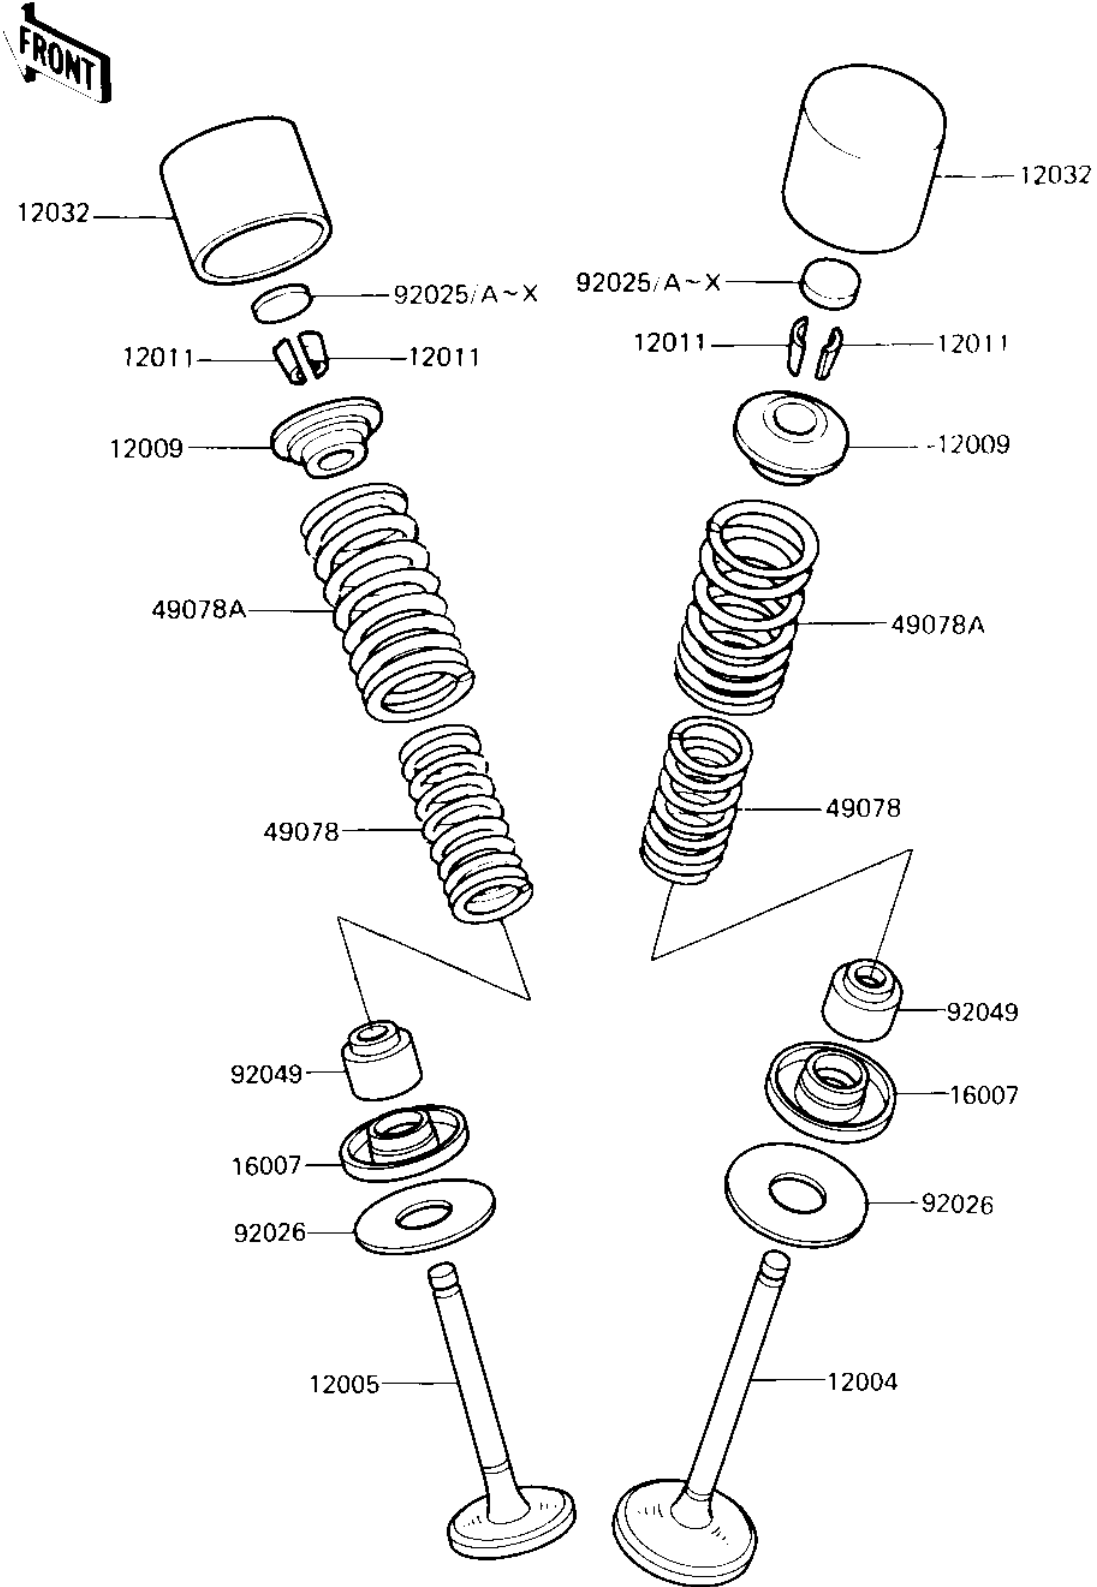

1985 GPz 750 Turbo PARTS DIAGRAM

VALVES

E1210-0025

1985 GPz 750 Turbo PARTS LIST

VALVES

ITEM NAME	PART NUMBER	QUANTITY
VALVE-INTAKE (Ref # 12004)	12004-1058	4
VALVE,EXHAUST (Ref # 12005)	12005-1006	4
RETAINER,VALVE SPRING (Ref # 12009)	12009-008	8
SPLIT KEEPER (Ref # 12011)	12011-004	16
TAPPET (Ref # 12032)	12032-1001	8
SEAT-SPRING,VALVE (Ref # 16007)	16007-1024	8
SPRING,VALVE,INNER (Ref # 49078)	49078-1001	8
SPRING,VALVE,OUTER (Ref # 49078A)	49078-1002	8
SHIM,2.007 (Ref # 92025)	92025-1090	AR
SHIM,2.05T (Ref # 92025A)	92025-1091	AR
SHIM,2.10T (Ref # 92025B)	92025-1092	AR
SHIM,2.15T (Ref # 92025C)	92025-1093	AR
SHIM,2.20T (Ref # 92025D)	92025-1094	AR
SHIM,2.25T (Ref # 92025E)	92025-1095	AR
SHIM,2.30T (Ref # 92025F)	92025-1096	AR
SHIM,2.35T (Ref # 92025G)	92025-1097	AR
SHIM,2.40T (Ref # 92025H)	92025-1098	AR
SHIM,2.45T (Ref # 92025I)	92025-1099	AR
SHIM,2.50T (Ref # 92025J)	92025-1100	AR
SHIM T2.55 (Ref # 92025K)	92025-1101	AR
SHIM,2.60T (Ref # 92025L)	92025-1102	AR
SHIM,2.65T (Ref # 92025M)	92025-1103	AR
SHIM,2.70T (Ref # 92025N)	92025-1104	AR
SHIM,2.75T (Ref # 92025O)	92025-1105	AR
SHIM,2.80T (Ref # 92025P)	92025-1106	AR
SHIM,2.85T (Ref # 92025Q)	92025-1107	AR
SHIM,2.90T (Ref # 92025R)	92025-1108	AR
SHIM,2.95 (Ref # 92025S)	92025-1109	AR
SHIM,3.00T (Ref # 92025T)	92025-1110	AR

1985 GPz 750 Turbo PARTS LIST

VALVES

ITEM NAME	PART NUMBER	QUANTITY
SHIM,3.05T (Ref # 92025U)	92025-1111	AR
SHIM,3.10T (Ref # 92025V)	92025-1112	AR
SHIM,3.15T (Ref # 92025W)	92025-1113	AR
SHIM,3.20T (Ref # 92025X)	92025-1114	AR
SPACER,14.5X32X1.2 (Ref # 92026)	92026-1228	8
OIL SEAL,RV37129.5 (Ref # 92049)	92049-016	8