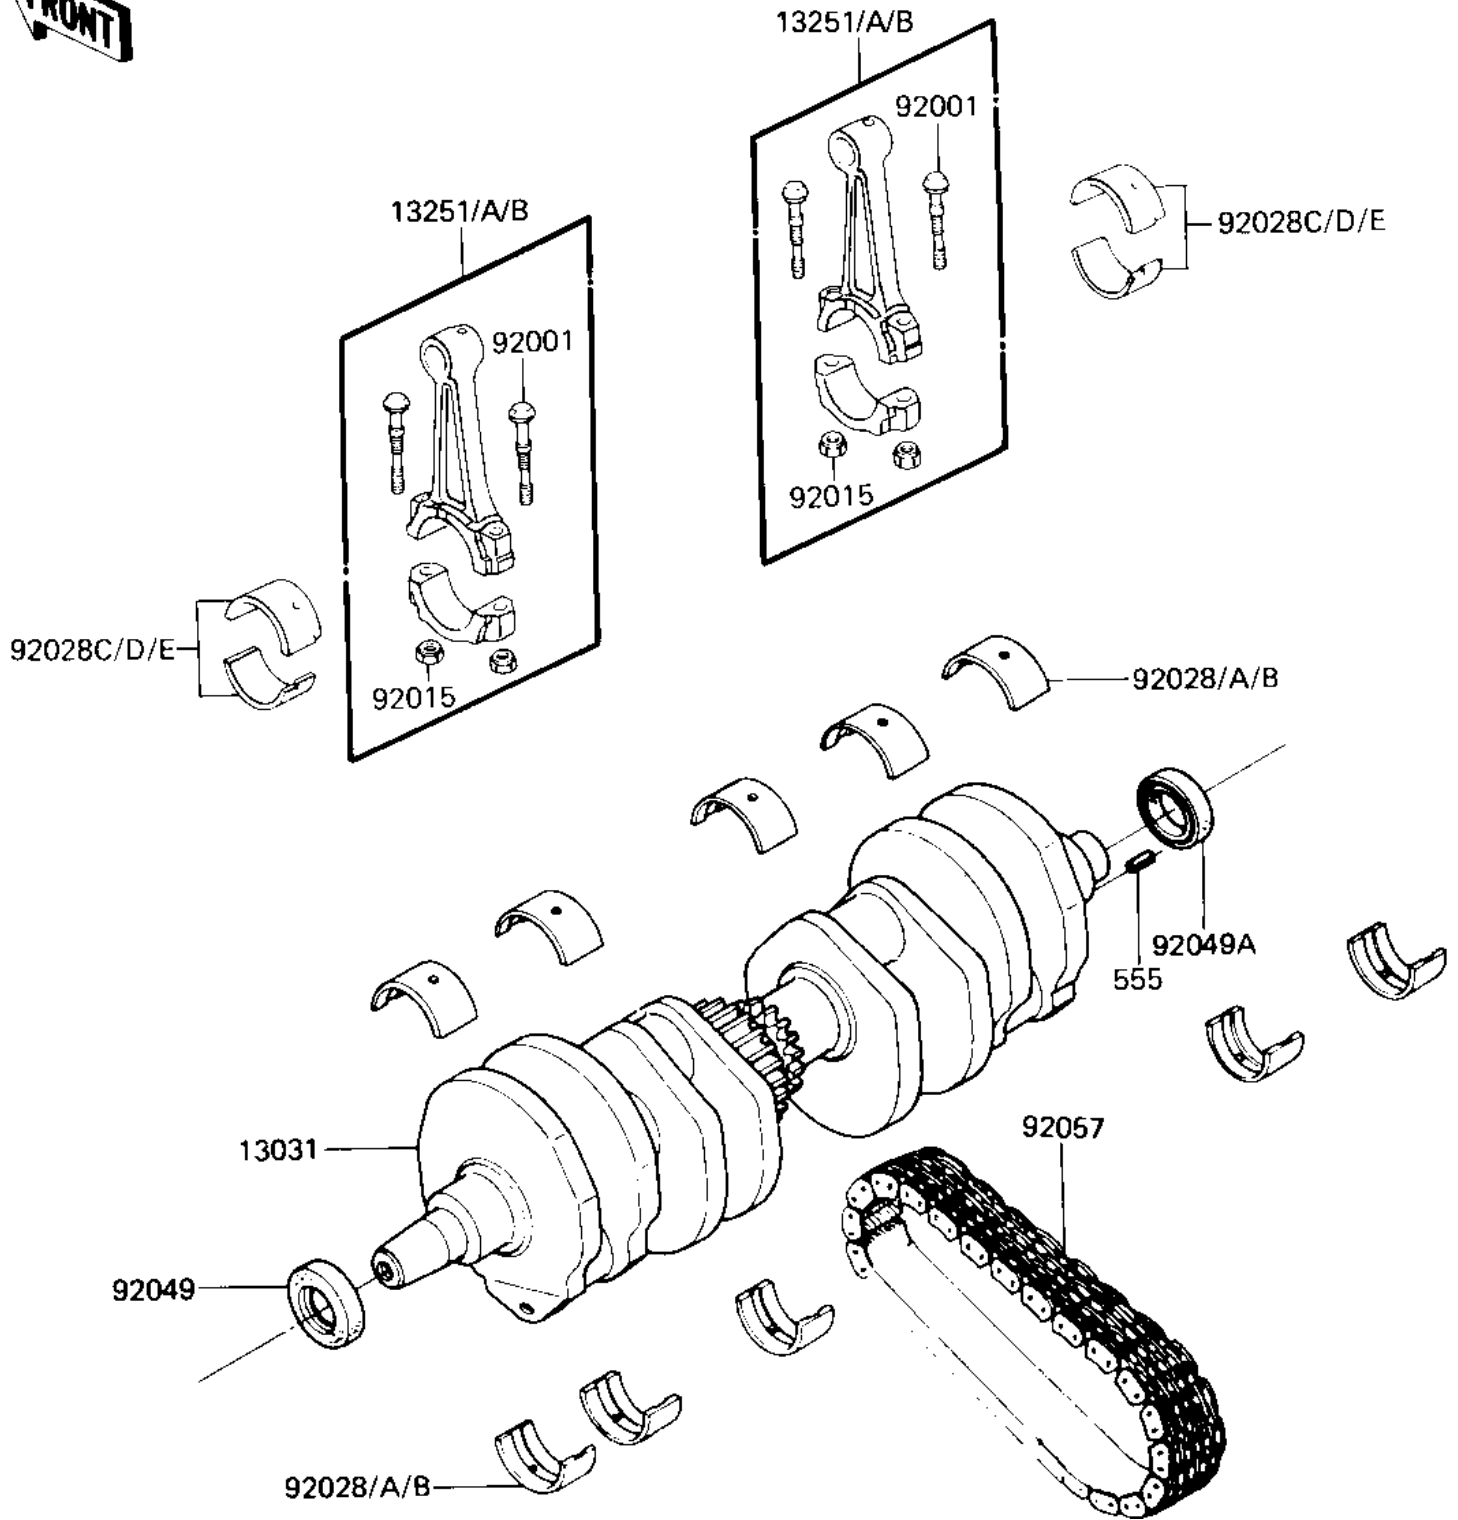

# 1985 GPz 750 Turbo PARTS DIAGRAM

CRANKSHAFT

E1321-0065

# 1985 GPz 750 Turbo PARTS LIST

## CRANKSHAFT

ITEM NAME	PART NUMBER	QUANTITY
CRANKSHAFT-COMP (Ref # 13031)	13031-1314	1
ROD-ASSY-CONNECTING,K (Ref # 13251)	13251-1054-KK	4
ROD-ASSY-CONNECTING,K (Ref # 13251A)	13251-1054-KK	4
ROD-ASSY-CONNECTING,K (Ref # 13251B)	13251-1054-KK	4
BOLT,CONNECTING ROD,8 (Ref # 92001)	92001-1887	8
NUT,FLANGED,8MM (Ref # 92015)	92015-1311	8
BUSHING,CRANKSHAFT (Ref # 92028)	92028-1100	AR
BUSHING,CRANKSHAFT (Ref # 92028A)	92028-1101	AR
BUSHING,CRANKSHAFT (Ref # 92028B)	92028-1102	AR
BUSHING,CONNECTING RO (Ref # 92028C)	92028-1203	AR
BUSHING,CONNECTING RO (Ref # 92028D)	92028-1204	AR
BUSHING,CONNECTING RO (Ref # 92028E)	92028-1205	AR
SEAL-OIL,HSCY25X39X7 (Ref # 92049)	92049-1090	1
OIL SEAL,HSCY25397 (Ref # 92049A)	92050-081	1
CHAIN,63-139X50L(TSUB (Ref # 92057)	92057-1151	1
PIN-SPRING,4X8 (Ref # 555)	555A0408	1