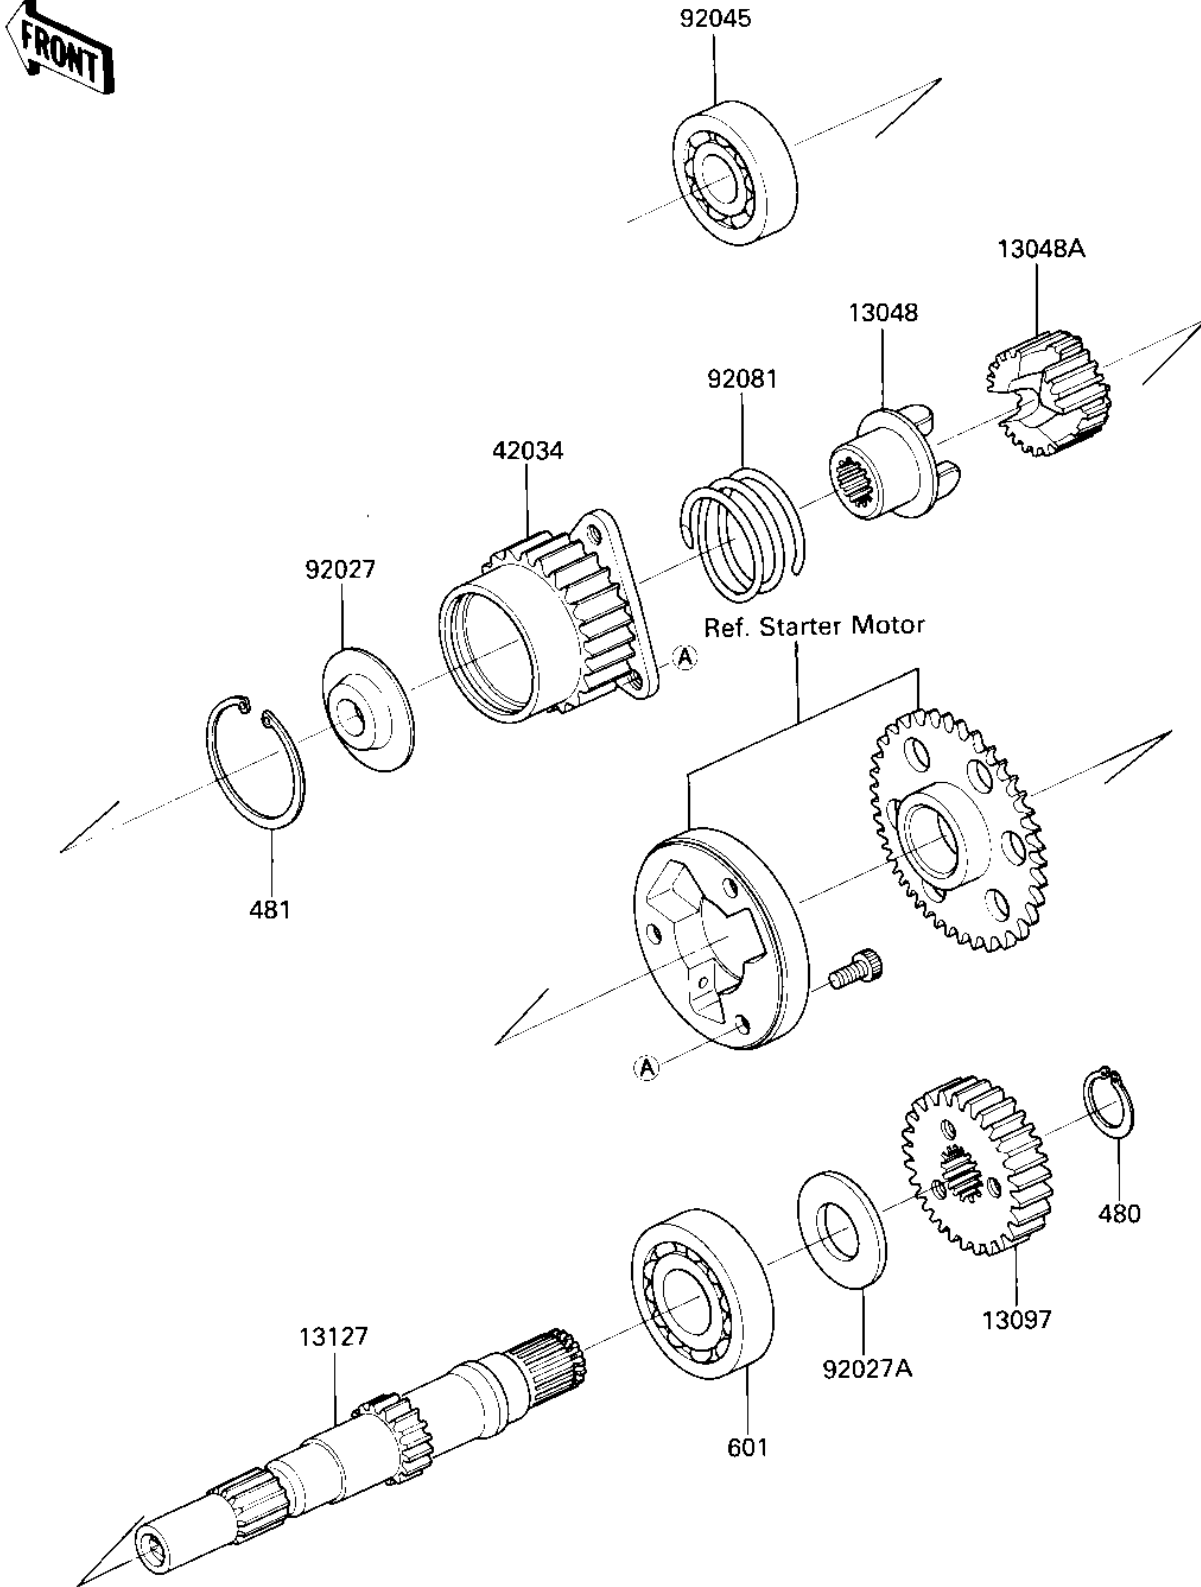

1985 GPz 750 Turbo PARTS DIAGRAM

SECONDARY SHAFT

E1322-0006

1985 GPz 750 Turbo PARTS LIST

SECONDARY SHAFT

ITEM NAME	PART NUMBER	QUANTITY
CAM-DAMPER,MALE (Ref # 13048)	13048-1051	1
CAM-DAMPER,FEMALE (Ref # 13048A)	13048-1052	1
GEAR-PRIMARY SPUR,31T (Ref # 13097)	13097-1077	1
SHAFT-TRANSMISSION IN (Ref # 13127)	13127-1102	1
COUPLING,SECONDARY SH (Ref # 42034)	42034-1052	1
COLLAR,COUPLING (Ref # 92027)	92027-1664	1
COLLAR,23X46X4.5 (Ref # 92027A)	92027-1782	1
BEARING,BALL (Ref # 92045)	92045-1006	1
SPRING,CAM DAMPER (Ref # 92081)	92081-1605	1
CIRCLIP,22MM (Ref # 480)	480J2200	1
CIRCLIP,47M/M (Ref # 481)	92033-1042	1
BEARING BALL #6305 (Ref # 601)	601B6305	1