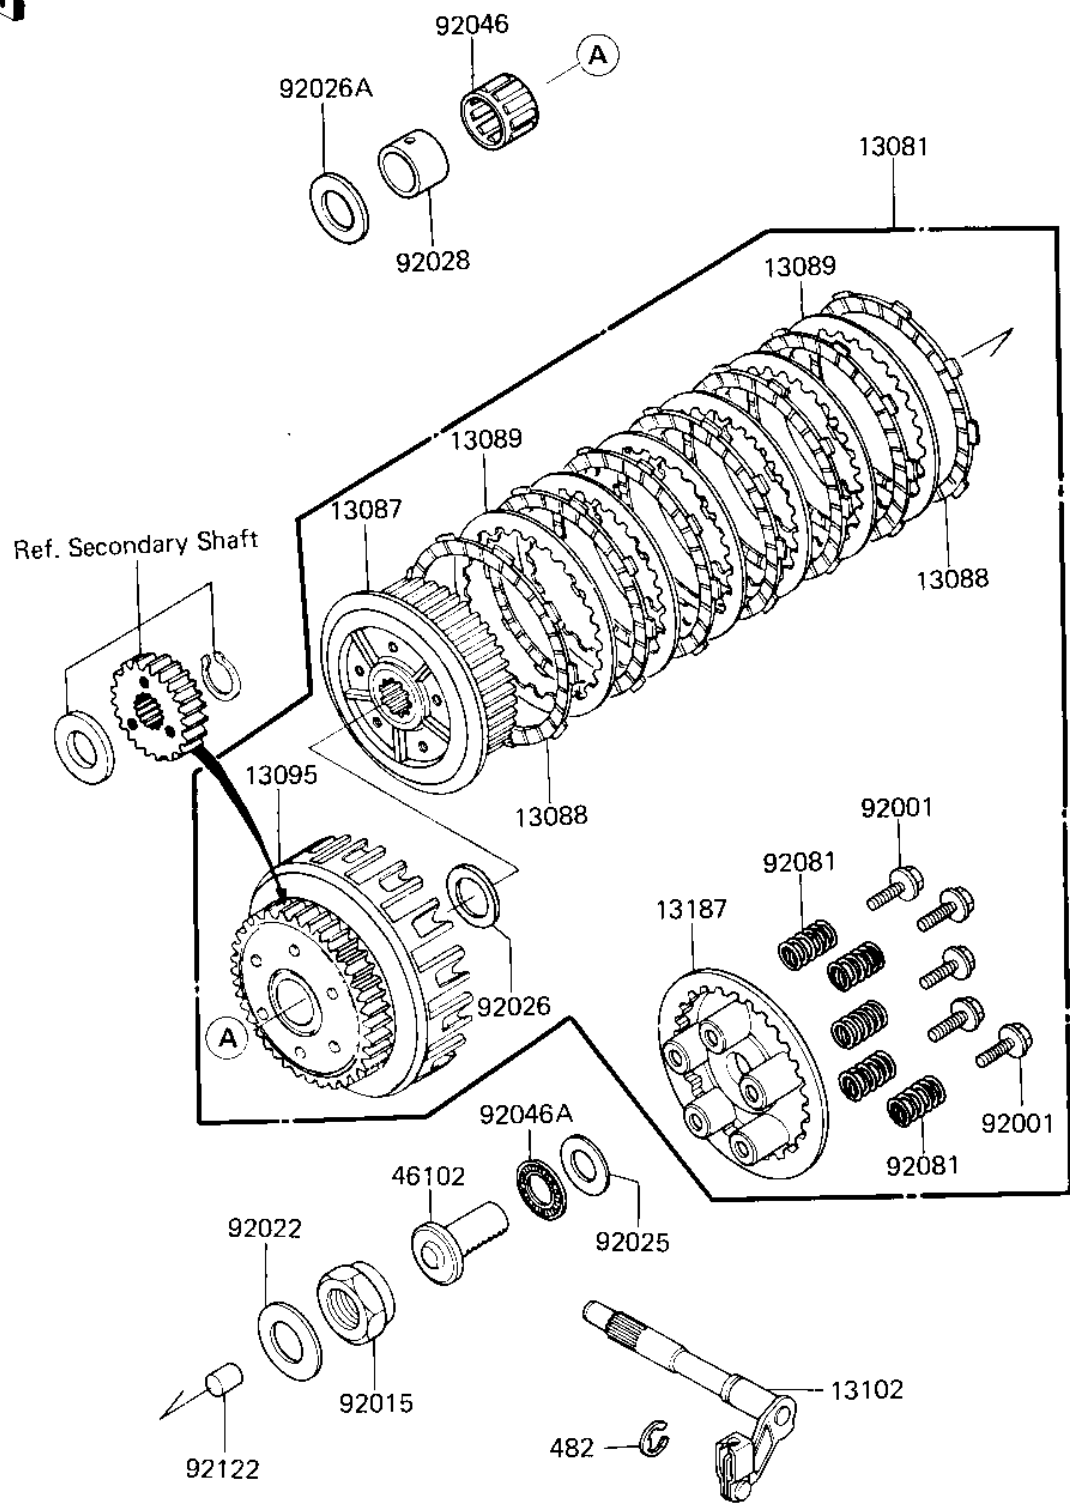

1985 GPz 750 Turbo PARTS DIAGRAM

CLUTCH

E1350-0079

1985 GPz 750 Turbo PARTS LIST

CLUTCH

ITEM NAME	PART NUMBER	QUANTITY
CLUTCH-ASSY (Ref # 13081)	13081-1167	1
HUB,CLUTCH (Ref # 13087)	13087-043	1
PLATE-FRICTION (Ref # 13088)	13088-1052	8
PLATE,CLUTCH STEEL (Ref # 13089)	13089-022	7
HOUSING-COMP-CLUTCH (Ref # 13095)	13095-1108	1
RELEASE-COMP-CLUTCH (Ref # 13102)	13102-1024	1
PLATE-CLUTCH OPERATIN (Ref # 13187)	13187-1014	1
ROD,CLUTCH,6T (Ref # 46102)	46102-1061	1
BOLT,CLUTCH SPR FITT (Ref # 92001)	92001-1066	5
NUT,20MM (Ref # 92015)	92015-1555	1
WASHER,PLAIN,2.3X20.3 (Ref # 92022)	92022-1116	1
SHIM,15.3X27.5X1.2 (Ref # 92025)	92025-1022	1
WASHER TH 25.5X47X2.5 (Ref # 92026)	92026-022	1
SPACER,25.3X42X2.3 (Ref # 92026A)	92026-1201	1
BUSHING,CLUTCH (Ref # 92028)	92028-178	1
BEARING,KTV323723 (Ref # 92046)	92046-028	1
BEARING-NEEDLE,AXK110 (Ref # 92046A)	92046-1052	1
SPRING,CLUTCH (Ref # 92081)	92081-1176	5
ROLLER,10X12 (Ref # 92122)	92122-1019	1
CIRCLIP 9MM (Ref # 482)	482K9000	1