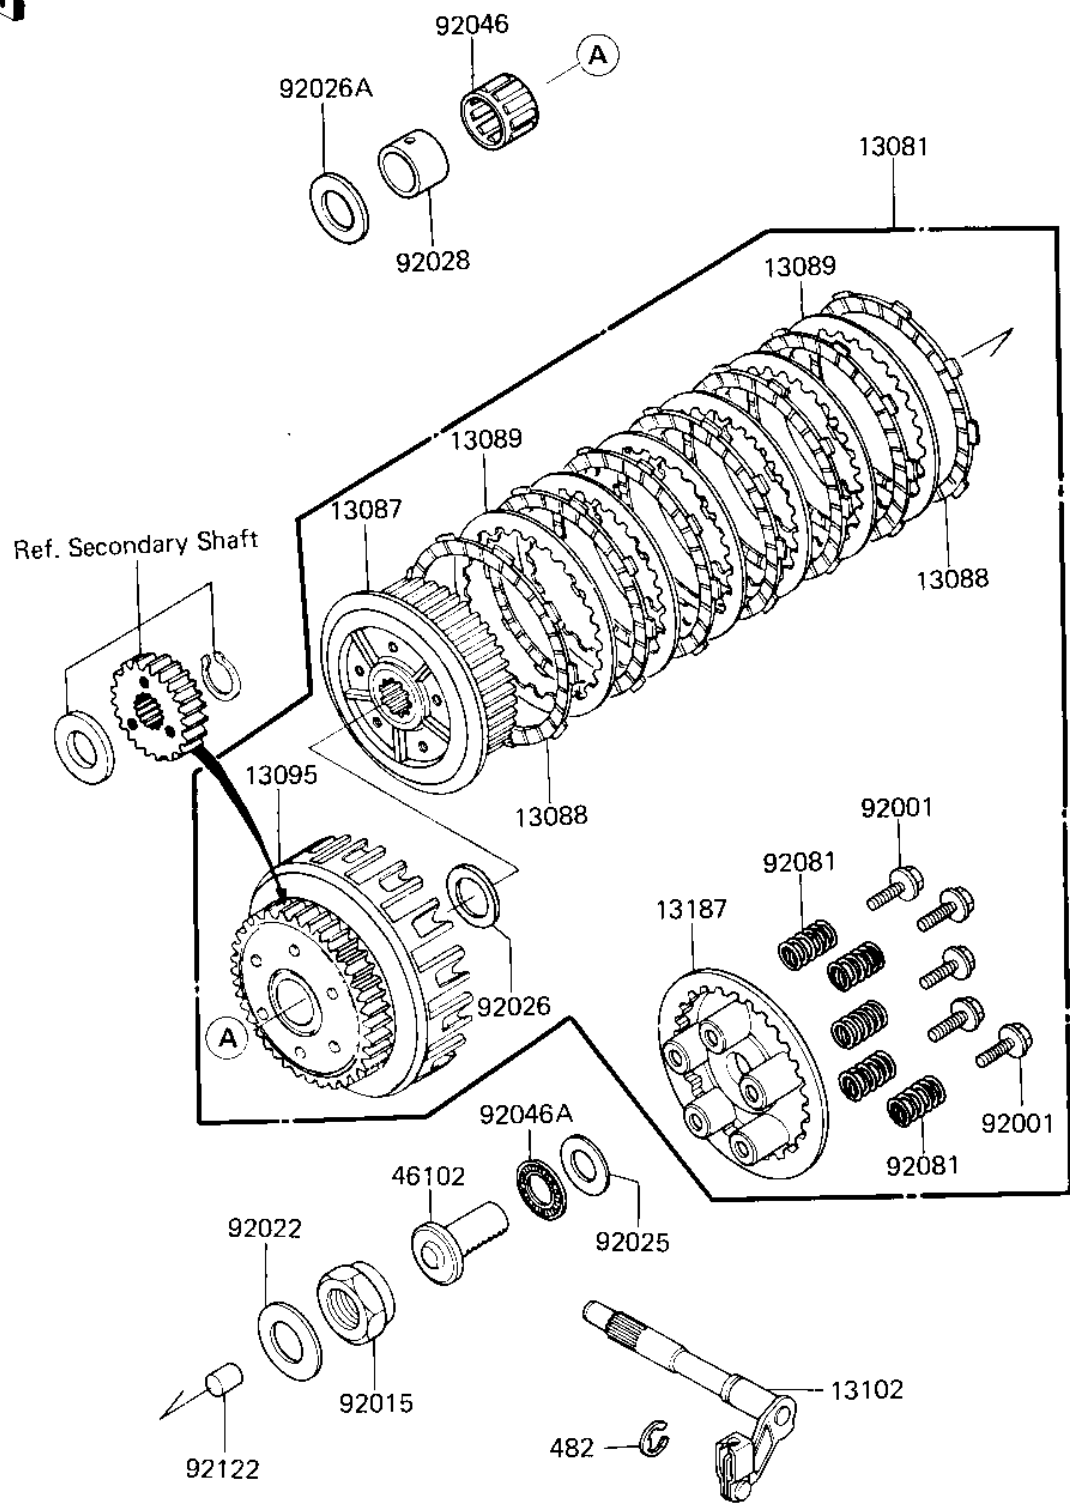

# 1985 GPz 750 Turbo PARTS DIAGRAM

CLUTCH

E1350-0079

# 1985 GPz 750 Turbo PARTS LIST

## CLUTCH

ITEM NAME	PART NUMBER	QUANTITY
CLUTCH-ASSY (Ref # 13081)	13081-1167	1
HUB,CLUTCH (Ref # 13087)	13087-043	1
PLATE-FRICTION (Ref # 13088)	13088-1052	8
PLATE,CLUTCH STEEL (Ref # 13089)	13089-022	7
HOUSING-COMP-CLUTCH (Ref # 13095)	13095-1108	1
RELEASE-COMP-CLUTCH (Ref # 13102)	13102-1024	1
PLATE-CLUTCH OPERATIN (Ref # 13187)	13187-1014	1
ROD,CLUTCH,6T (Ref # 46102)	46102-1061	1
BOLT,CLUTCH SPR FITT (Ref # 92001)	92001-1066	5
NUT,20MM (Ref # 92015)	92015-1555	1
WASHER,PLAIN,2.3X20.3 (Ref # 92022)	92022-1116	1
SHIM,15.3X27.5X1.2 (Ref # 92025)	92025-1022	1
WASHER TH 25.5X47X2.5 (Ref # 92026)	92026-022	1
SPACER,25.3X42X2.3 (Ref # 92026A)	92026-1201	1
BUSHING,CLUTCH (Ref # 92028)	92028-178	1
BEARING,KTV323723 (Ref # 92046)	92046-028	1
BEARING-NEEDLE,AXK110 (Ref # 92046A)	92046-1052	1
SPRING,CLUTCH (Ref # 92081)	92081-1176	5
ROLLER,10X12 (Ref # 92122)	92122-1019	1
CIRCLIP 9MM (Ref # 482)	482K9000	1