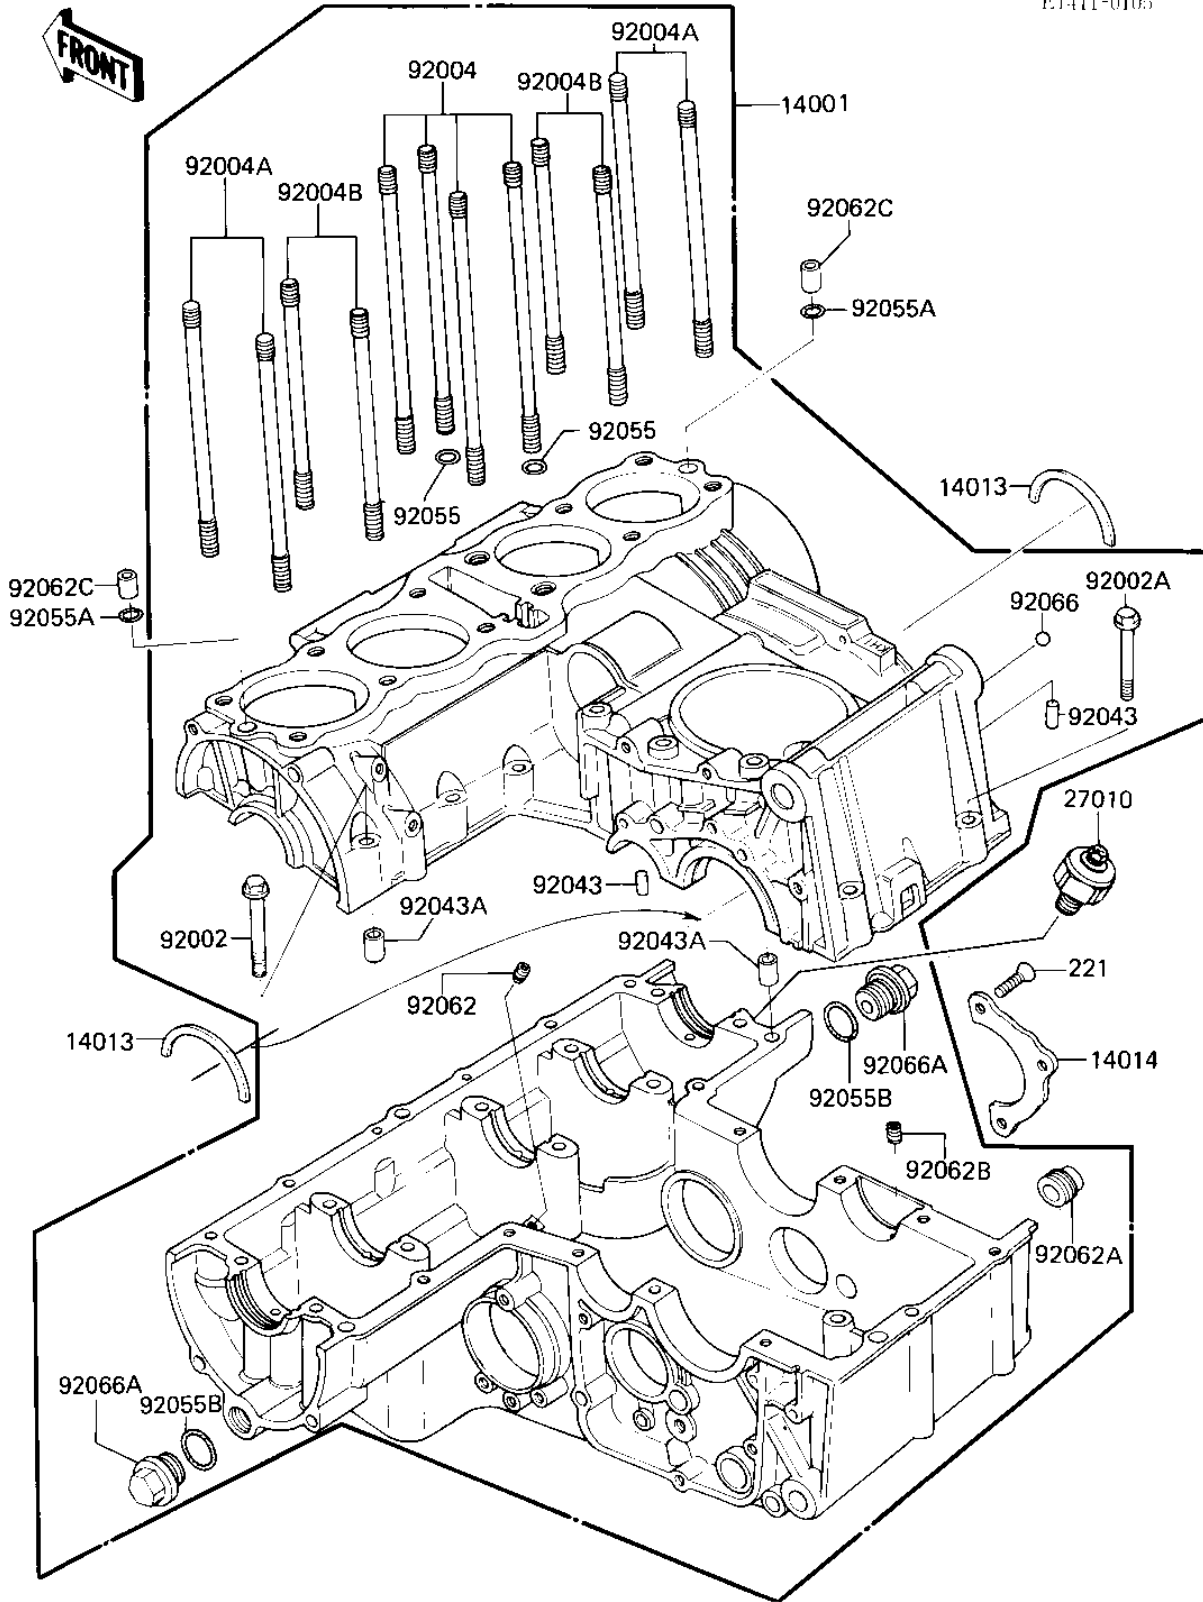

1985 GPz 750 Turbo PARTS DIAGRAM

CRANKCASE

EJ411-0105

1985 GPz 750 Turbo PARTS LIST

CRANKCASE

ITEM NAME	PART NUMBER	QUANTITY
SET-CRANKCASE (Ref # 14001)	14001-5154	1
RING-POSITION (Ref # 14013)	14013-1051	2
PLATE,POSITIONING (Ref # 14014)	14014-1007	1
SWITCH,OIL PRESSURE (Ref # 27010)	27010-1155	1
BOLT,6X50 (Ref # 92002)	92002-1079	2
BOLT,6X40 (Ref # 92002A)	92002-1080	1
STUD,10X153 (Ref # 92004)	92004-062	4
STUD,10X133 (Ref # 92004A)	92004-1004	4
STUD,10X116 (Ref # 92004B)	92004-1007	4
PIN DOWEL 6MM (Ref # 92043)	92042-016	2
PIN,DOWEL,10X8.2X14 (Ref # 92043A)	92043-1037	2
"O" RING,8.8MM (Ref # 92055)	92055-099	2
O RING (Ref # 92055A)	670D2010	2
RING-O (Ref # 92055B)	92055-1146	2
NOZZLE,OIL BIAS (Ref # 92062)	92062-011	1
NOZZLE (Ref # 92062A)	92062-014	1
NOZZLE (Ref # 92062B)	92062-015	1
NOZZLE (Ref # 92062C)	92062-016	2
PLUG (Ref # 92066)	92066-057	1
PLUG,MAIN GALLERY,18X (Ref # 92066A)	92066-1096	2
SCREW CNTSNK HD 6X20 (Ref # 221)	221B0620	1