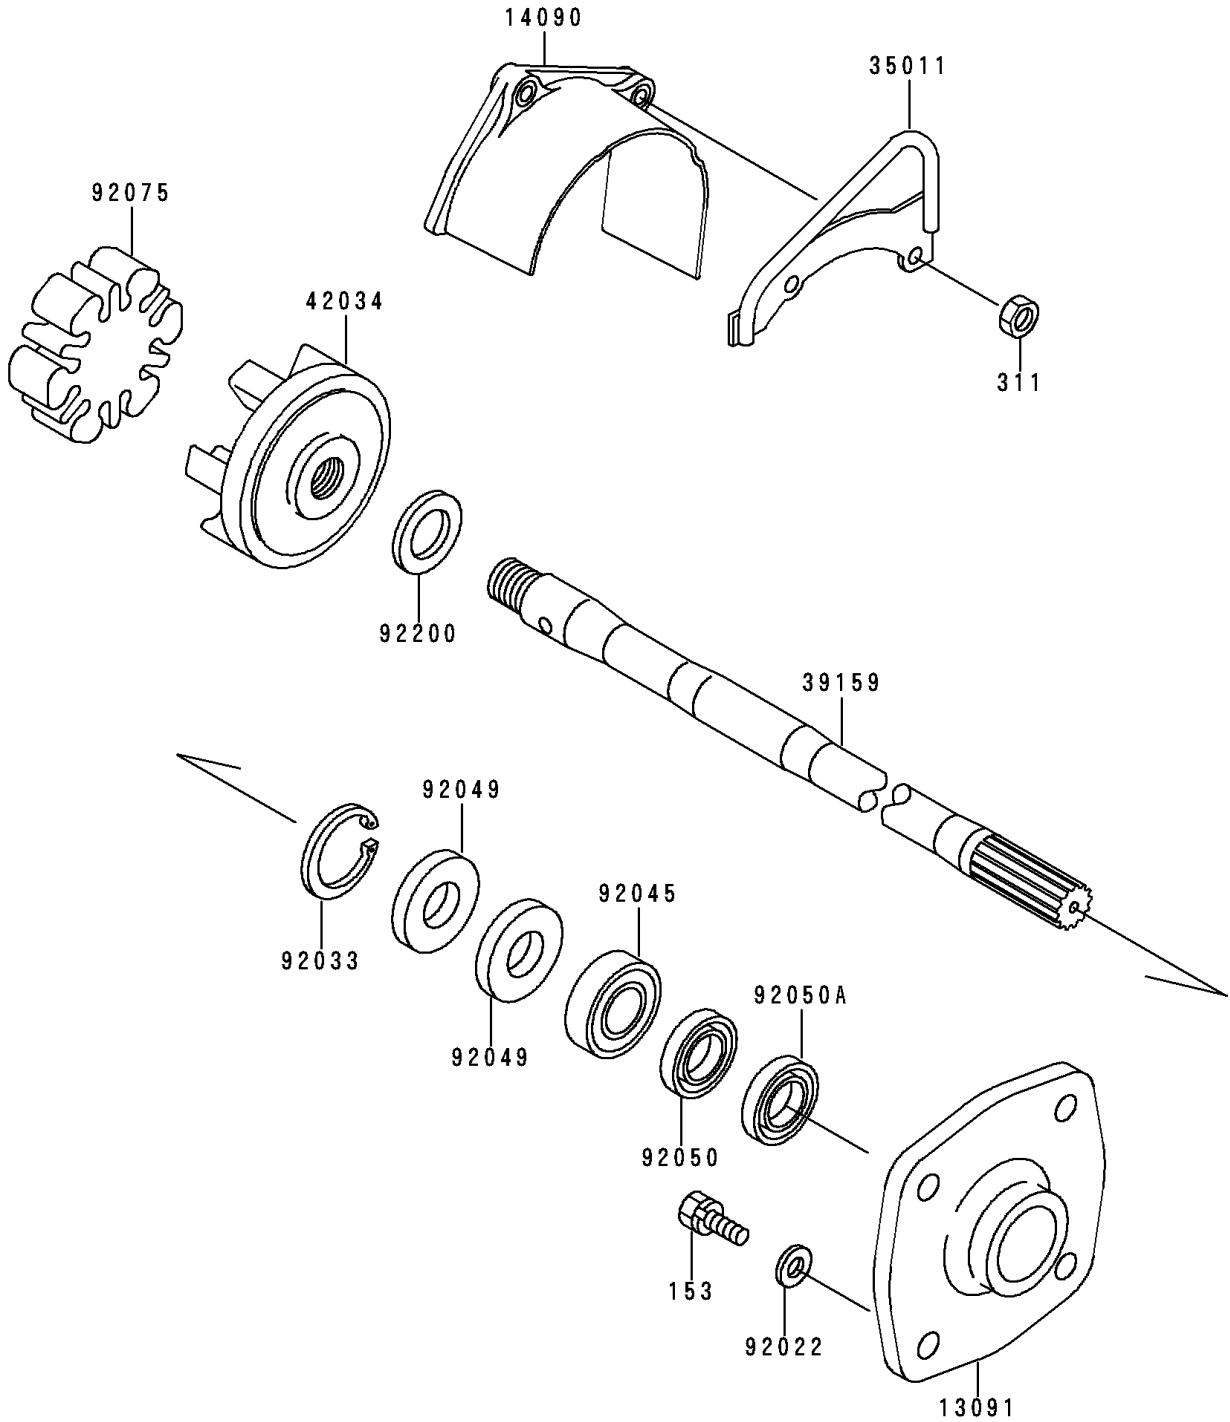

1998 Xi Sport PARTS DIAGRAM

Drive Shaft

E3134

1998 Xi Sport PARTS LIST

Drive Shaft

ITEM NAME	PART NUMBER	QUANTITY
BOLT-WS-SMALL (Ref # 153)	153R0825	4
NUT-HEX,6MM (Ref # 311)	311R0600	2
HOLDER (Ref # 13091)	13091-3730	1
COVER,COUPLING (Ref # 14090)	14090-3761	1
STAY (Ref # 35011)	35011-3704	1
SHAFT-DRIVE (Ref # 39159)	39159-3717	1
COUPLING (Ref # 42034)	42034-3707	1
WASHER,8.2X18X1.5 (Ref # 92022)	92022-1964	4
RING-SNAP,42MM (Ref # 92033)	92033-3713	1
BEARING-BALL,60042RD (Ref # 92045)	92045-3705	1
SEAL-OIL,S620426 (Ref # 92049)	92049-3707	2
SEAL-OIL,SCY20368 (Ref # 92050)	92050-502	1
SEAL-OIL,SC20367 (Ref # 92050A)	92050-503	1
DAMPER,COUPLING (Ref # 92075)	92075-520	1
WASHER,20X28X2.0 (Ref # 92200)	92200-3731	1